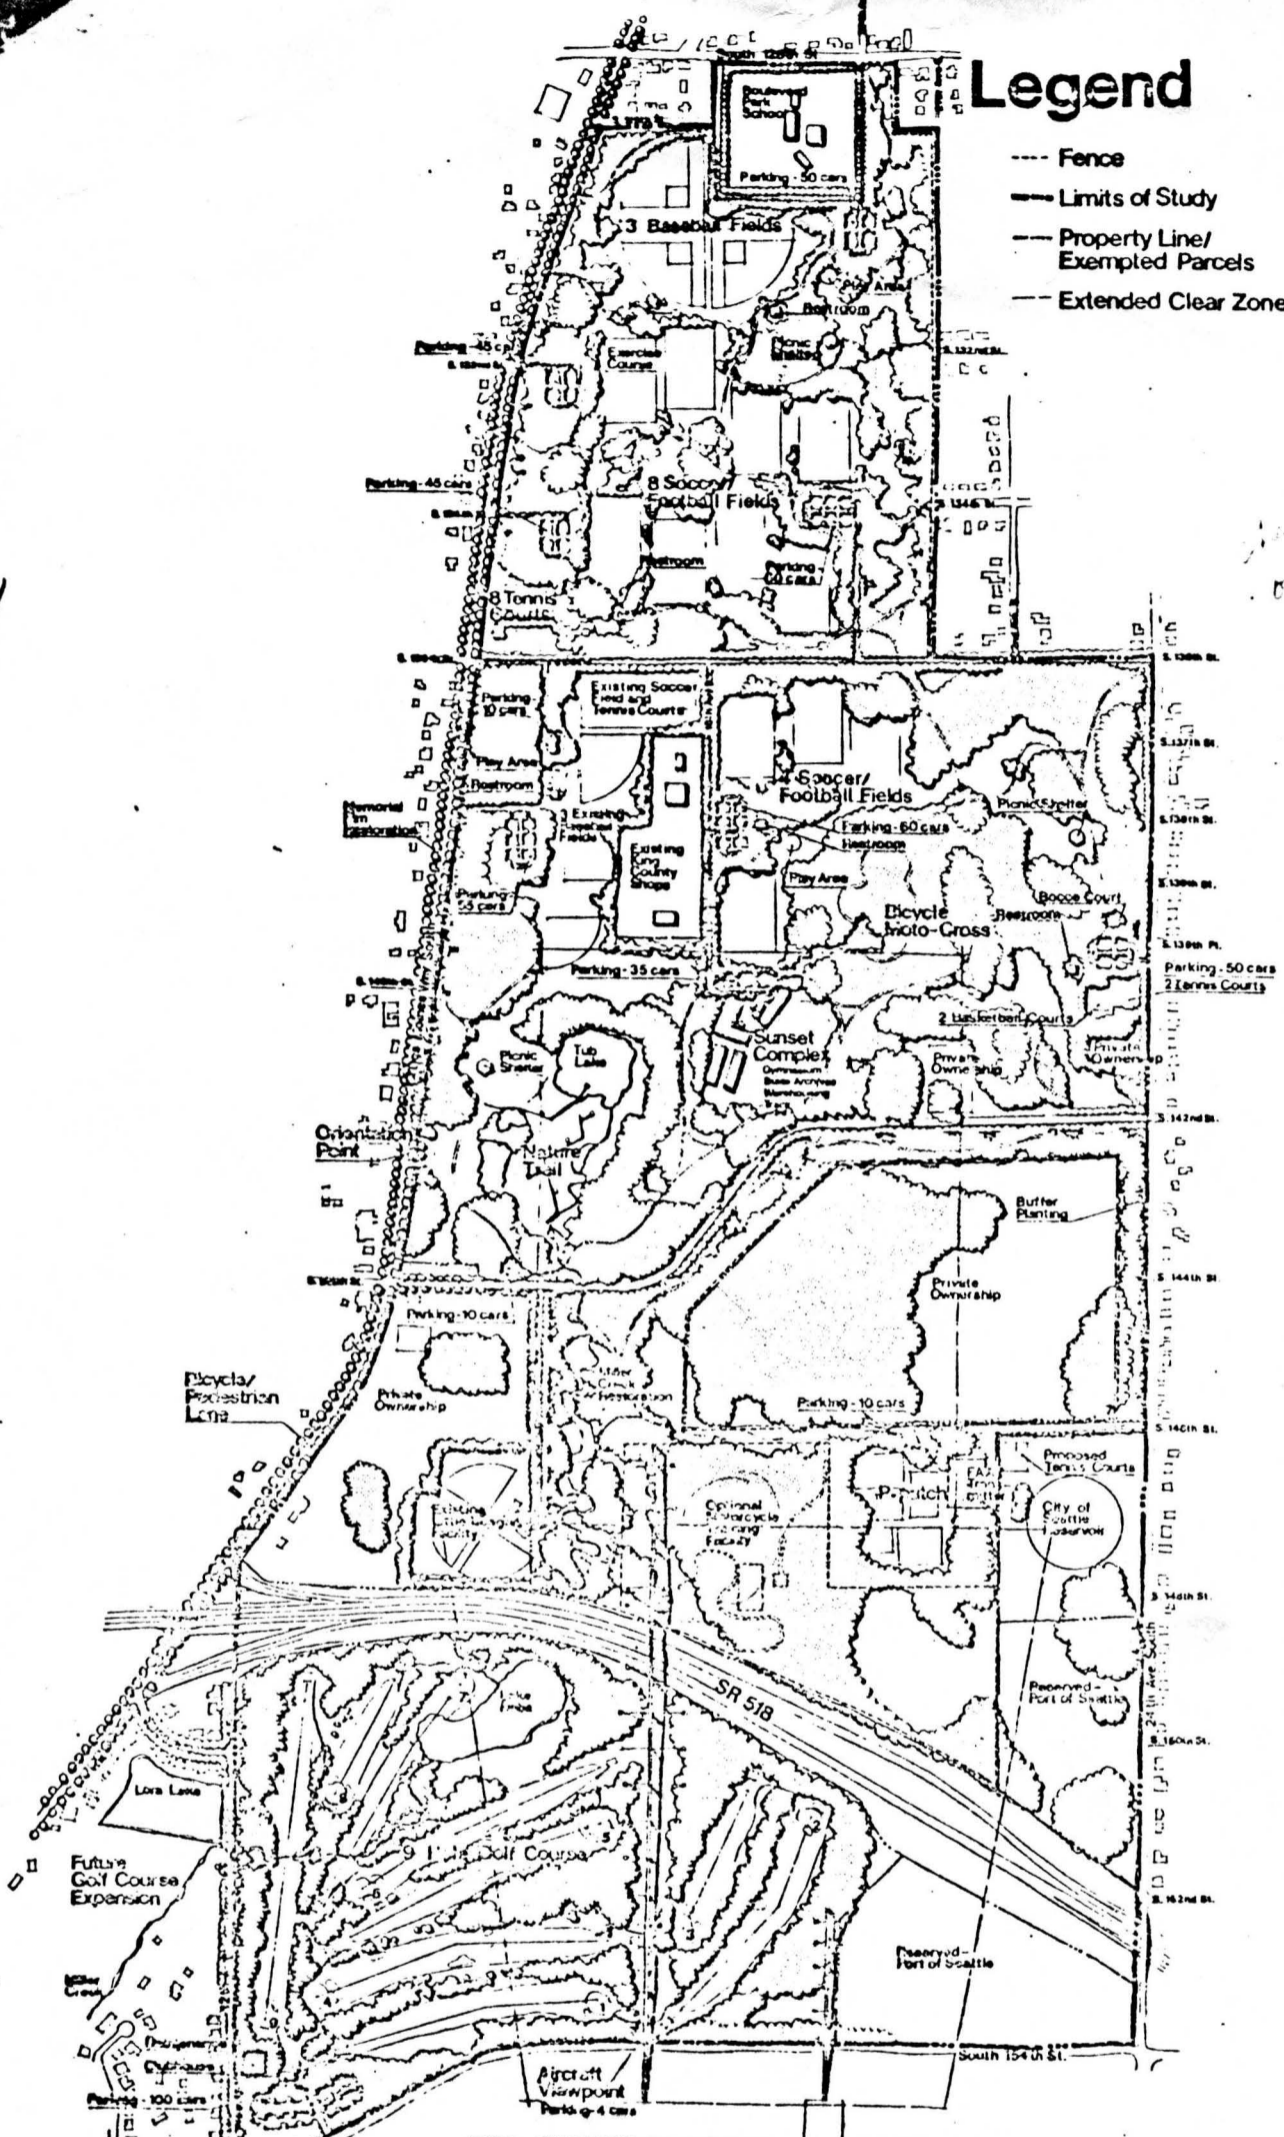

Legend

- Fence
- Limits of Study
- Property Line/ Exempted Parcels
- Extended Clear Zone

Handwritten notes:
 1000
 1000
 1000

Master Plan North Sea-Tac Park

57

Legend

- Fence
- Limits of Study
- Property Line/ Exempted Parcels
- Extended Clear Zone

Handwritten notes:
 1. 154th St.
 2. 154th St.
 3. 154th St.

Master Plan North Sea-Tac Park

57