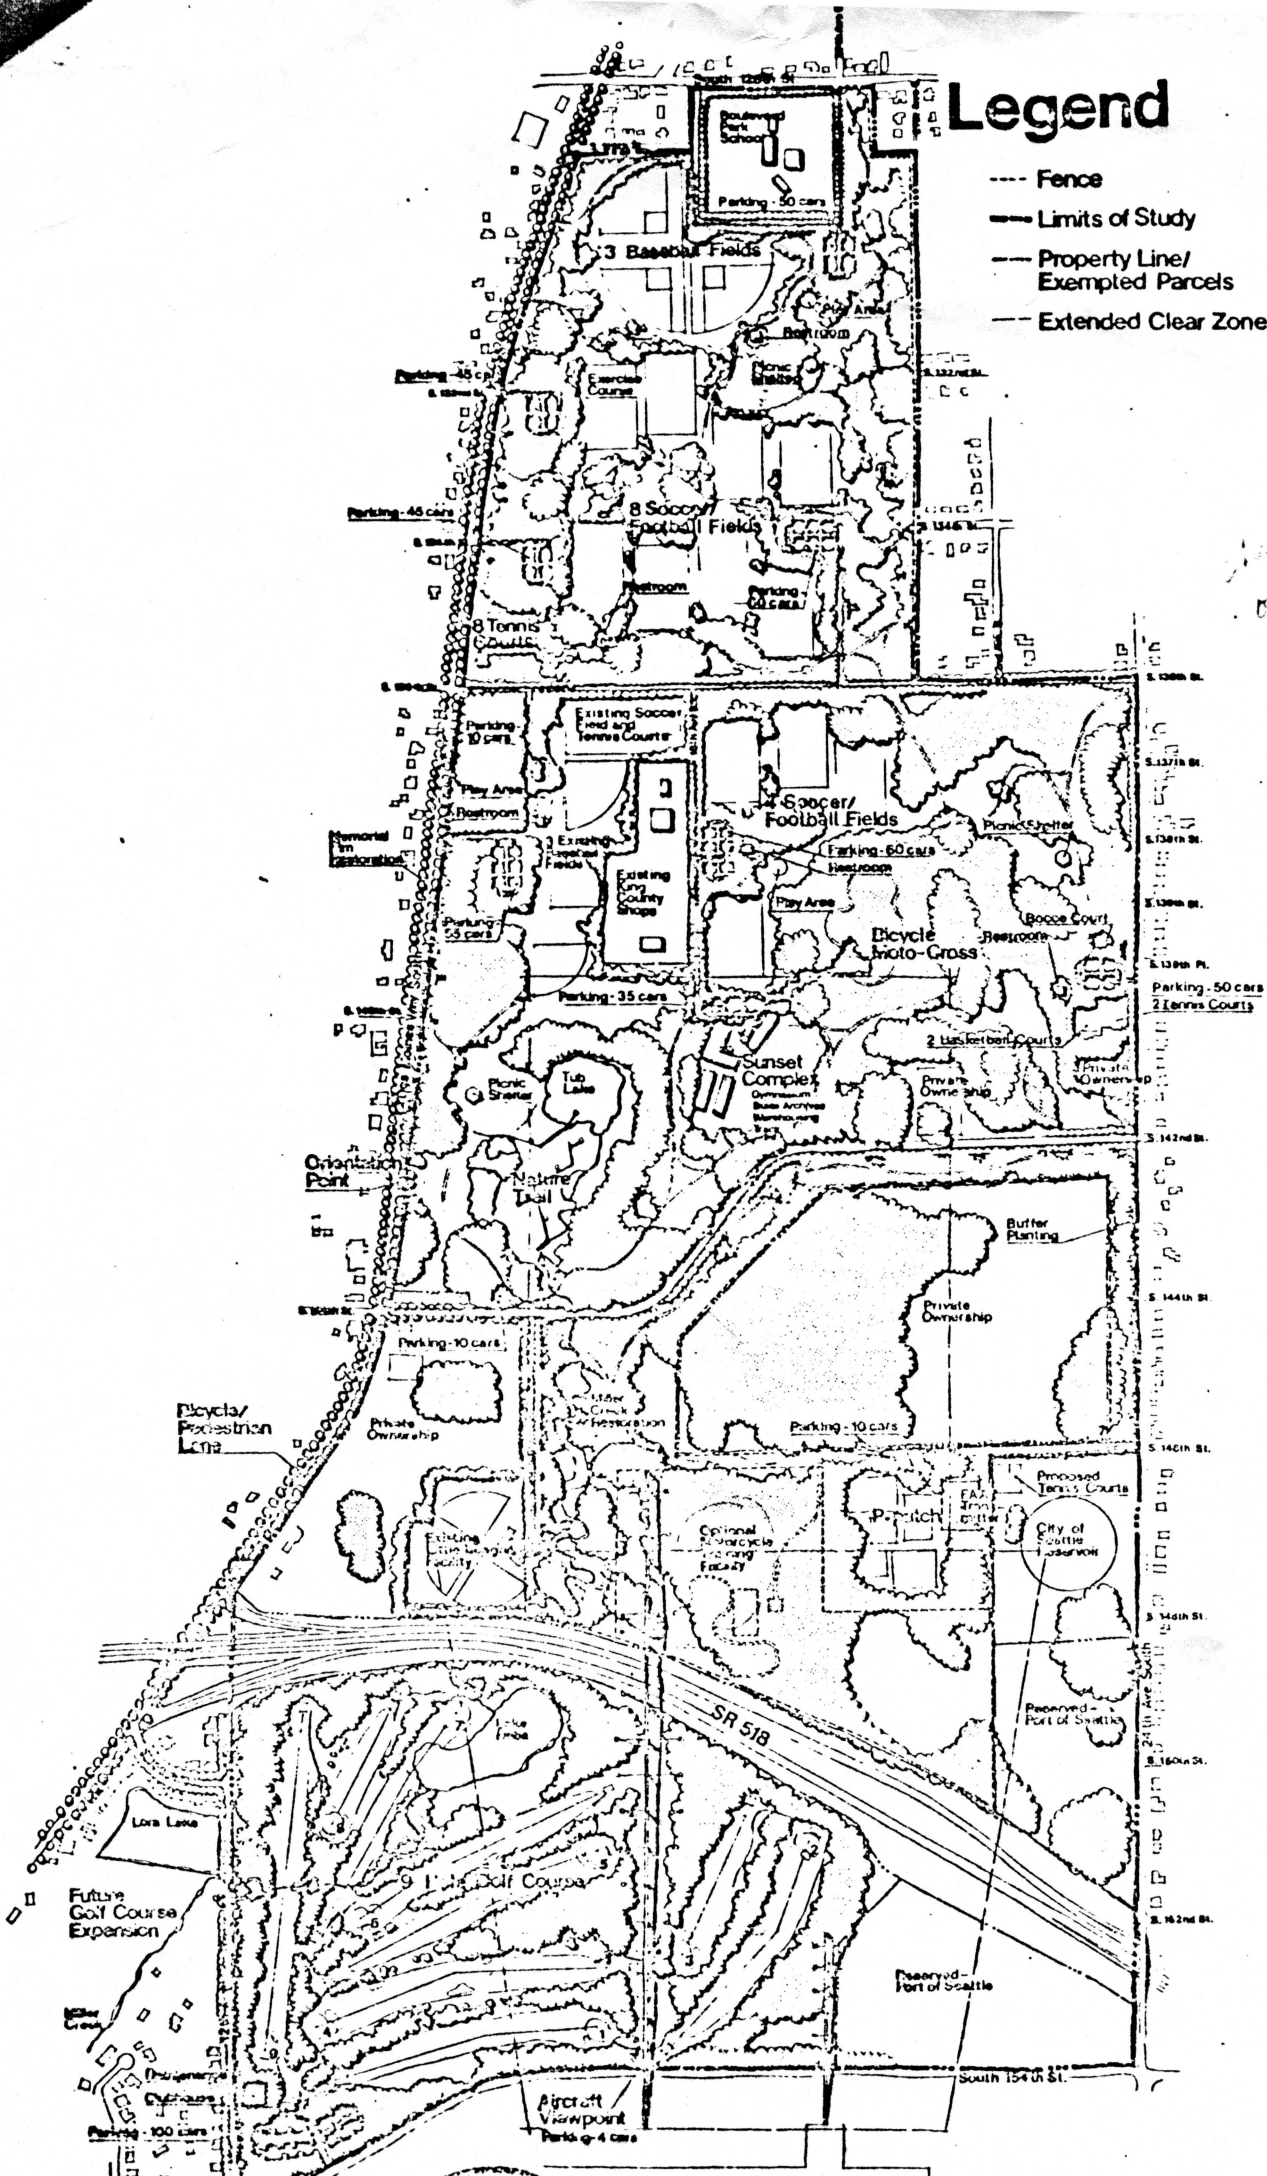

Legend

- Fence
- Limits of Study
- Property Line/ Exempted Parcels
- Extended Clear Zone

Handwritten notes:
 1000
 1000
 1000

Master Plan North Sea-Tac Park

57

Legend

- Fence
- Limits of Study
- Property Line/ Exempted Parcels
- Extended Clear Zone

Handwritten notes:
 1. 154th St.
 2. 154th St.
 3. 154th St.

Master Plan North Sea-Tac Park

57