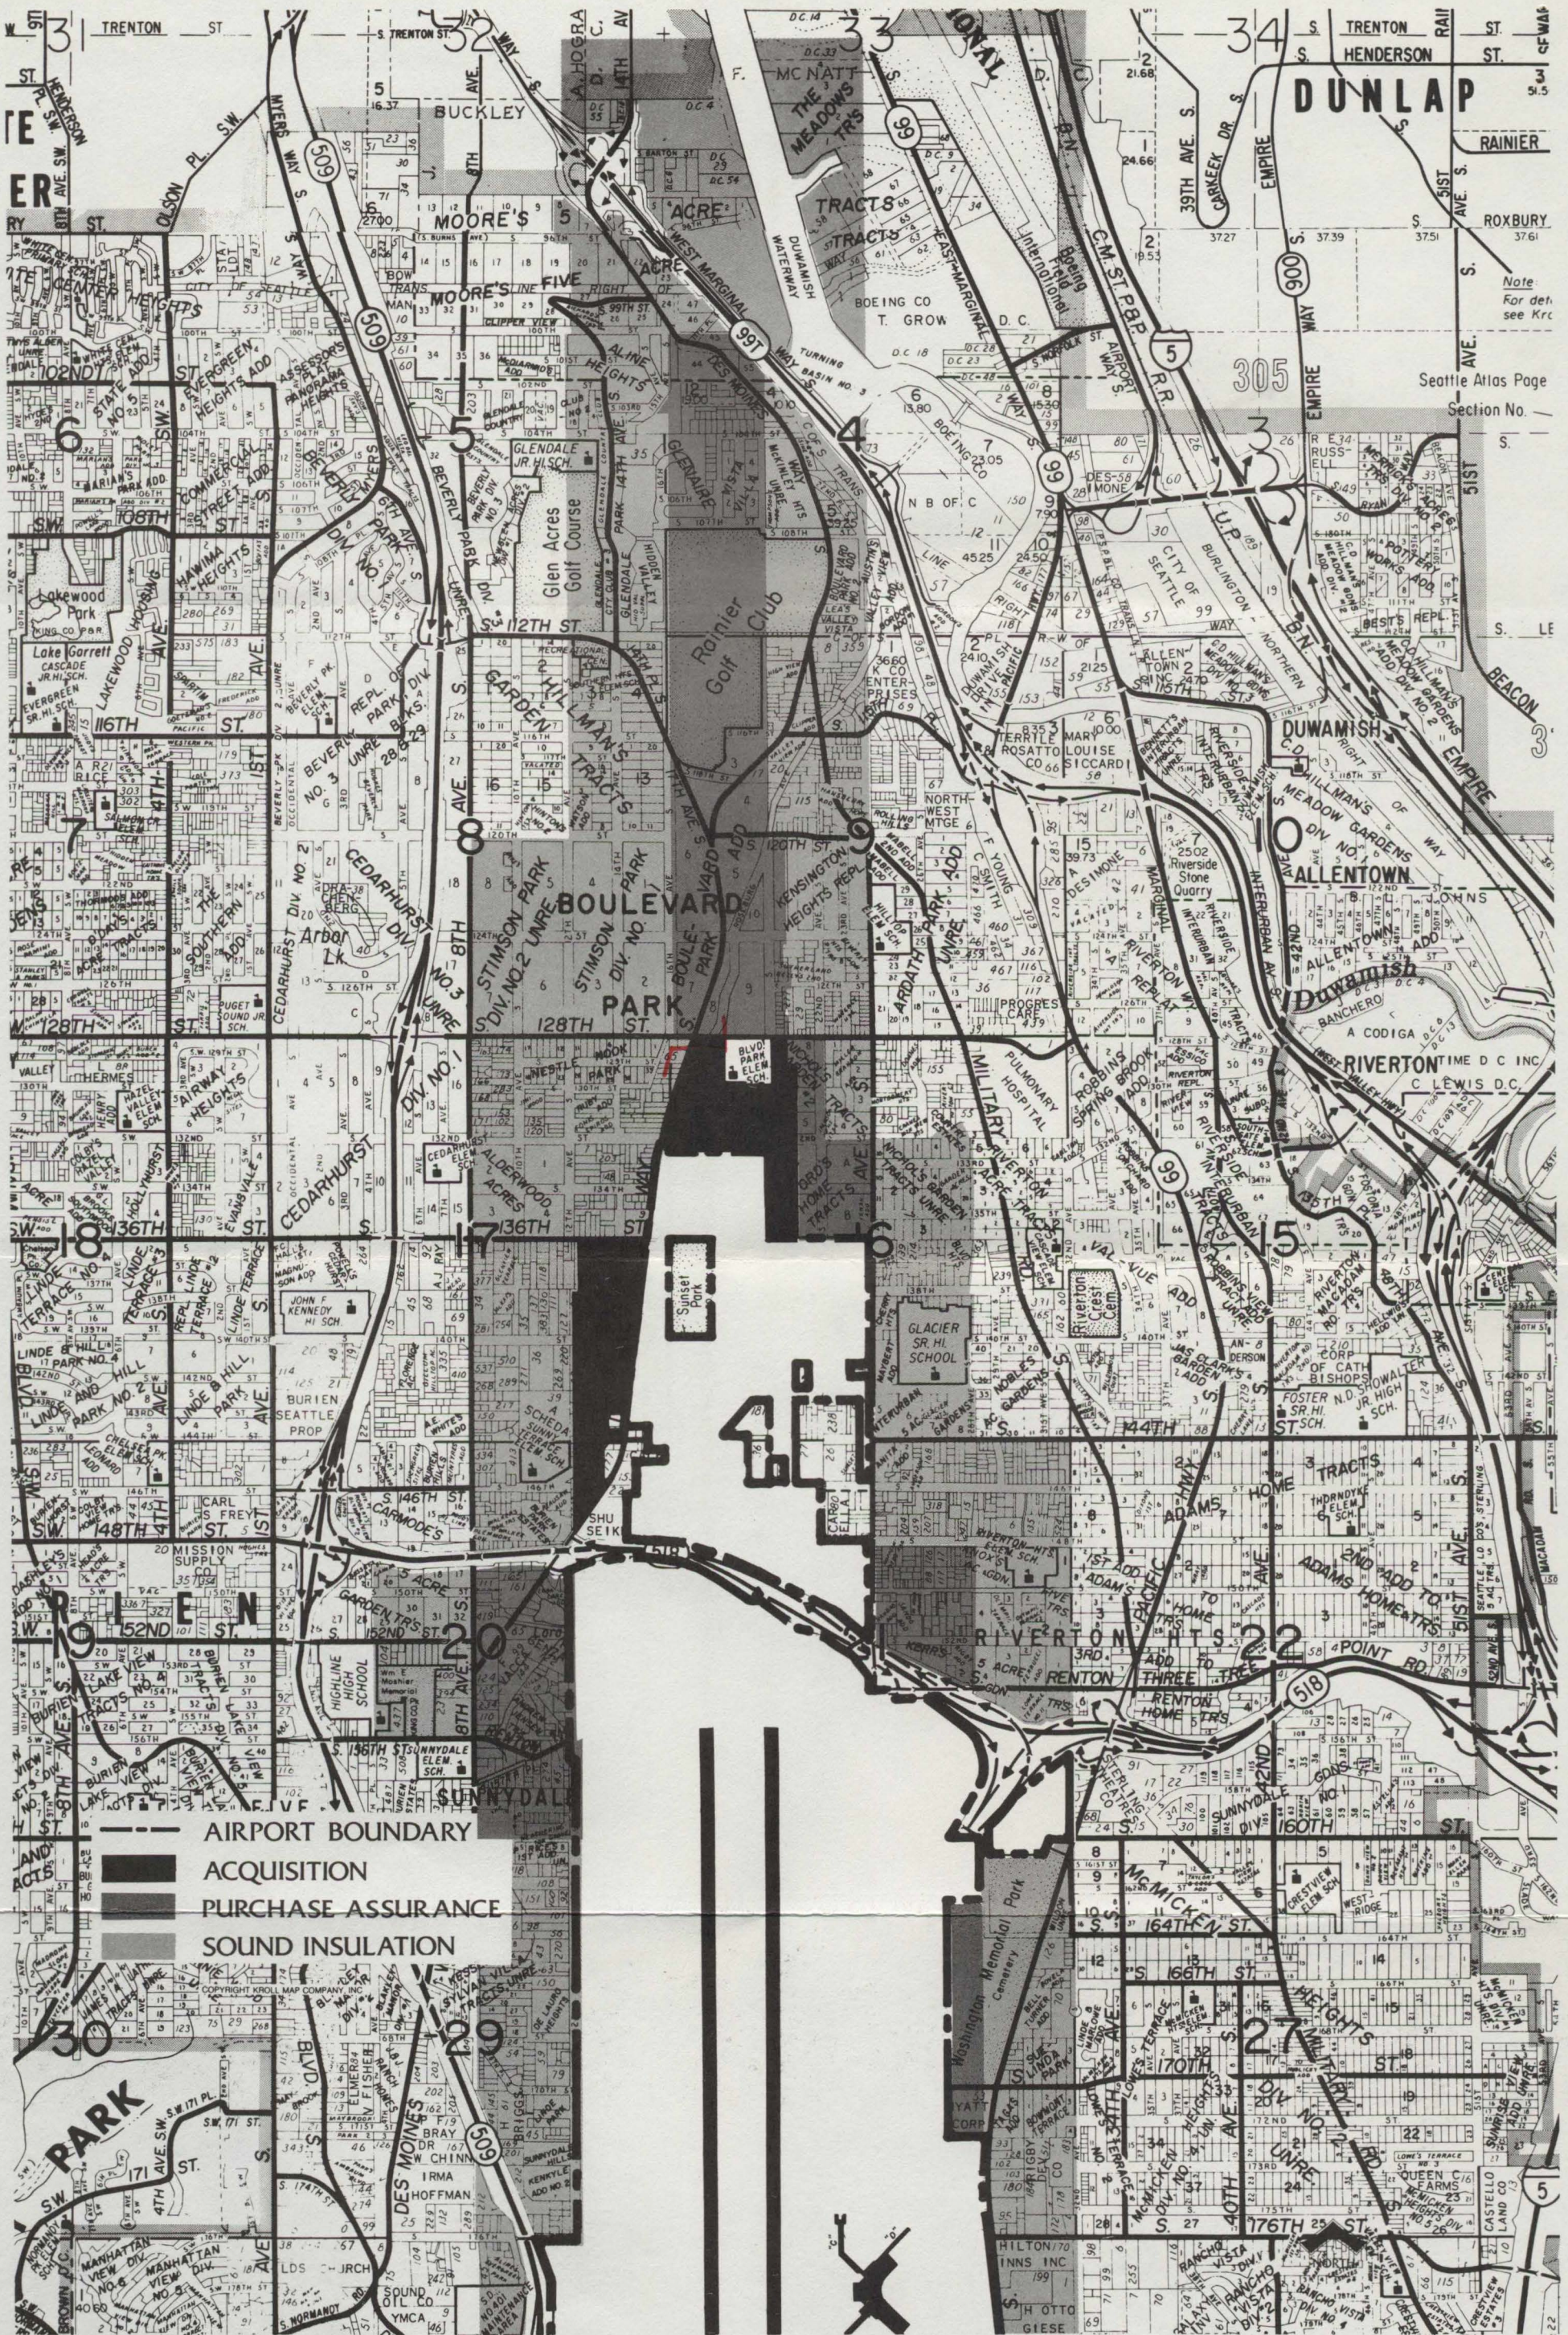

- AIRPORT BOUNDARY
- ACQUISITION
- PURCHASE ASSURANCE
- SOUND INSULATION

COPYRIGHT KROLL MAP COMPANY, INC

**JACKSON INTERNATIONAL AIRPORT  
NOISE REMEDY UPDATE**

PORT OF SEATTLE : SEATTLE, WASHINGTON

**OVERALL PROGRAM BOUNDARIES**

FEET 0 2 4 8,000

JACKSON INTERNATIONAL AIRPORT  
NOISE REMEDY UPDATE

PORT OF SEATTLE : SEATTLE, WASHINGTON

PROGRAM BOUNDARIES