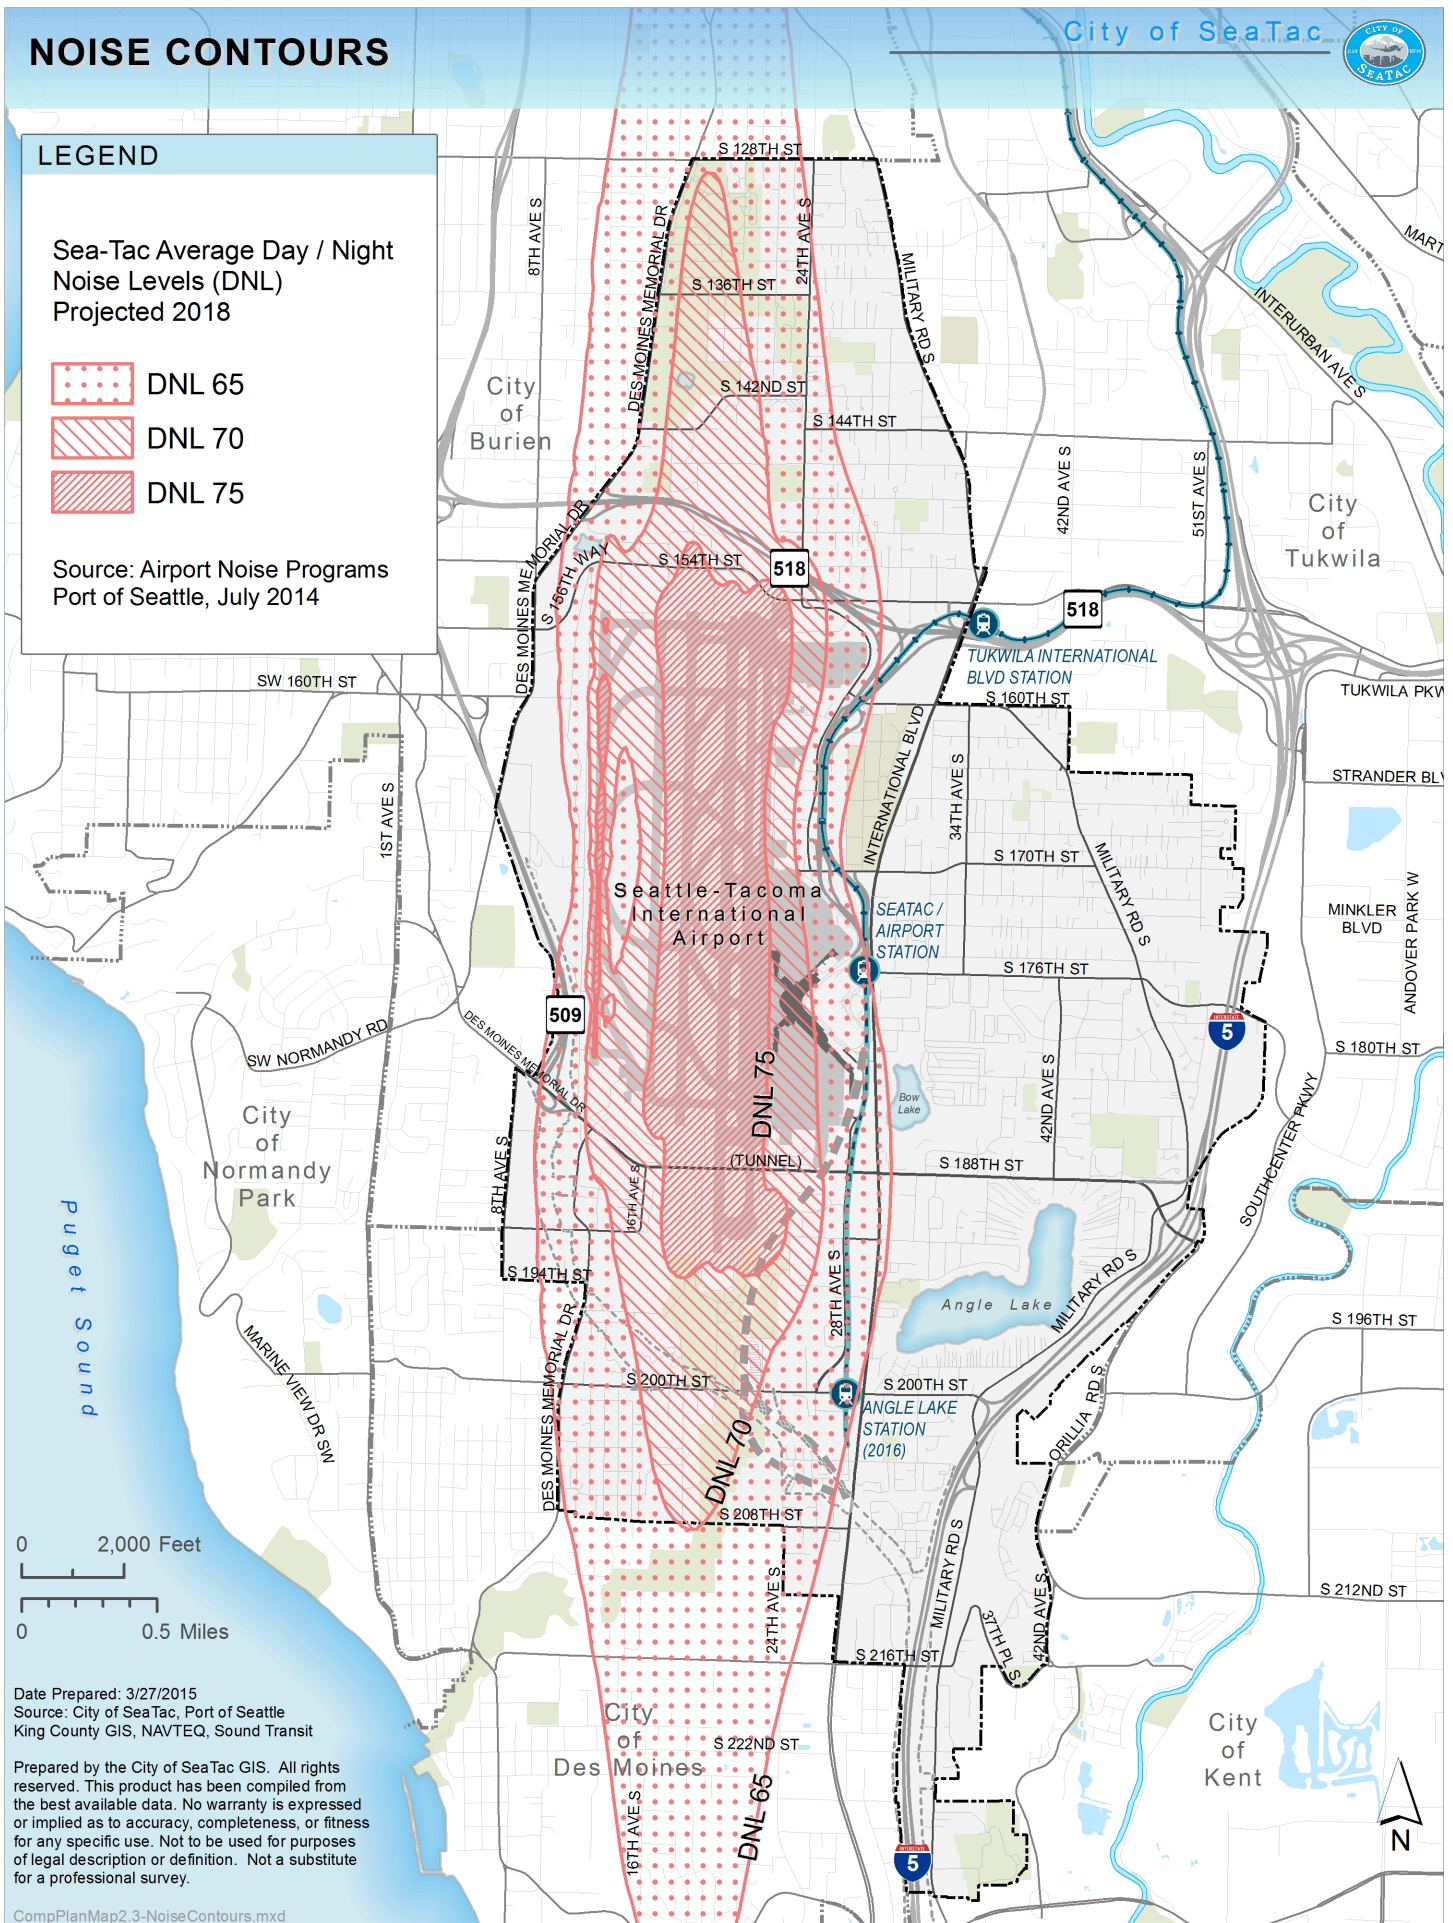

# NOISE CONTOURS

## LEGEND

Sea-Tac Average Day / Night  
Noise Levels (DNL)  
Projected 2018

-  DNL 65
-  DNL 70
-  DNL 75

Source: Airport Noise Programs  
Port of Seattle, July 2014

Date Prepared: 3/27/2015  
Source: City of SeaTac, Port of Seattle  
King County GIS, NAVTEQ, Sound Transit

Prepared by the City of SeaTac GIS. All rights reserved. This product has been compiled from the best available data. No warranty is expressed or implied as to accuracy, completeness, or fitness for any specific use. Not to be used for purposes of legal description or definition. Not a substitute for a professional survey.