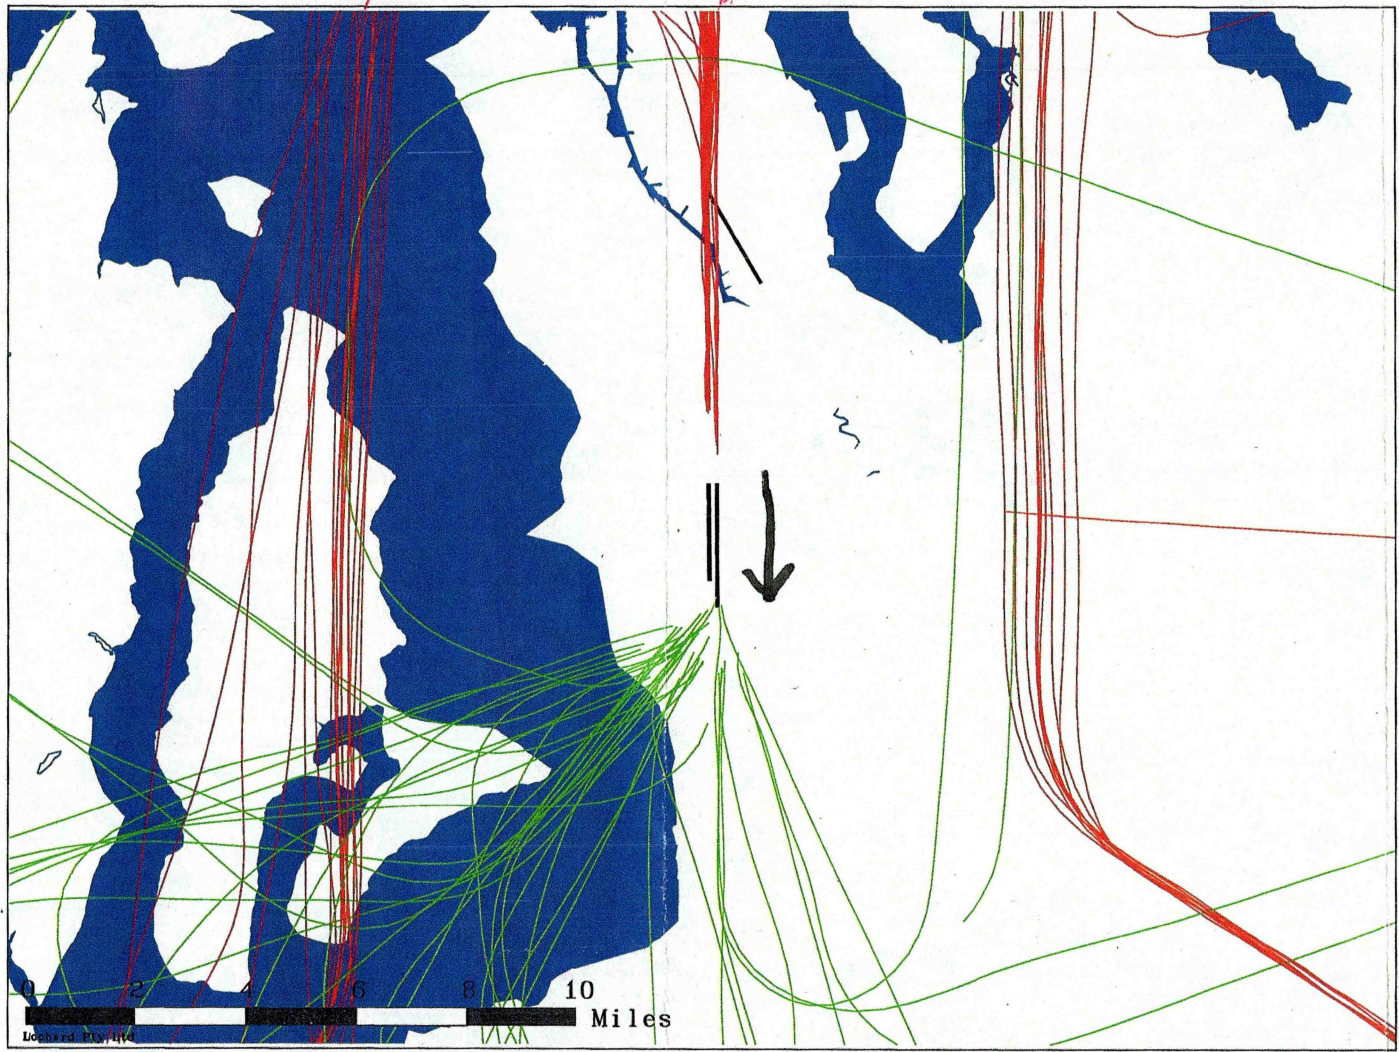

SEATAC AIRPORT

5/24/2006
5:45 p.m. to 8:30 p.m.
South flow jet deviations
due to weather, per FAA

- Flights by Operation
- Arrival
 - Departure
 - Fly Over
 - Training
 - Overshoots
 - General

TRNDP
SOUTH FLOW