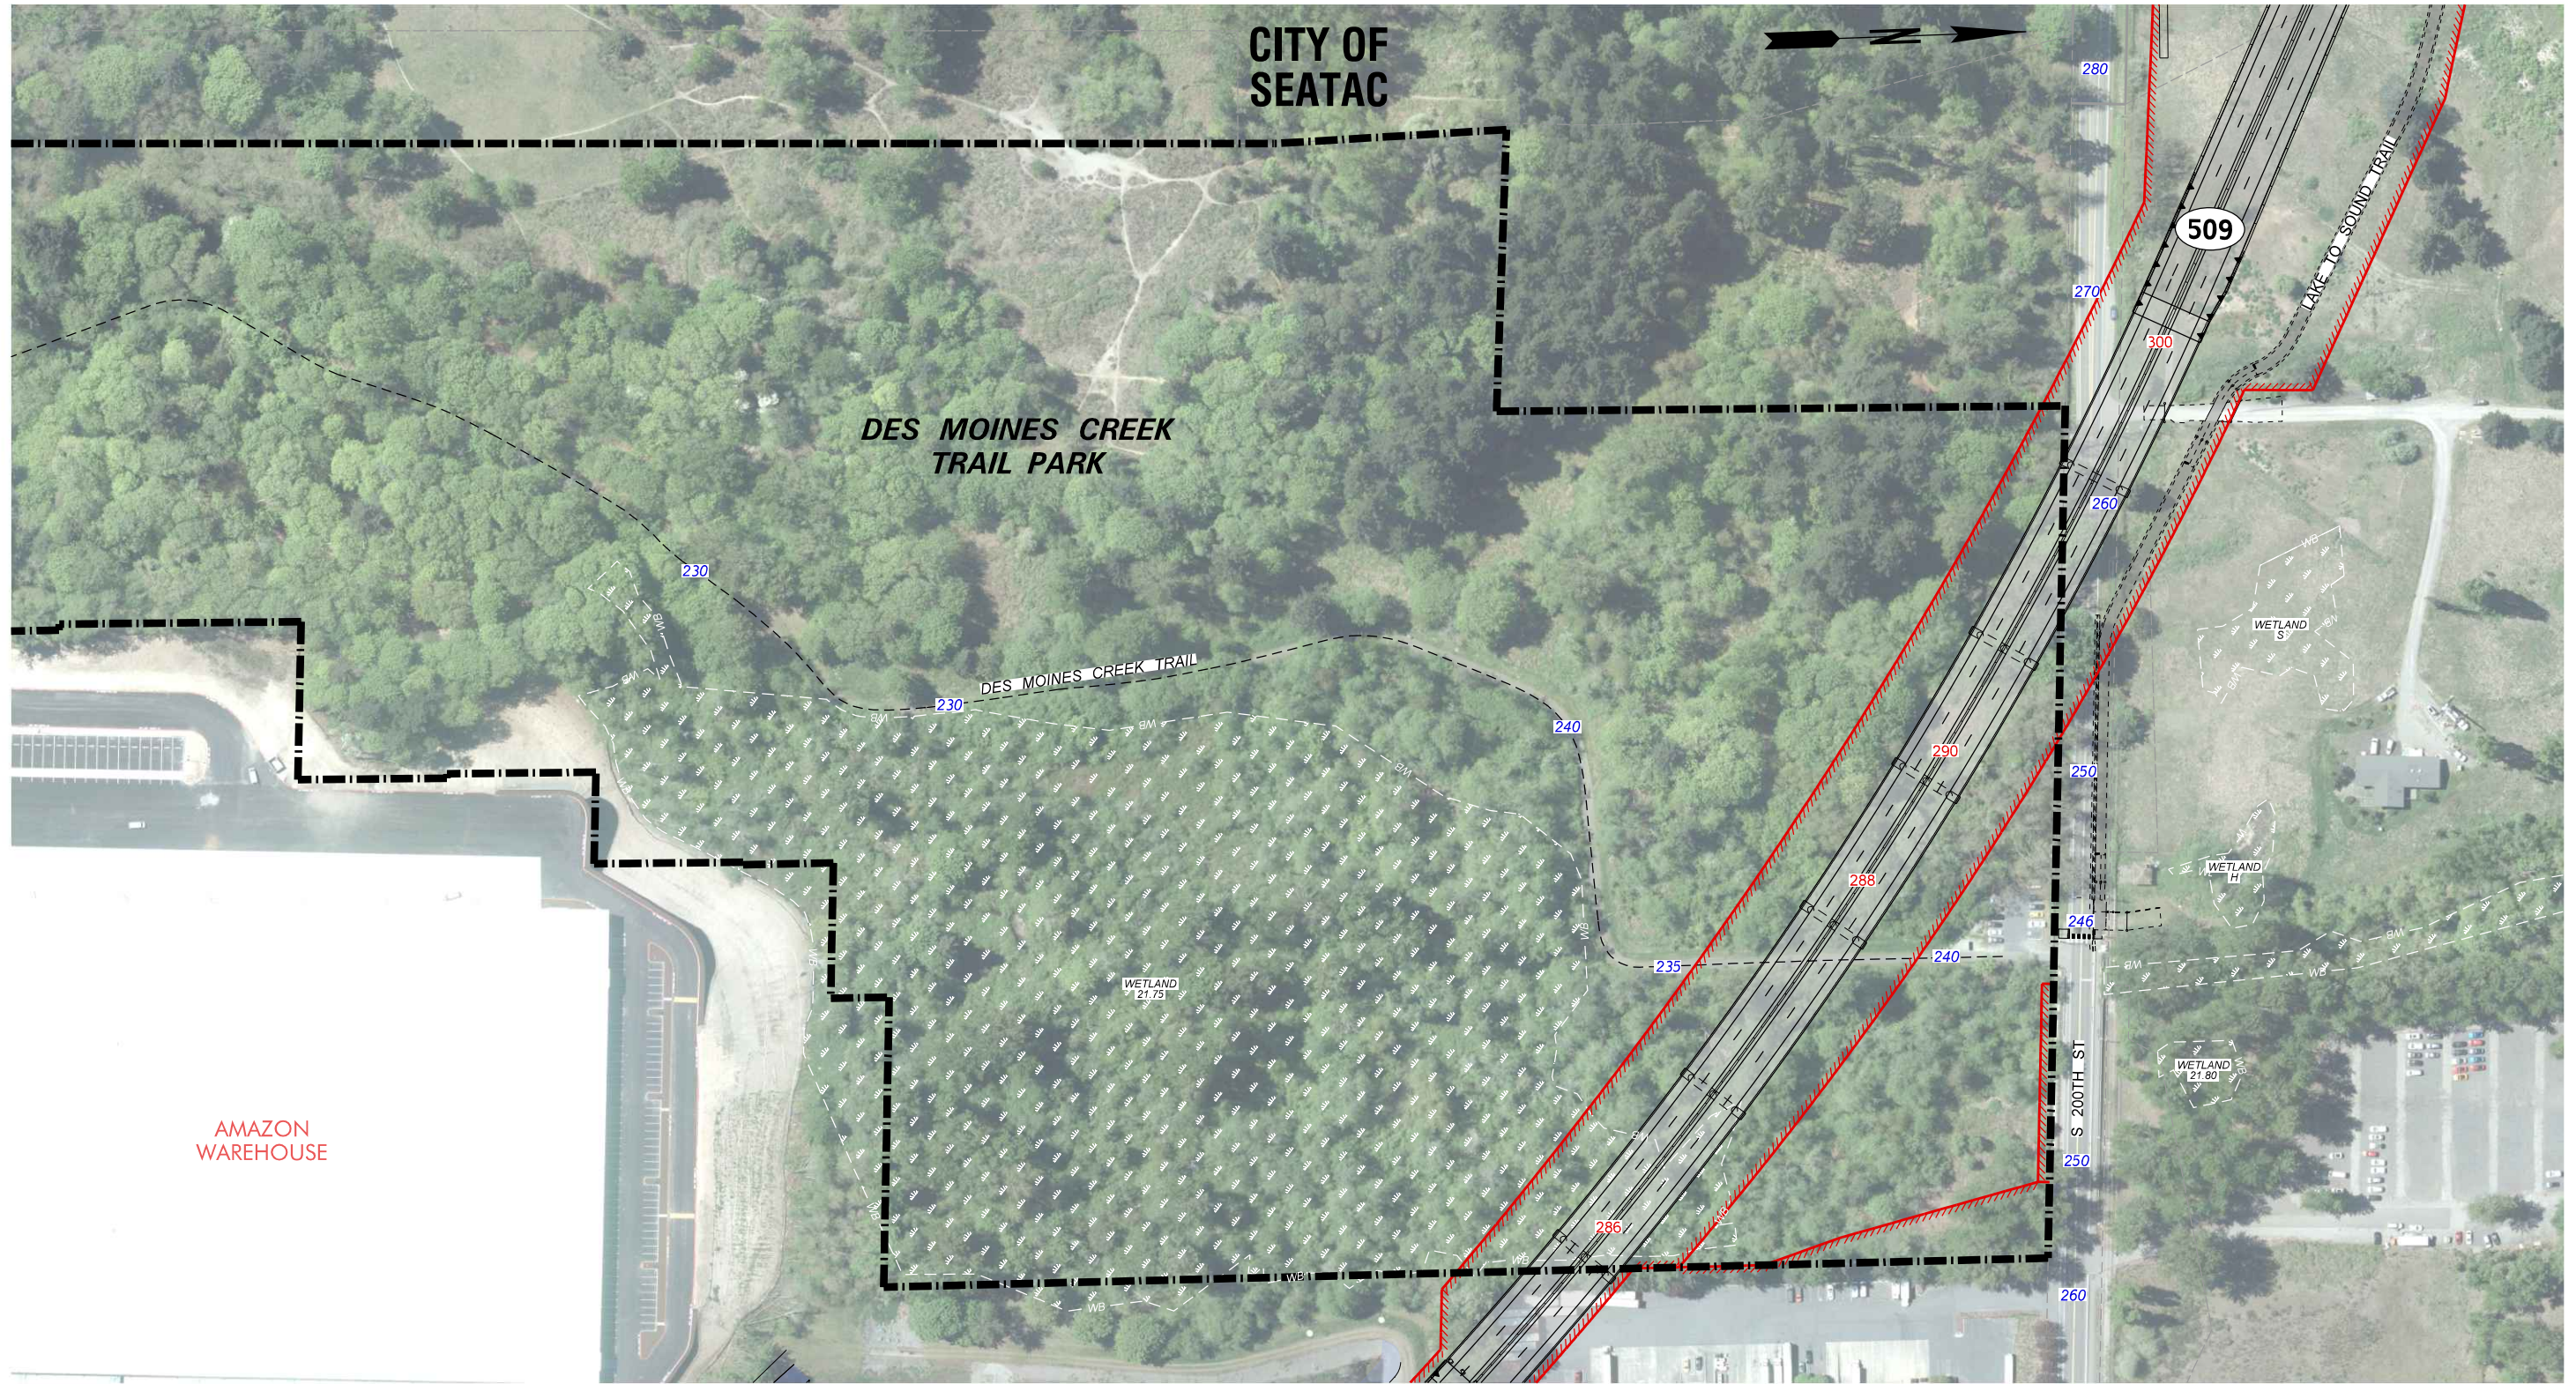

DATE: 11/4/2021
FILE NAME: c:\users\roegreg\vw_ws\dotd046994\SR509_Sig2_DesMoinesCreekPark.dgn
MODEL NAME: Default

**FOR DISCUSSION
PURPOSES ONLY**

**Puget Sound
GATEWAY** Program

**SR 509/24TH AVE S TO S 188TH ST
NEW EXPRESSWAY PROJECT
DES MOINES CREEK PARK**