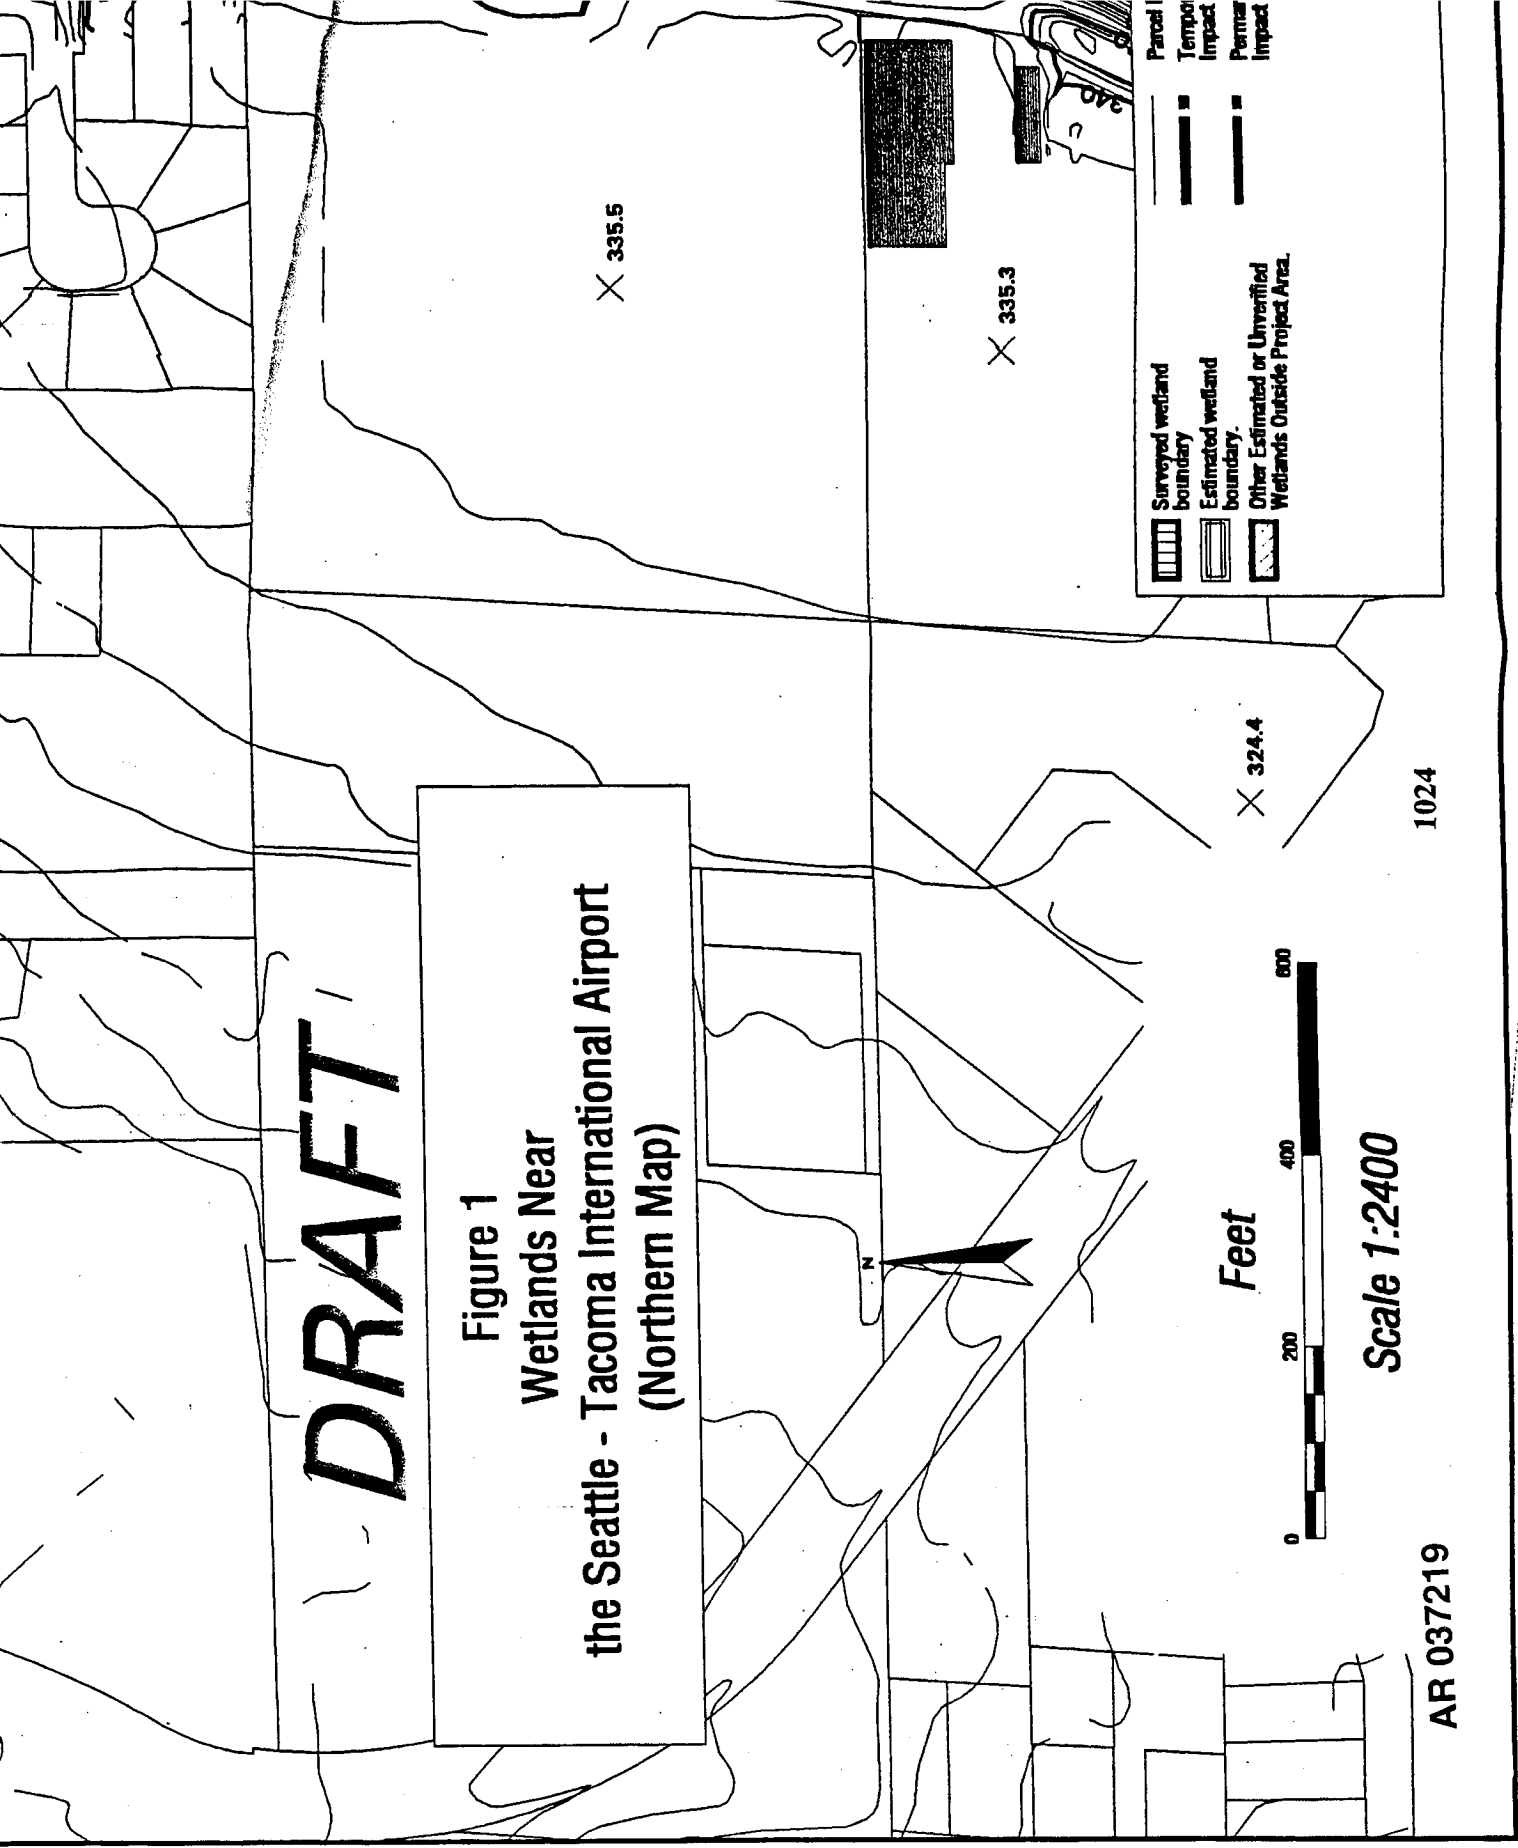

DRAFT

Figure 1
Wetlands Near
the Seattle - Tacoma International Airport
(Northern Map)

AR 037219

1024

Feet

Scale 1:2400

- Parcel boundary
- Surveyed wetland boundary
- Estimated wetland boundary
- Other Estimated or Unverified Wetlands Outside Project Area
- Temporary Impact
- Permanent Impact