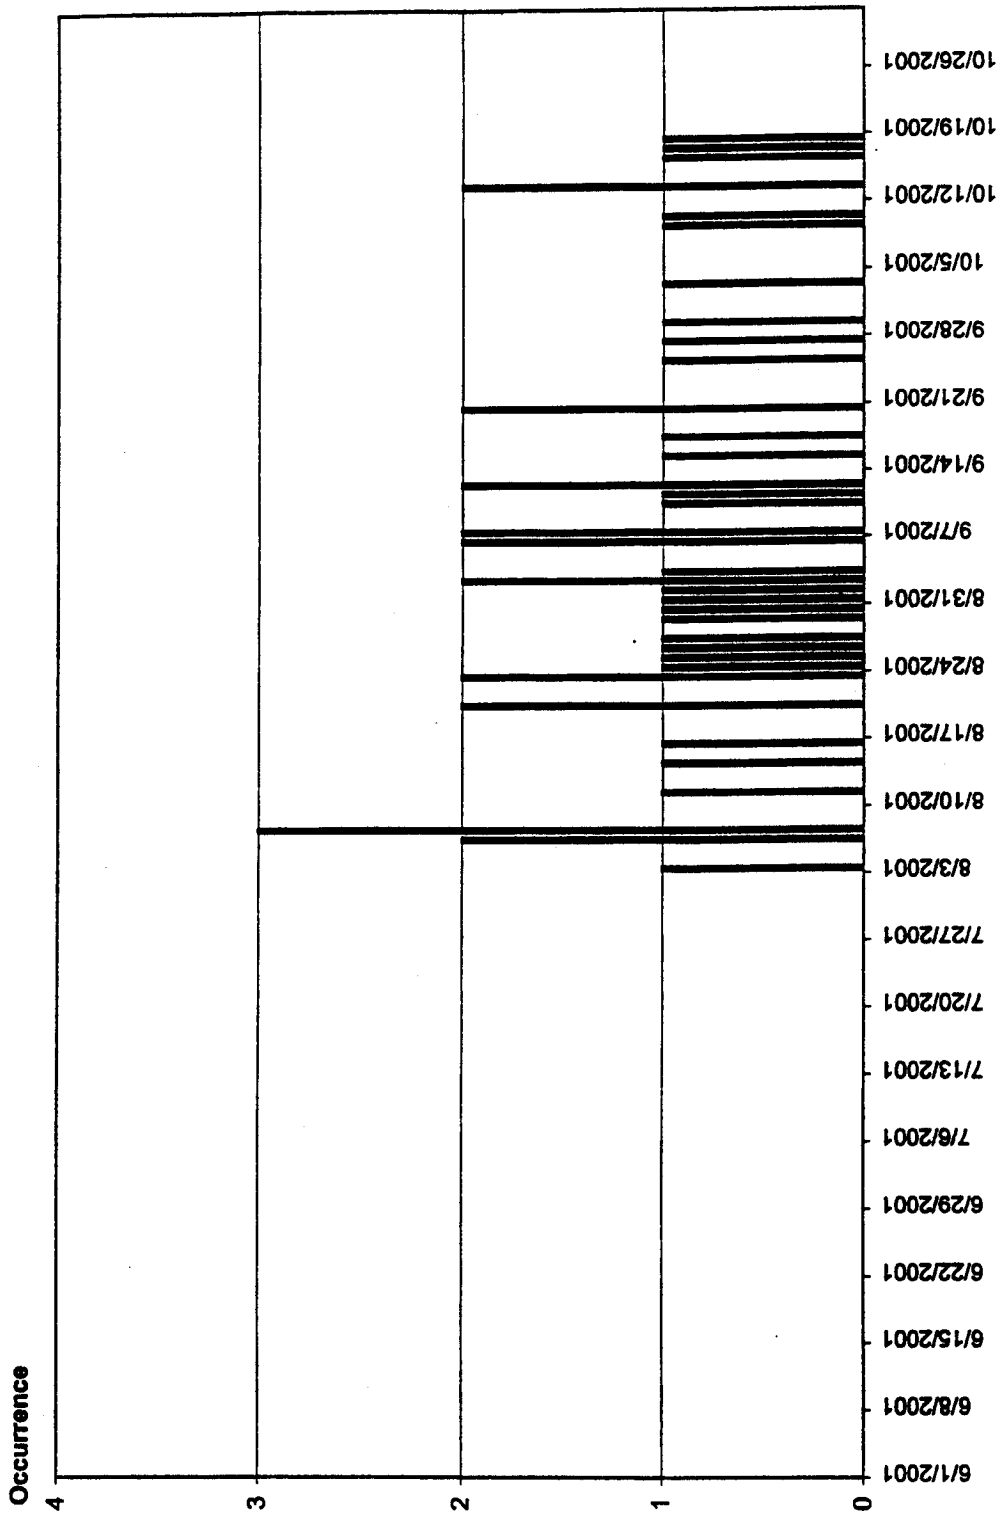

Low Flow Occurrences in Miller Creek, 1949-1995 (1994 HSPF)

**7-Day Low Flow Occurrences in Des Moines Creek, 1949-1995 (1994 HSPF)**

7-Day Low Flow Occurrences in Walker Creek, 1949-1995 (1994 HSPF)