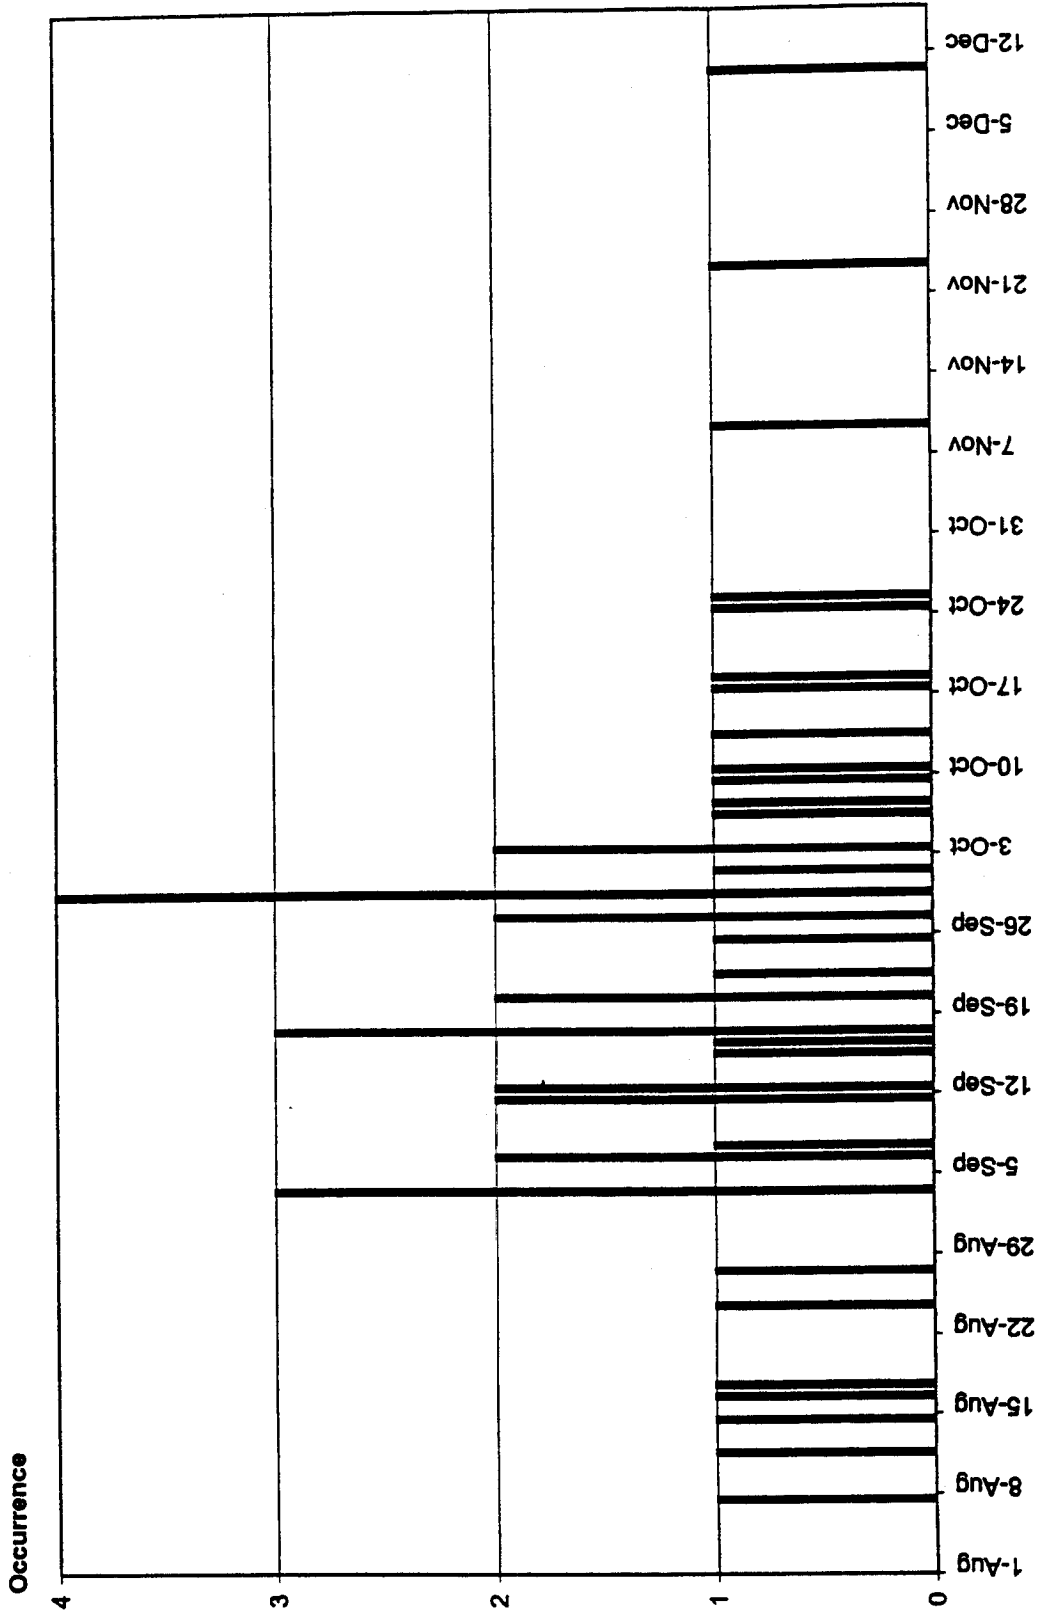

Low Flow Occurrences in Miller Creek, 1949-1995 (1994 HSPF)

**7-Day Low Flow Occurrences in Des Moines Creek, 1949-1995 (1994 HSPF)**

7-Day Low Flow Occurrences in Walker Creek, 1949-1995 (1994 HSPF)