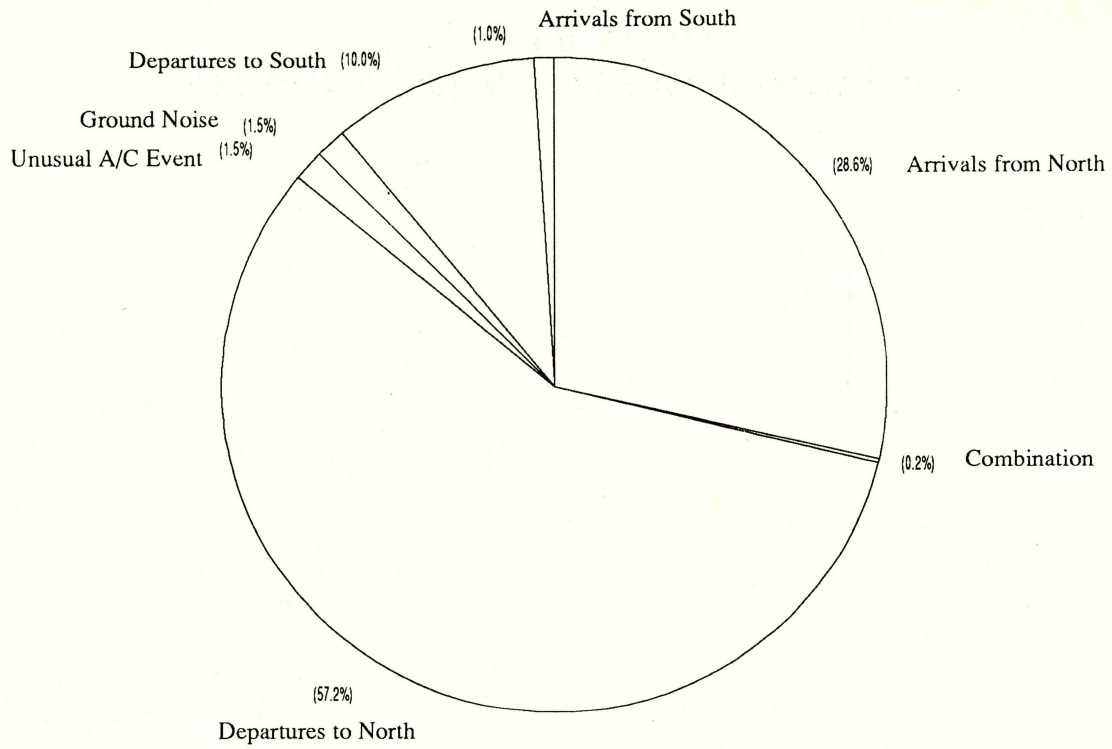

First Quarter, 1990
Percentage of Complaints per Operation

First Quarter, 1990
Comments Received on Sea-Tac Hotline

Noise Complaint Call Summary by Zip Code - First Quarter, 1990

<u>Zip Code Area</u>	<u>Zip Code</u>	<u>Total Calls</u>	<u>Individual Calls</u>
Beacon Hill/Mt Baker	98144	377	212
West Bellevue/Medina	98004	338	184
Mercer Island	98040	227	136
Madrona	98122	208	111
Northgate	98115	177	114
Riverton Heights	98168	104	76
Burien/Normandy Park	98166	92	76
W. Seattle/Alki Point	98116	91	49
Madison Park/Montlake	98112	89	77
Bainbridge Island	98110	82	24
Des Moines	98198	80	68
North Burien	98146	68	38
West Federal Way	98023	61	31
Magnolia	98199	60	32
East Bellevue	98008	53	28
Georgetown	98108	51	15
Queen Anne Hill/Interbay	98119	49	74
N. Vashon Island	98070	44	24
University District	98105	39	32
Central Bellevue	98005	30	16
Issaquah/Cougar Mountain	98027	23	13
Highpoint/Delridge	98126	23	7
West Kent	98032	23	19
Lake City	98125	20	19
Federal Way	98003	20	13
Medina	98039	19	9
South Bellevue	98006	18	15
Capitol Hill	98102	18	14
East Kent	98042	14	6
Wallingford	98103	13	10
Sunnydale	98148	11	8
Seward Park/Mt Baker	98118	10	8
White Center/Delridge	98106	10	7
McMicken Hts/S. Center	98188	10	9
East Redmond	98053	9	7
Bellevue/Crossroads	98007	9	4
West Auburn	98001	9	5
W. Seattle/Fauntleroy	98136	9	9
Shilshole Bay/N. Ballard	98117	7	6
S. Vashon Island/Burton	98013	7	4