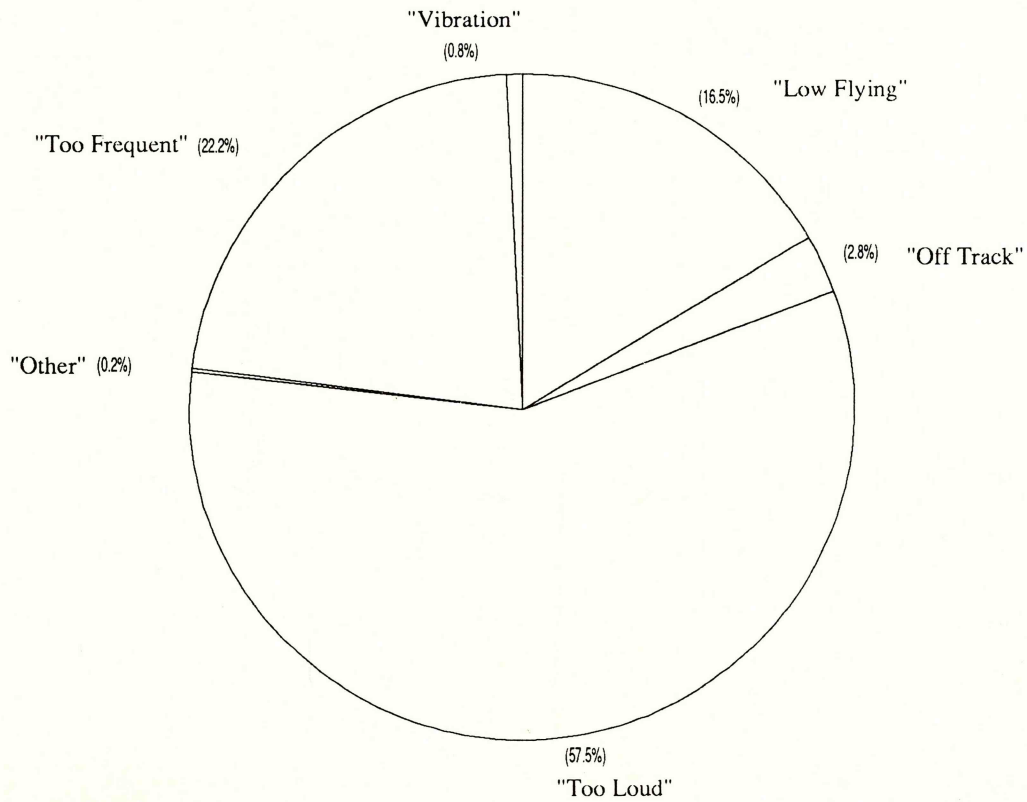

First Quarter, 1990
Percentage of Complaints per Operation

First Quarter, 1990
Comments Received on Sea-Tac Hotline

Noise Complaint Call Summary by Zip Code - First Quarter, 1990

<u>Zip Code Area</u>	<u>Zip Code</u>	<u>Total Calls</u>	<u>Individual Calls</u>
Beacon Hill/Mt Baker	98144	377	212
West Bellevue/Medina	98004	338	184
Mercer Island	98040	227	136
Madrona	98122	208	111
Northgate	98115	177	114
Riverton Heights	98168	104	76
Burien/Normandy Park	98166	92	76
W. Seattle/Alki Point	98116	91	49
Madison Park/Montlake	98112	89	77
Bainbridge Island	98110	82	24
Des Moines	98198	80	68
North Burien	98146	68	38
West Federal Way	98023	61	31
Magnolia	98199	60	32
East Bellevue	98008	53	28
Georgetown	98108	51	15
Queen Anne Hill/Interbay	98119	49	74
N. Vashon Island	98070	44	24
University District	98105	39	32
Central Bellevue	98005	30	16
Issaquah/Cougar Mountain	98027	23	13
Highpoint/Delridge	98126	23	7
West Kent	98032	23	19
Lake City	98125	20	19
Federal Way	98003	20	13
Medina	98039	19	9
South Bellevue	98006	18	15
Capitol Hill	98102	18	14
East Kent	98042	14	6
Wallingford	98103	13	10
Sunnydale	98148	11	8
Seward Park/Mt Baker	98118	10	8
White Center/Delridge	98106	10	7
McMicken Hts/S. Center	98188	10	9
East Redmond	98053	9	7
Bellevue/Crossroads	98007	9	4
West Auburn	98001	9	5
W. Seattle/Fauntleroy	98136	9	9
Shilshole Bay/N. Ballard	98117	7	6
S. Vashon Island/Burton	98013	7	4