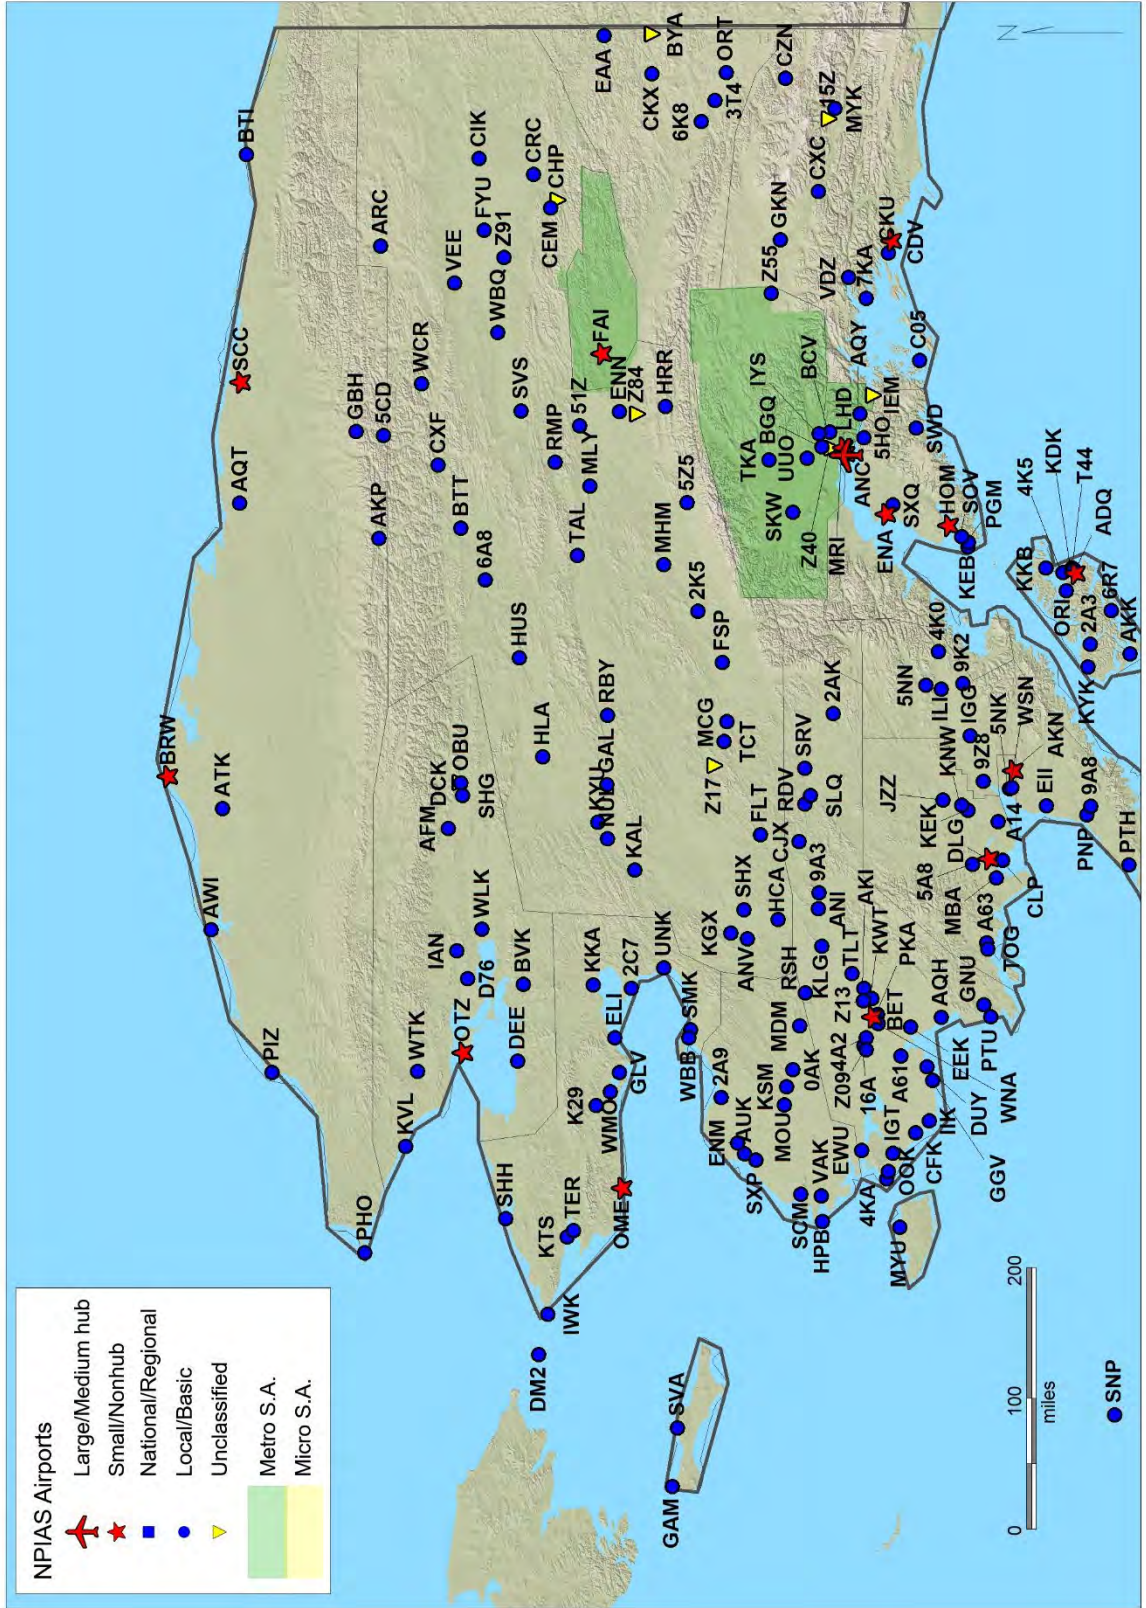

Alaska (North)