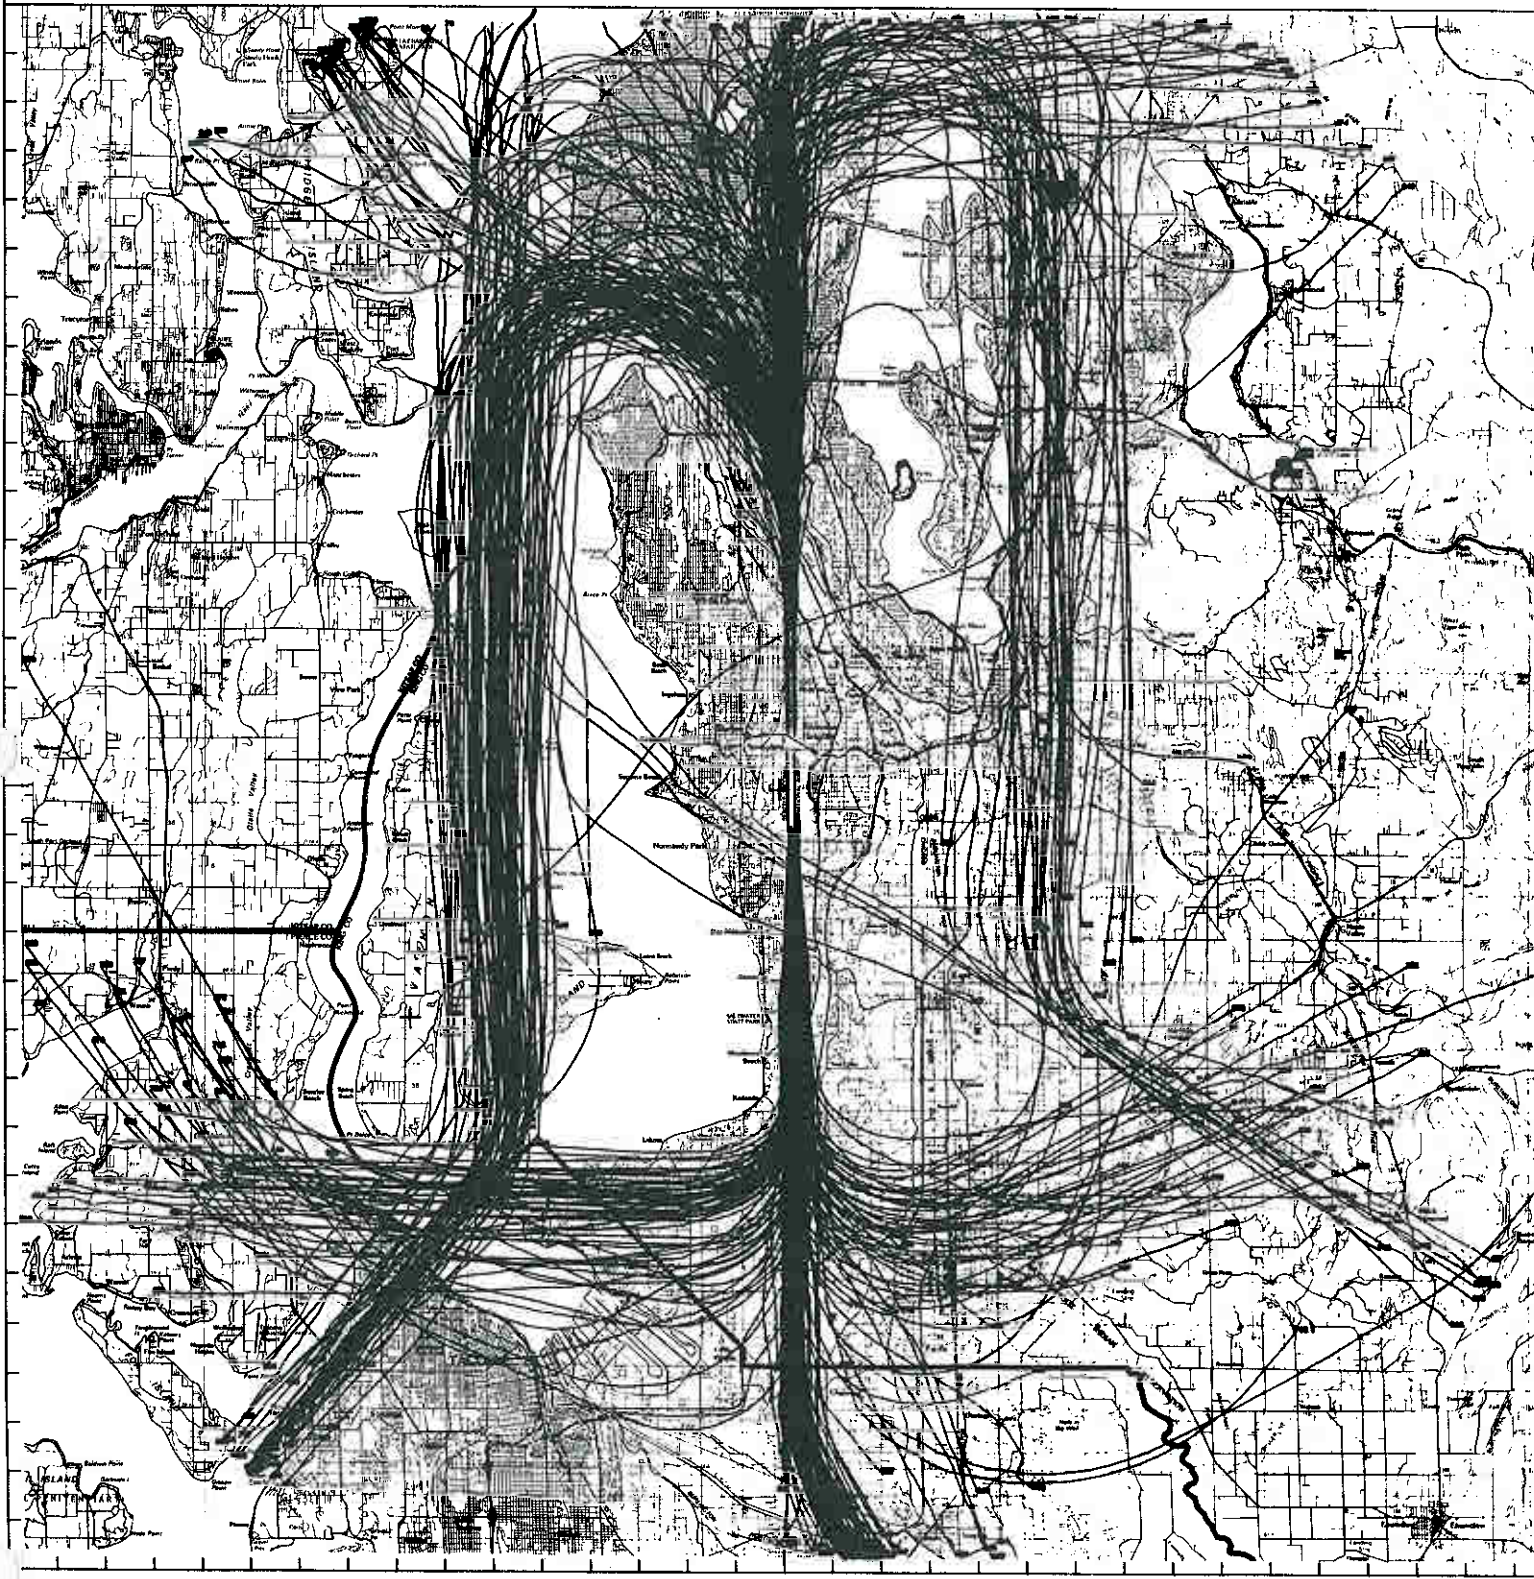

*arrivals over Seattle*  
This shows departures to the south →

Y Post

# PORT OF SEATTLE FLIGHT TRACK SAMPLE

AIRPORT: SEA

03/31/91

06:00 - 22:00

ARRIVALS / DEPARTURES

ID: ALL FLIGHTS

A/C: JETS

SCALE: 0.28125 IN = 6000 FT

REMARKS: SOUTH FLOW

Pre-4 Post

This shows departures to the south / arrivals over Seattle

# PORT OF SEATTLE FLIGHT TRACK SAMPLE

AIRPORT: SEA

03/22/89

04:30 - 24:00

ARRIVALS / DEPARTURES

ID: ALL FLIGHTS

A/C: JETS

SCALE: 0.28125 IN = 6000 FT