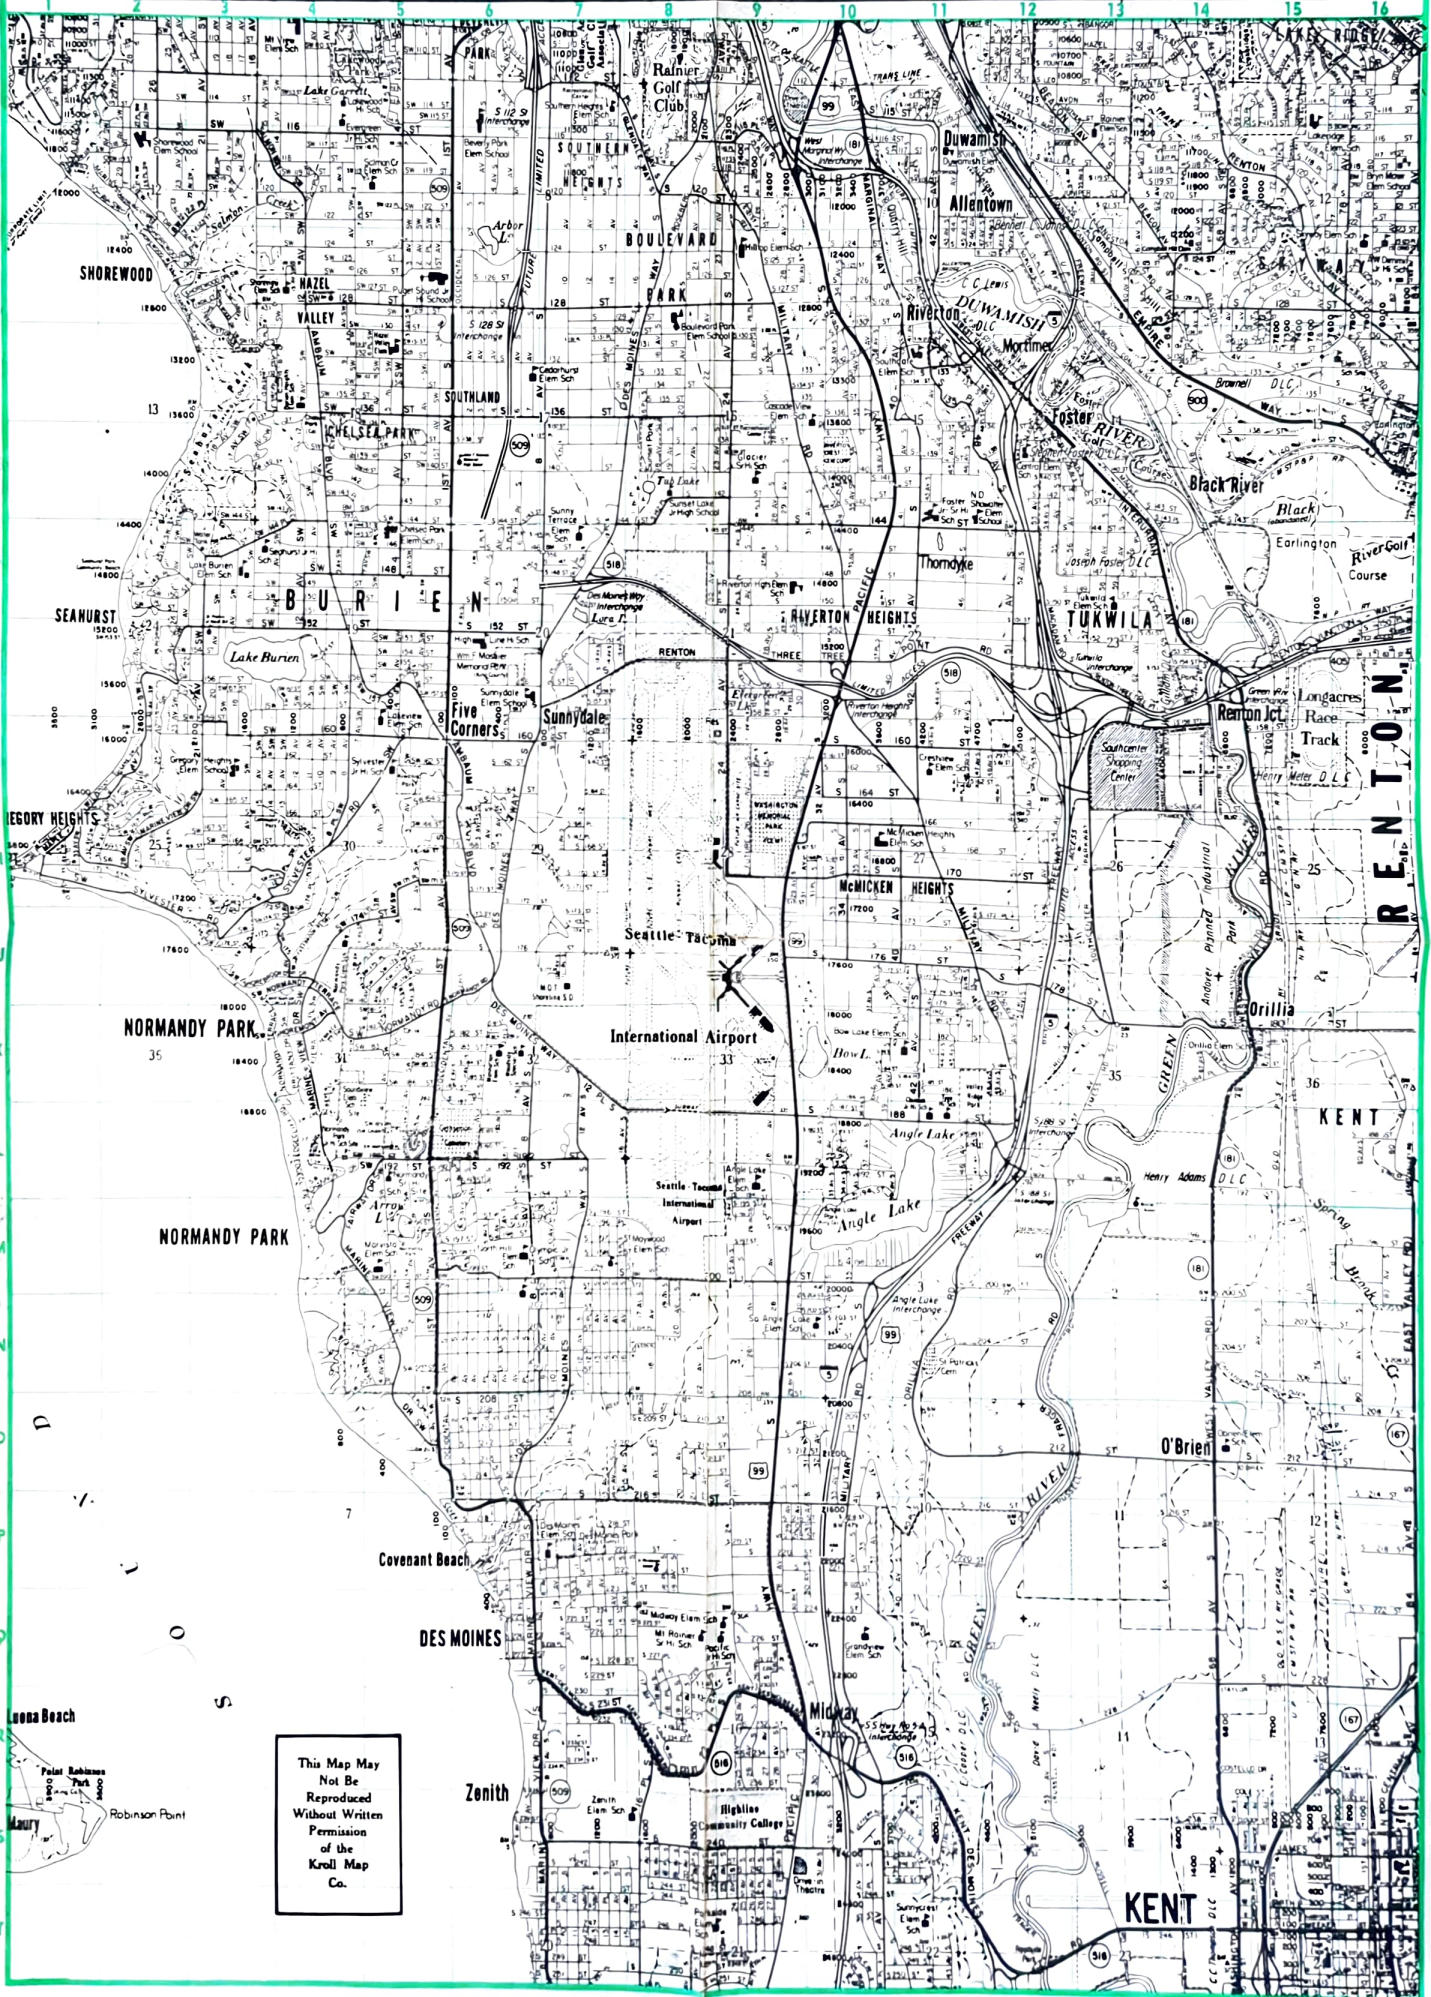

SOUTH KING COUNTY LOCATOR MAP

This Map May Not Be Reproduced Without Written Permission of the Kroll Map Co.

Luona Beach
Point Robinson Park
Robinson Point

KENT