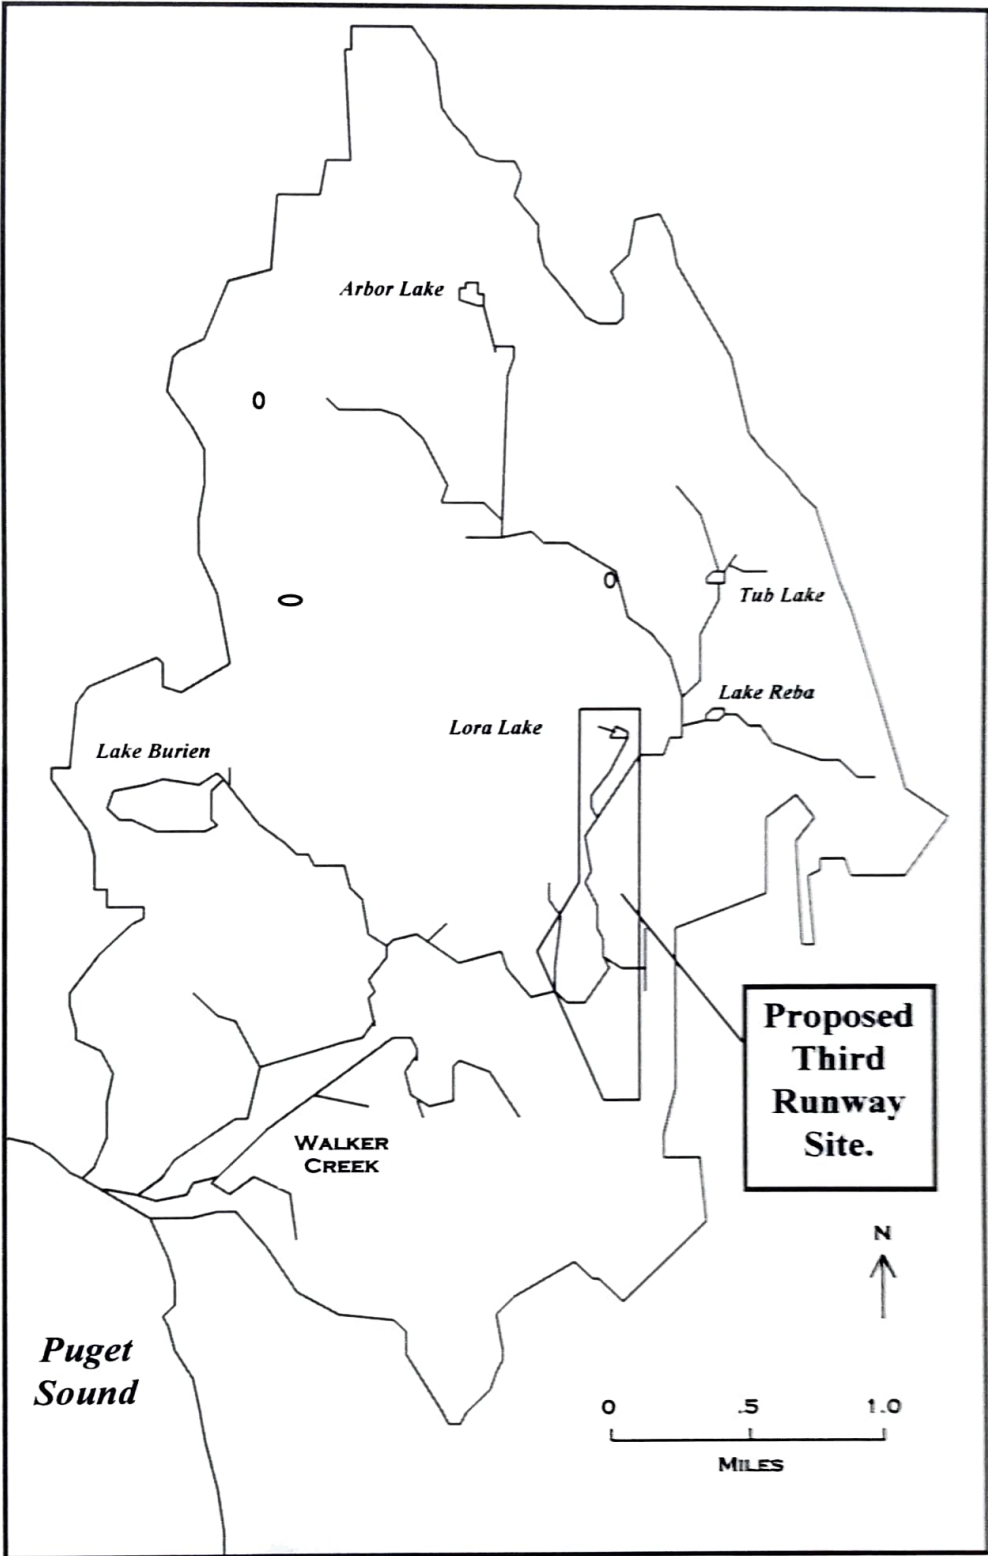

MILLER CREEK BASIN

HISTORIC PUGET SOUND SALMON STREAM

LOCATED IN THE CITIES OF SEATAC, BURIEN & NORMANDY PARK
KING COUNTY, WASHINGTON STATE
WATER RESOURCE INVENTORY AREA (WRIA) No. 9

C. GOWER
MAY 1998

MILLER CREEK

HISTORIC PUGET SOUND SALMON STREAM

C. GOWER
MAY 1999