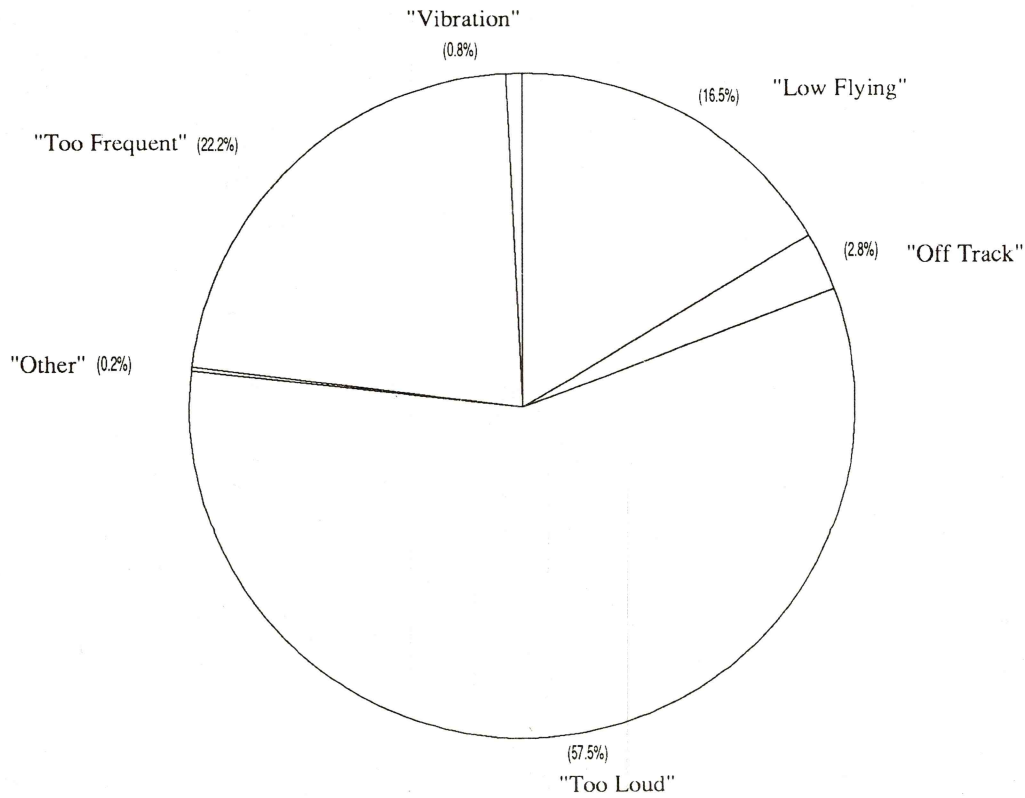

**First Quarter, 1990**  
**Percentage of Complaints per Operation**

**First Quarter, 1990**  
**Comments Received on Sea-Tac Hotline**

Noise Complaint Call Summary by Zip Code - First Quarter, 1990

<u>Zip Code Area</u>	<u>Zip Code</u>	<u>Total Calls</u>	<u>Individual Calls</u>
E. Queen Anne Hill	98109	7	3
North Renton/Maple Wood	98056	6	5
West Redmond	98052	5	3
Ballard	98107	4	3
Central Auburn	98002	4	4
South Bothell	98011	4	4
Downtown Seattle	98101	4	3
Juanita	98034	3	2
Poulsbo	98370	3	2
Kirkland	98033	3	3
Richmond Heights	98177	3	2
N. Seattle/Lake Forest PK	98155	3	3
SE Renton	98058	2	2
North of Seattle	98020	2	2
North of Lake Washington	98036	2	2
Fall City	98024	1	1
Seahurst	98062	1	1
Central Kent	98031	1	1
Duvall	98019	1	1
Seattle - P.O. Boxes	98114	1	1
North Park	98133	1	1
Mountlake Terrace	98043	1	1
Carnation	98014	1	1
Skyway	98178	1	1
Harbor Island	98134	1	1
Puyallup	98372	1	1
Tacoma/Dash Point	98422	1	1
		2669	1664