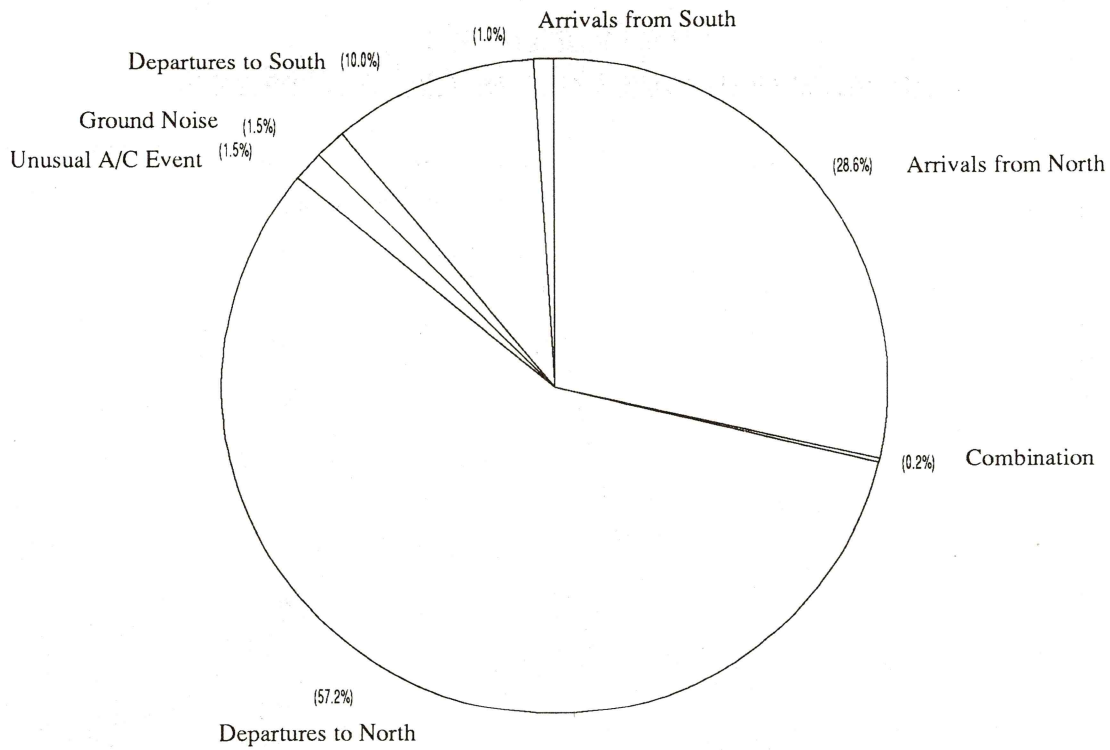

**First Quarter, 1990**  
**Percentage of Complaints per Operation**

**First Quarter, 1990**  
**Comments Received on Sea-Tac Hotline**

Noise Complaint Call Summary by Zip Code - First Quarter, 1990

<u>Zip Code Area</u>	<u>Zip Code</u>	<u>Total Calls</u>	<u>Individual Calls</u>
E. Queen Anne Hill	98109	7	3
North Renton/Maple Wood	98056	6	5
West Redmond	98052	5	3
Ballard	98107	4	3
Central Auburn	98002	4	4
South Bothell	98011	4	4
Downtown Seattle	98101	4	3
Juanita	98034	3	2
Poulsbo	98370	3	2
Kirkland	98033	3	3
Richmond Heights	98177	3	2
N. Seattle/Lake Forest PK	98155	3	3
SE Renton	98058	2	2
North of Seattle	98020	2	2
North of Lake Washington	98036	2	2
Fall City	98024	1	1
Seahurst	98062	1	1
Central Kent	98031	1	1
Duvall	98019	1	1
Seattle - P.O. Boxes	98114	1	1
North Park	98133	1	1
Mountlake Terrace	98043	1	1
Carnation	98014	1	1
Skyway	98178	1	1
Harbor Island	98134	1	1
Puyallup	98372	1	1
Tacoma/Dash Point	98422	1	1
		2669	1664