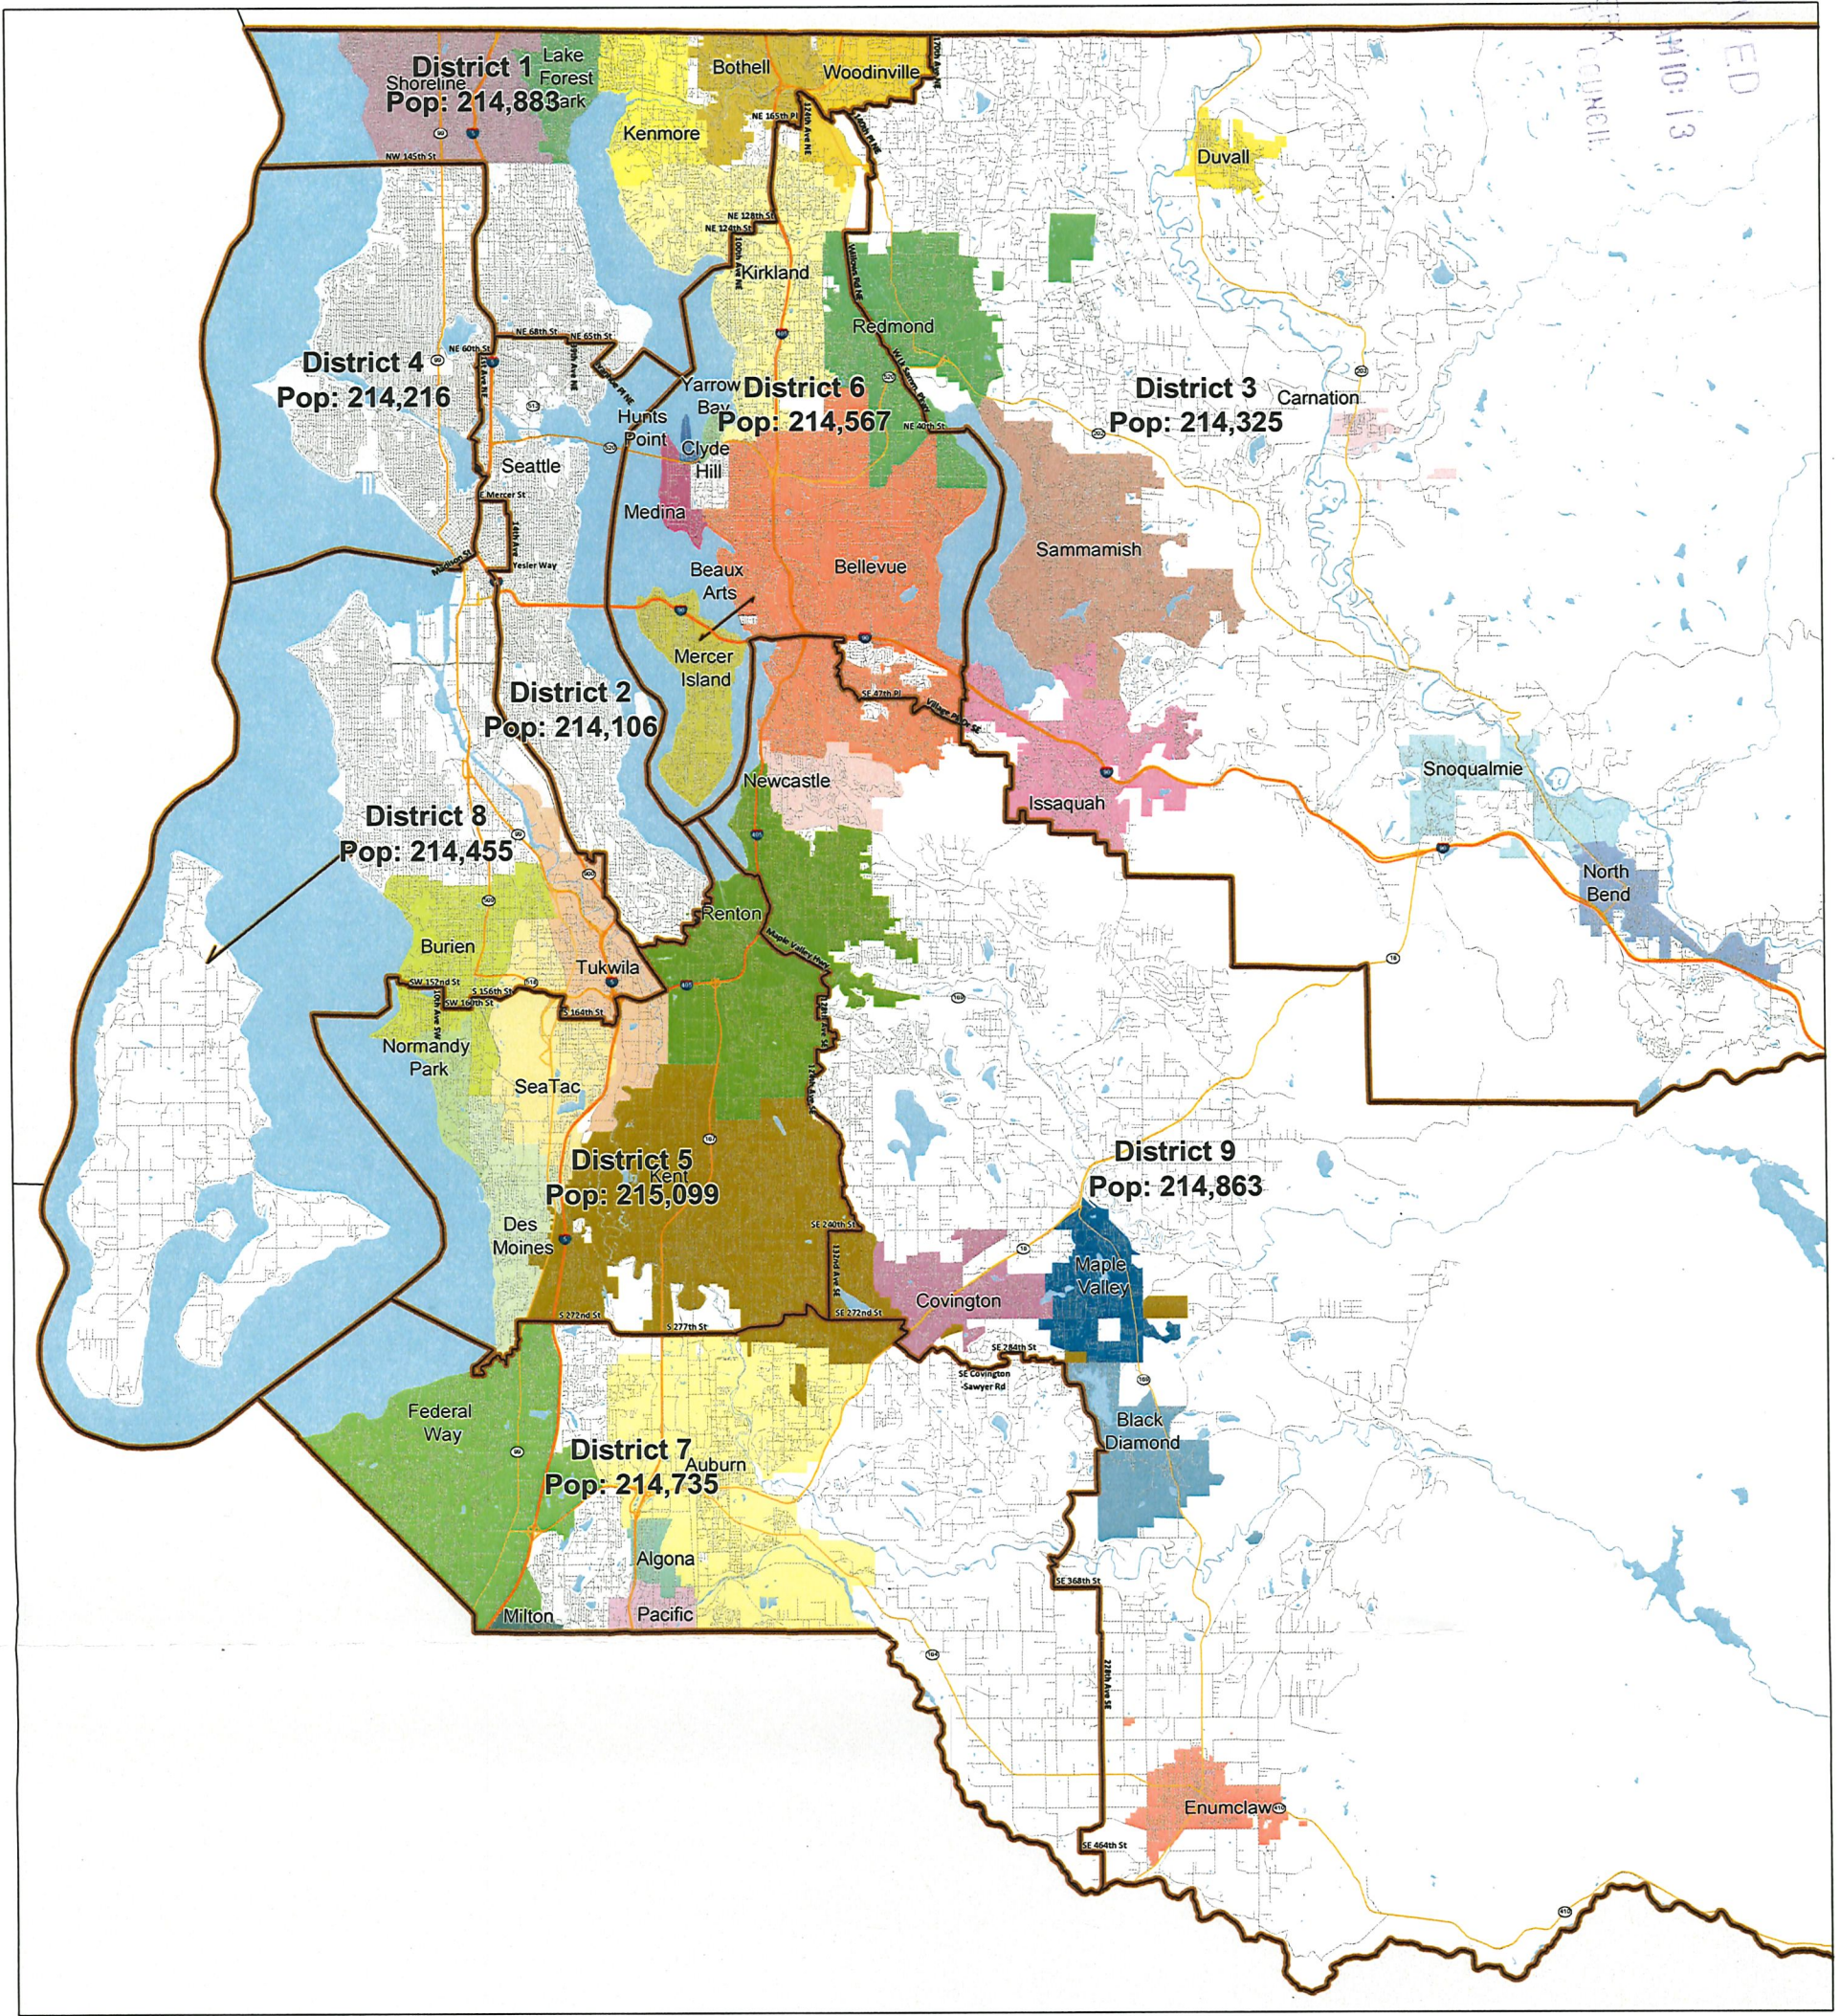

RECEIVED
 2011 NOV 16 AM 10:13
 CLERK OF COURSE
 KING COUNTY COUNCIL

New Districts

County Council District boundary

Adopted King County Districting Plan

November 15, 2011

Data Source: U. S. Census Bureau Census 2010 Redistricting Data (PL 94-171).