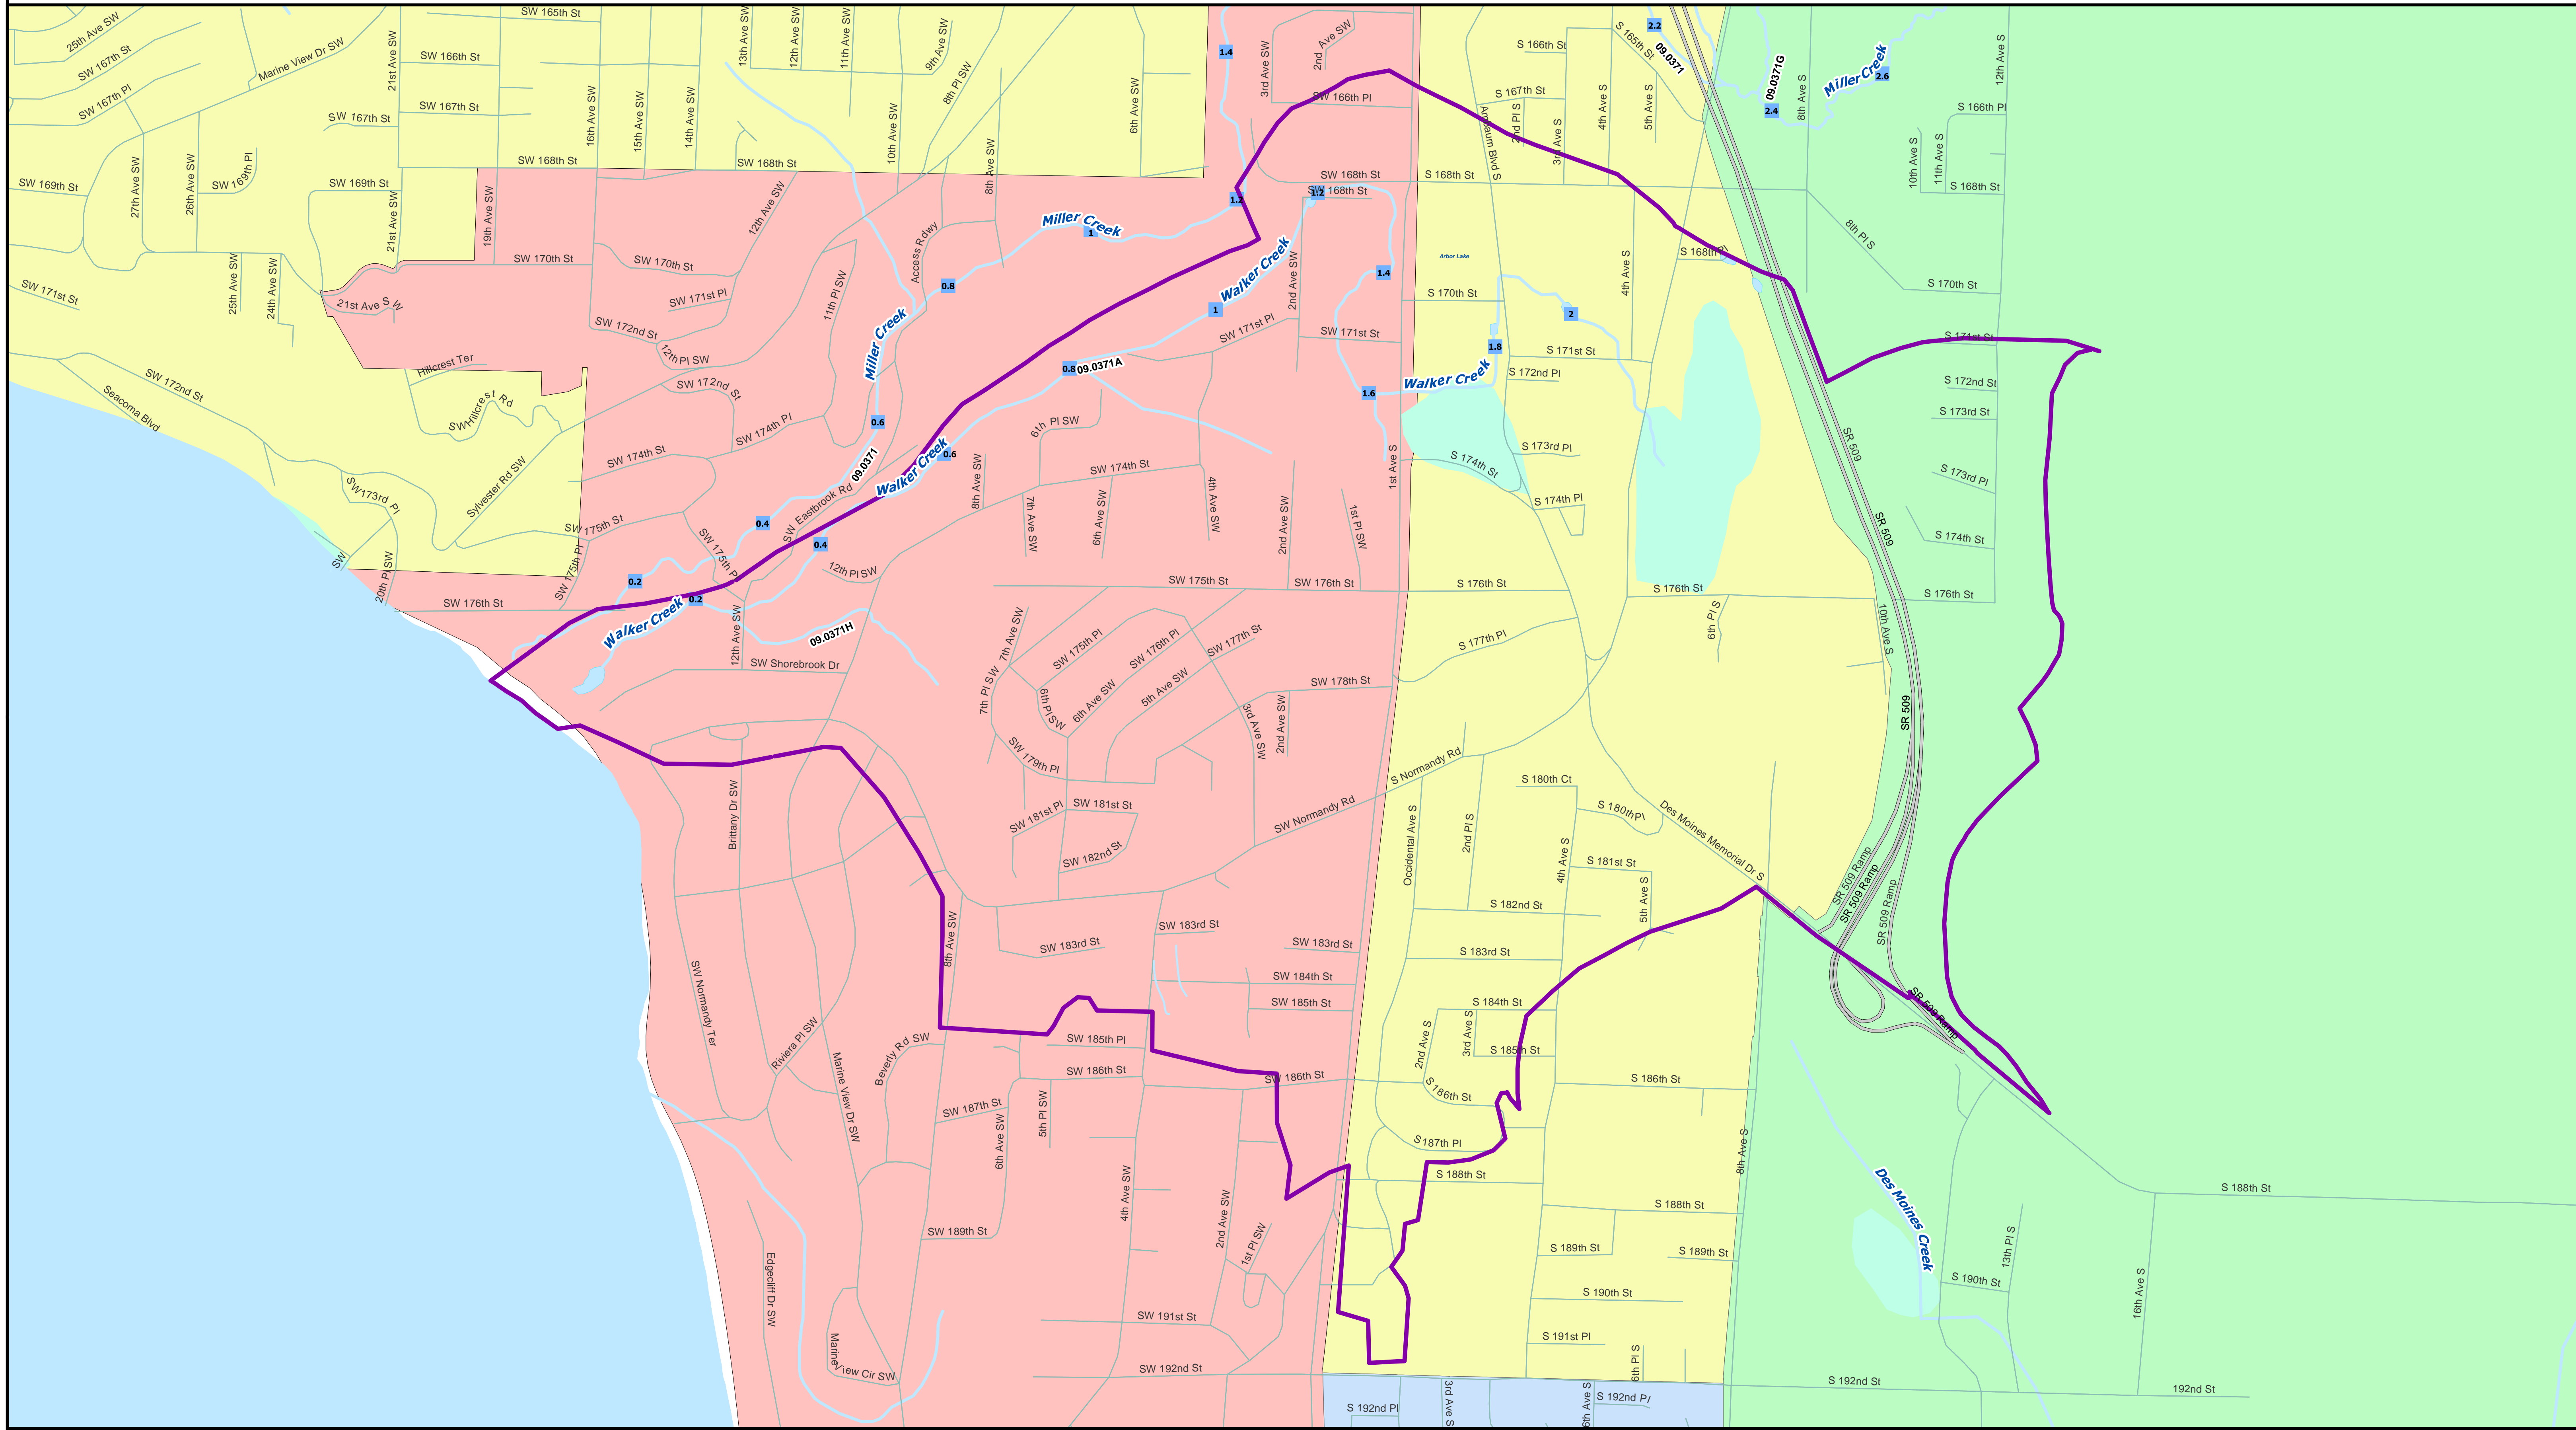

Walker Creek Basin

- Walker Creek Basin
- River Miles

Incorporated Areas

- Burien
- Normandy Park
- SeaTac
- Des Moines

- Lakes
- Wetlands

King County
Department of Natural Resources and Parks
Water and Land Resources Division CAC
Map Document: (Q:\WLRD\03108\Walkerbasin_med.mxd)
9/23/2003 - 8:45:59 AM