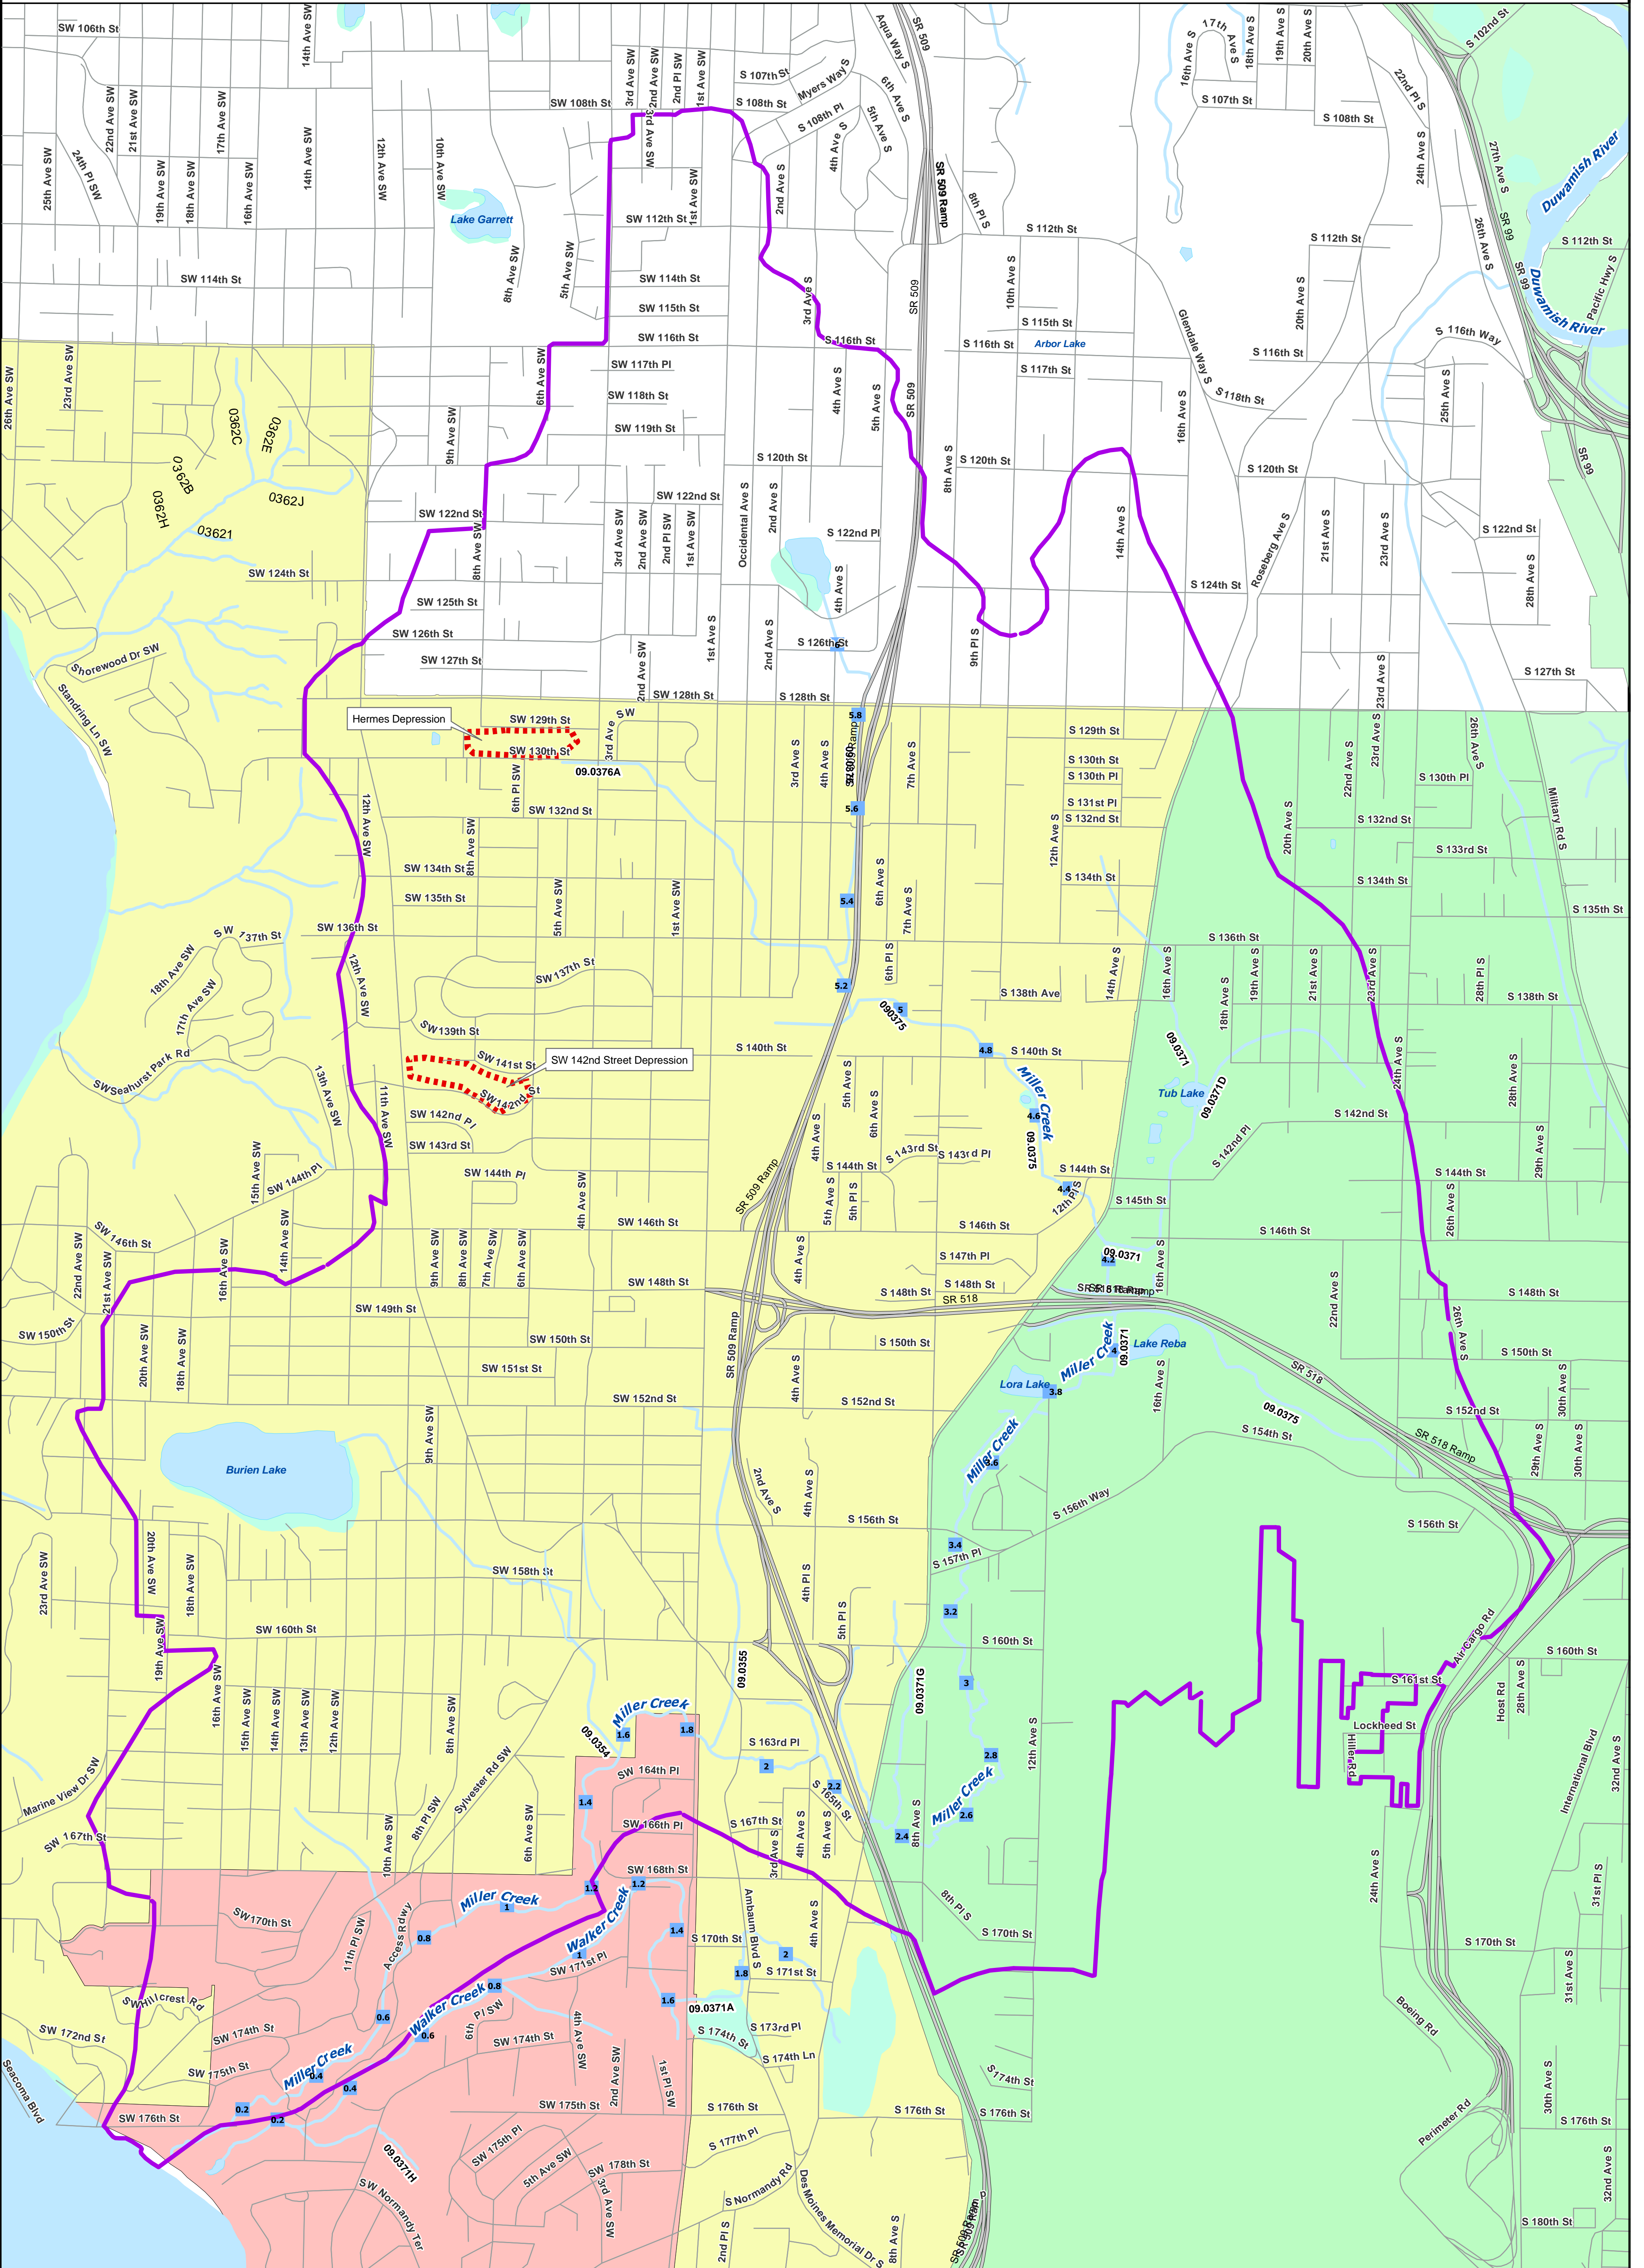

Miller Creek Basin

0 0.25 0.5 Miles

Miller Creek Basin	Normandy Park	Lakes
River Miles	SeaTac	Wetlands
Unincorporated Areas	Burien	

King County
Department of Natural Resources and Parks
Water and Land Resources Division CAC
Map Document: (Q:\WLRD\03108Millerbasin_mxd)
9/23/2003 - 9:16:42 AM