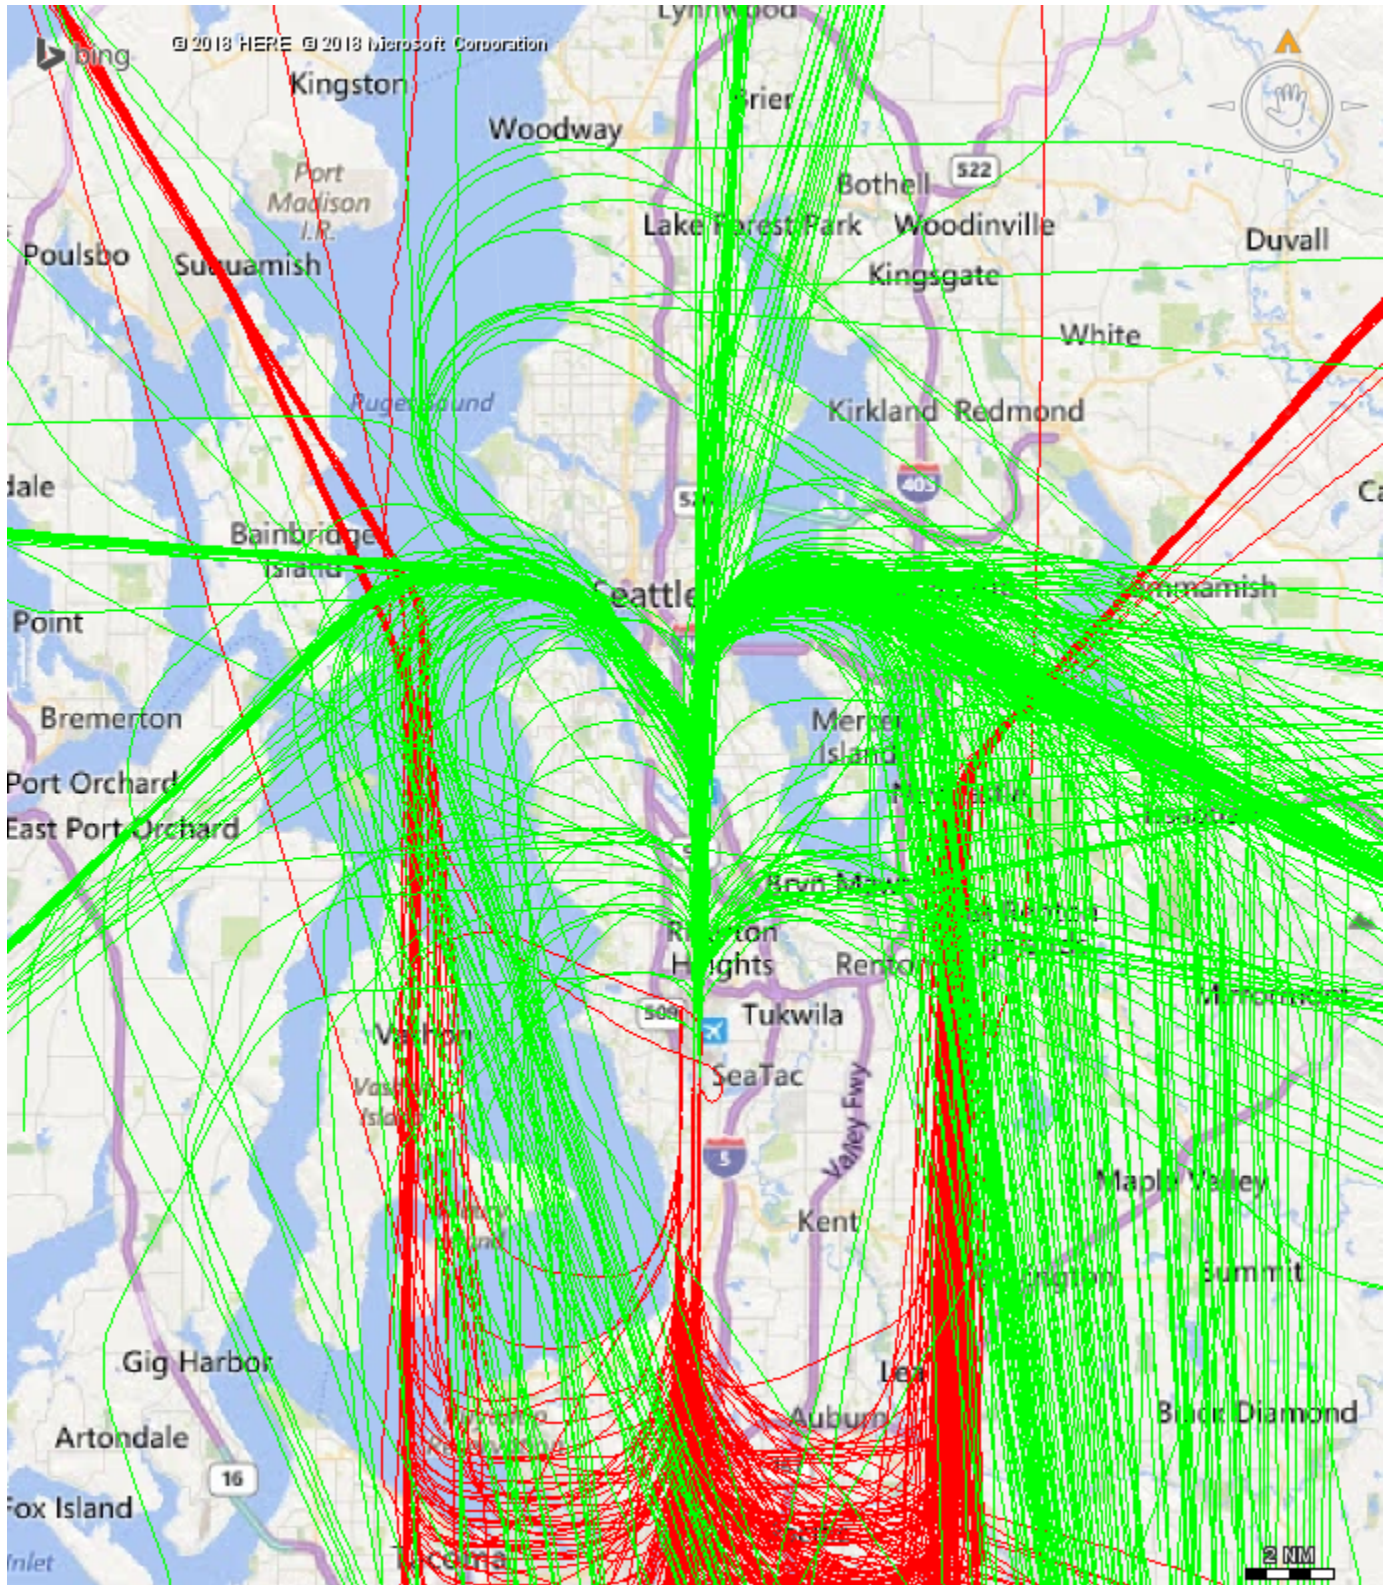

Flight track map depicts aircraft operations for Seattle – Tacoma International Airport  
On March 1, 2018 – South Flow Operations Only

**Legend**

- Overflights
- Departures
- Arrivals

2018-03-01

North Flow  
South Flow

145  
953

Flight track map depicts aircraft operations for Seattle – Tacoma International Airport  
On March 2, 2018 – South Flow Operations Only

**Legend**

- ~ Overflights
- ~ Departures
- ~ Arrivals

2018-03-02

North Flow  
South Flow

0%

100%

0

1,118

Flight track map depicts aircraft operations for Seattle – Tacoma International Airport  
On March 3, 2018 – South Flow Operations Only

**Legend**

- ~ Overflights
- ~ Departures
- ~ Arrivals

2018-03-03	North Flow		97%	909
	South Flow		3%	25

Flight track map depicts aircraft operations for  
 Seattle – Tacoma International Airport  
 On March 3, 2018 – North Flow Operations Only

**Legend**

- ~ Overflights
- ~ Departures
- ~ Arrivals