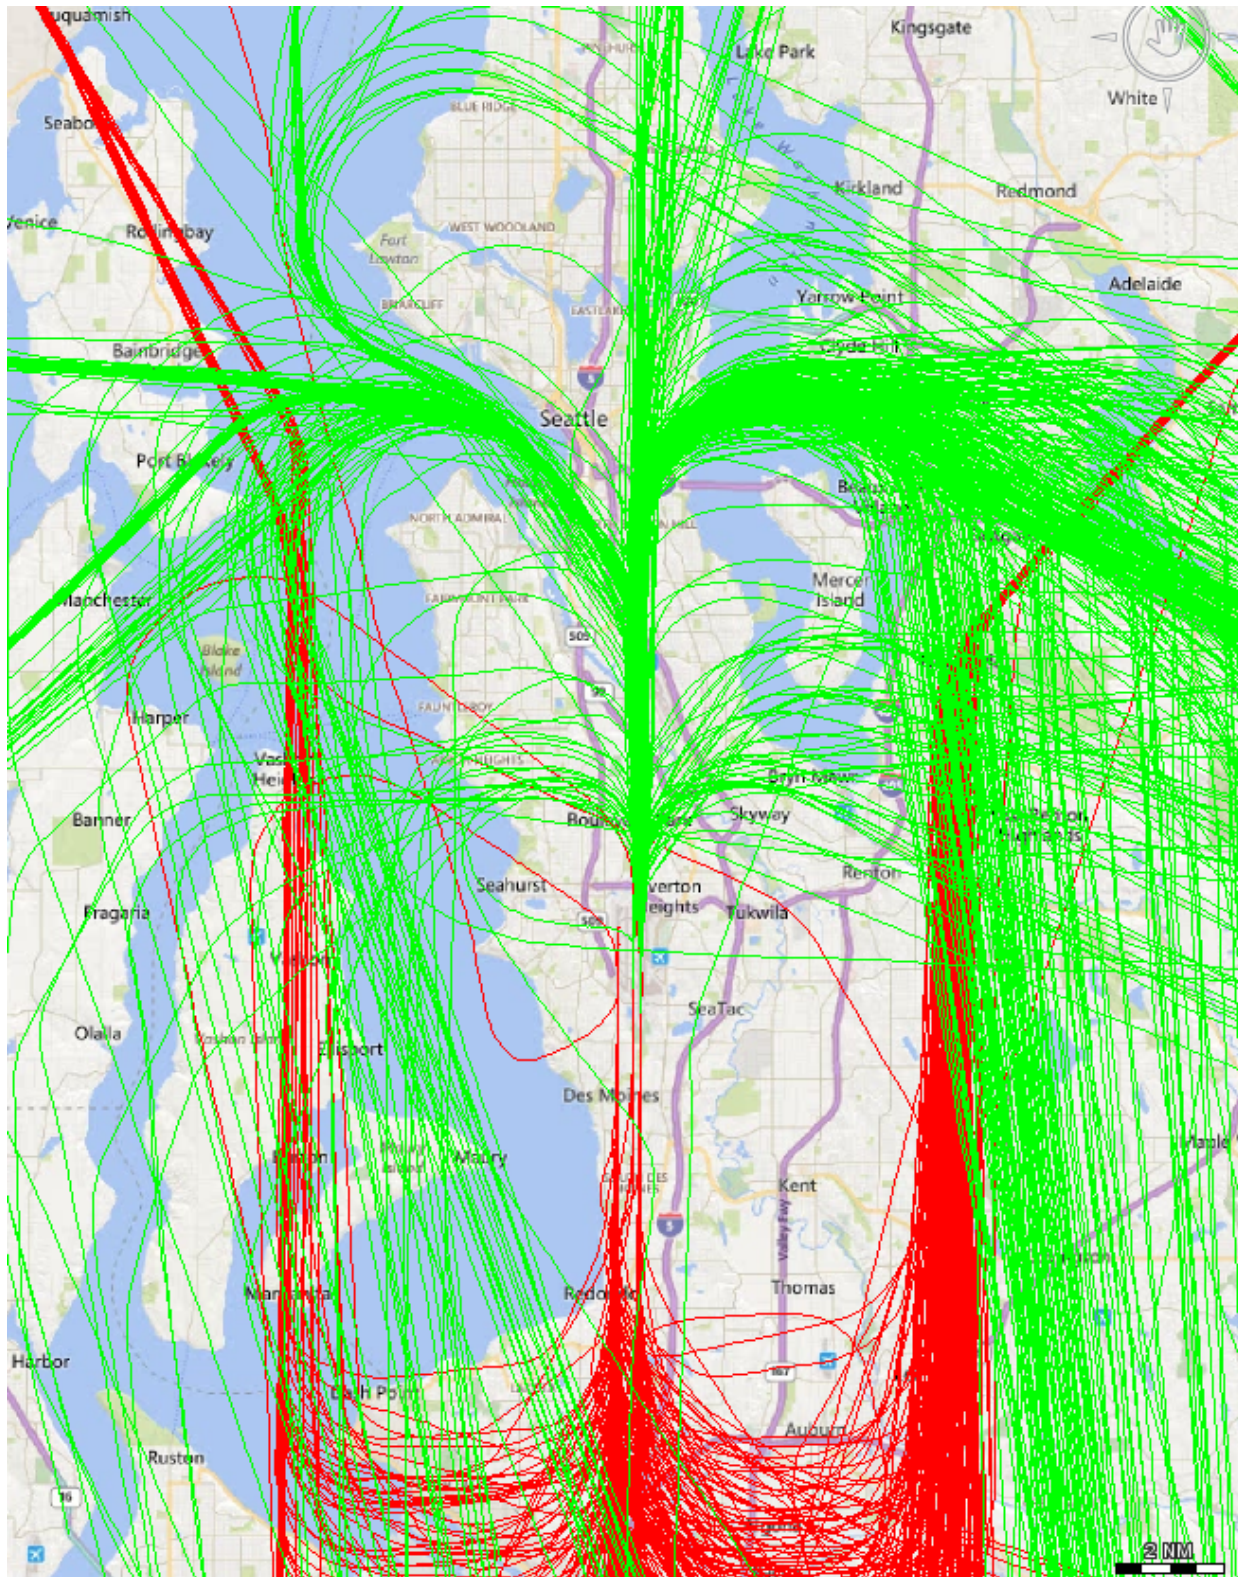

2018-03-08	North Flow	0%	2
	South Flow	100%	1,125

Flight track map depicts aircraft operations for  
Seattle - Tacoma International Airport  
On March 10, 2018 - South Flow Operations Only

**Legend**

- ~ Overflights
- ~ Departures
- ~ Arrivals

2018-03-10

North Flow  
South Flow

756  
219

Flight track map depicts aircraft operations for  
Seattle – Tacoma International Airport  
On March 10, 2018 – North Flow Operations Only

**Legend**

- ~ Overflights
- ~ Departures
- ~ Arrivals

2018-03-10

North Flow  
South Flow

756  
219

Flight track map depicts aircraft operations for  
Seattle – Tacoma International Airport  
On March 11, 2018 – North Flow Operations Only

**Legend**

- Overflights
- Departures
- Arrivals

2018-03-11	North Flow		100%	1,089
	South Flow		0%	1

Flight track map depicts aircraft operations for  
Seattle – Tacoma International Airport  
On March 12, 2018 – South Flow Operations Only

**Legend**

- Overflights
- Departures
- Arrivals