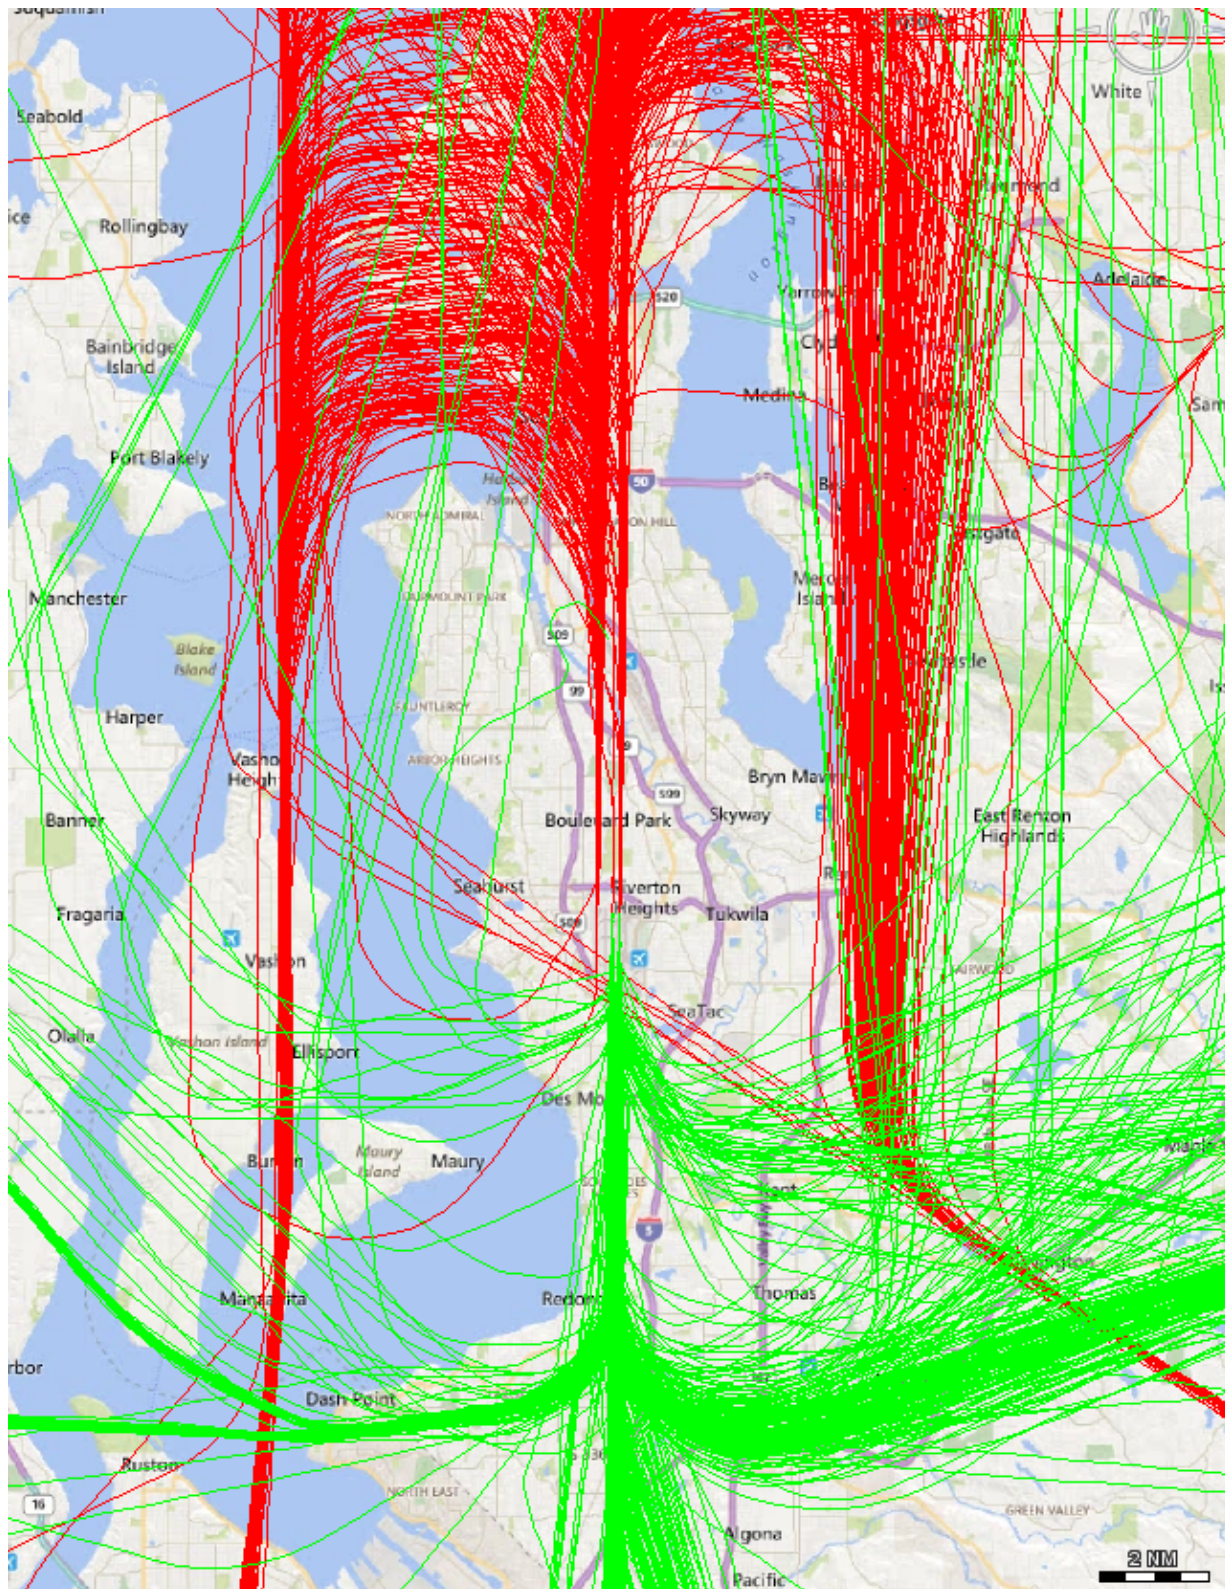

Flight track map depicts aircraft operations for
Seattle – Tacoma International Airport
On March 13, 2018 – South Flow Operations Only

Legend

- Overflights
- Departures
- Arrivals

2018-03-13

North Flow
South Flow

0%

100%

0

1,138