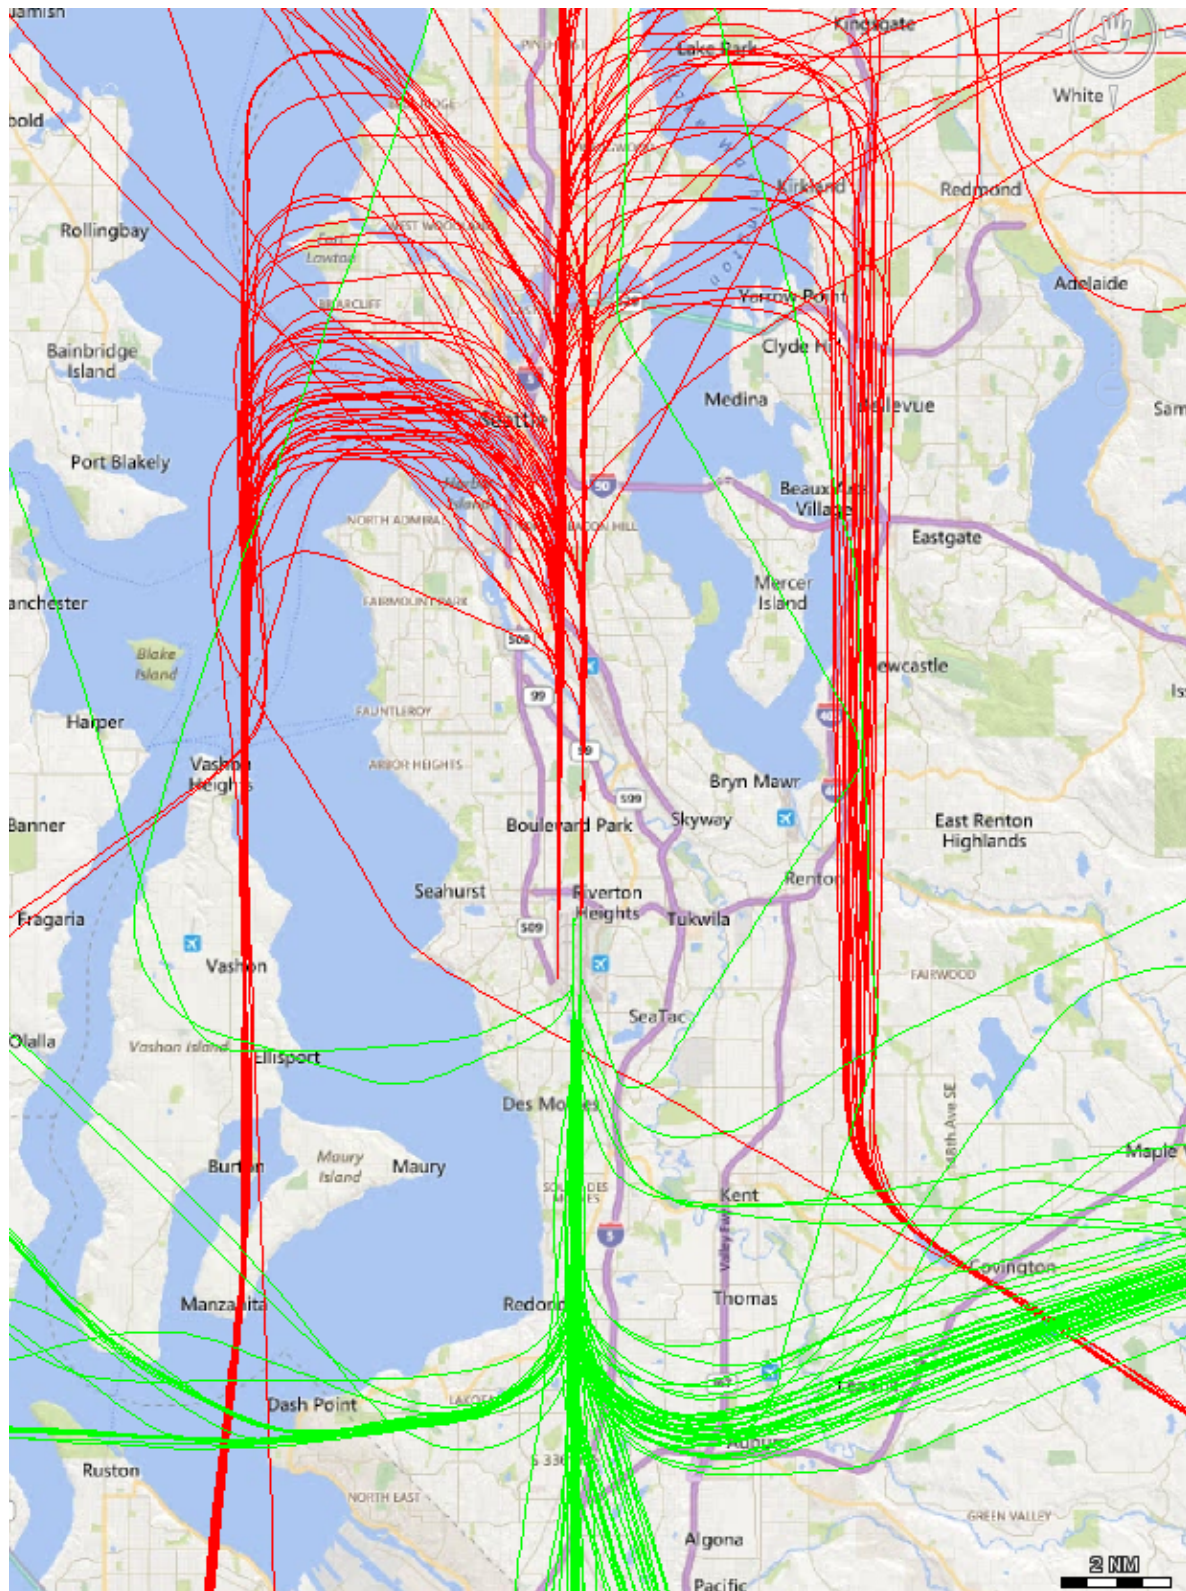

2018-03-08	North Flow	0%	2
	South Flow	100%	1,125

Flight track map depicts aircraft operations for  
Seattle – Tacoma International Airport  
On March 9, 2018 – South Flow Operations Only

**Legend**

- Overflights
- Departures
- Arrivals

2018-03-08	North Flow	0%	2
	South Flow	100%	1,125

Flight track map depicts aircraft operations for  
Seattle - Tacoma International Airport  
On March 10, 2018 - South Flow Operations Only

**Legend**

- ~ Overflights
- ~ Departures
- ~ Arrivals