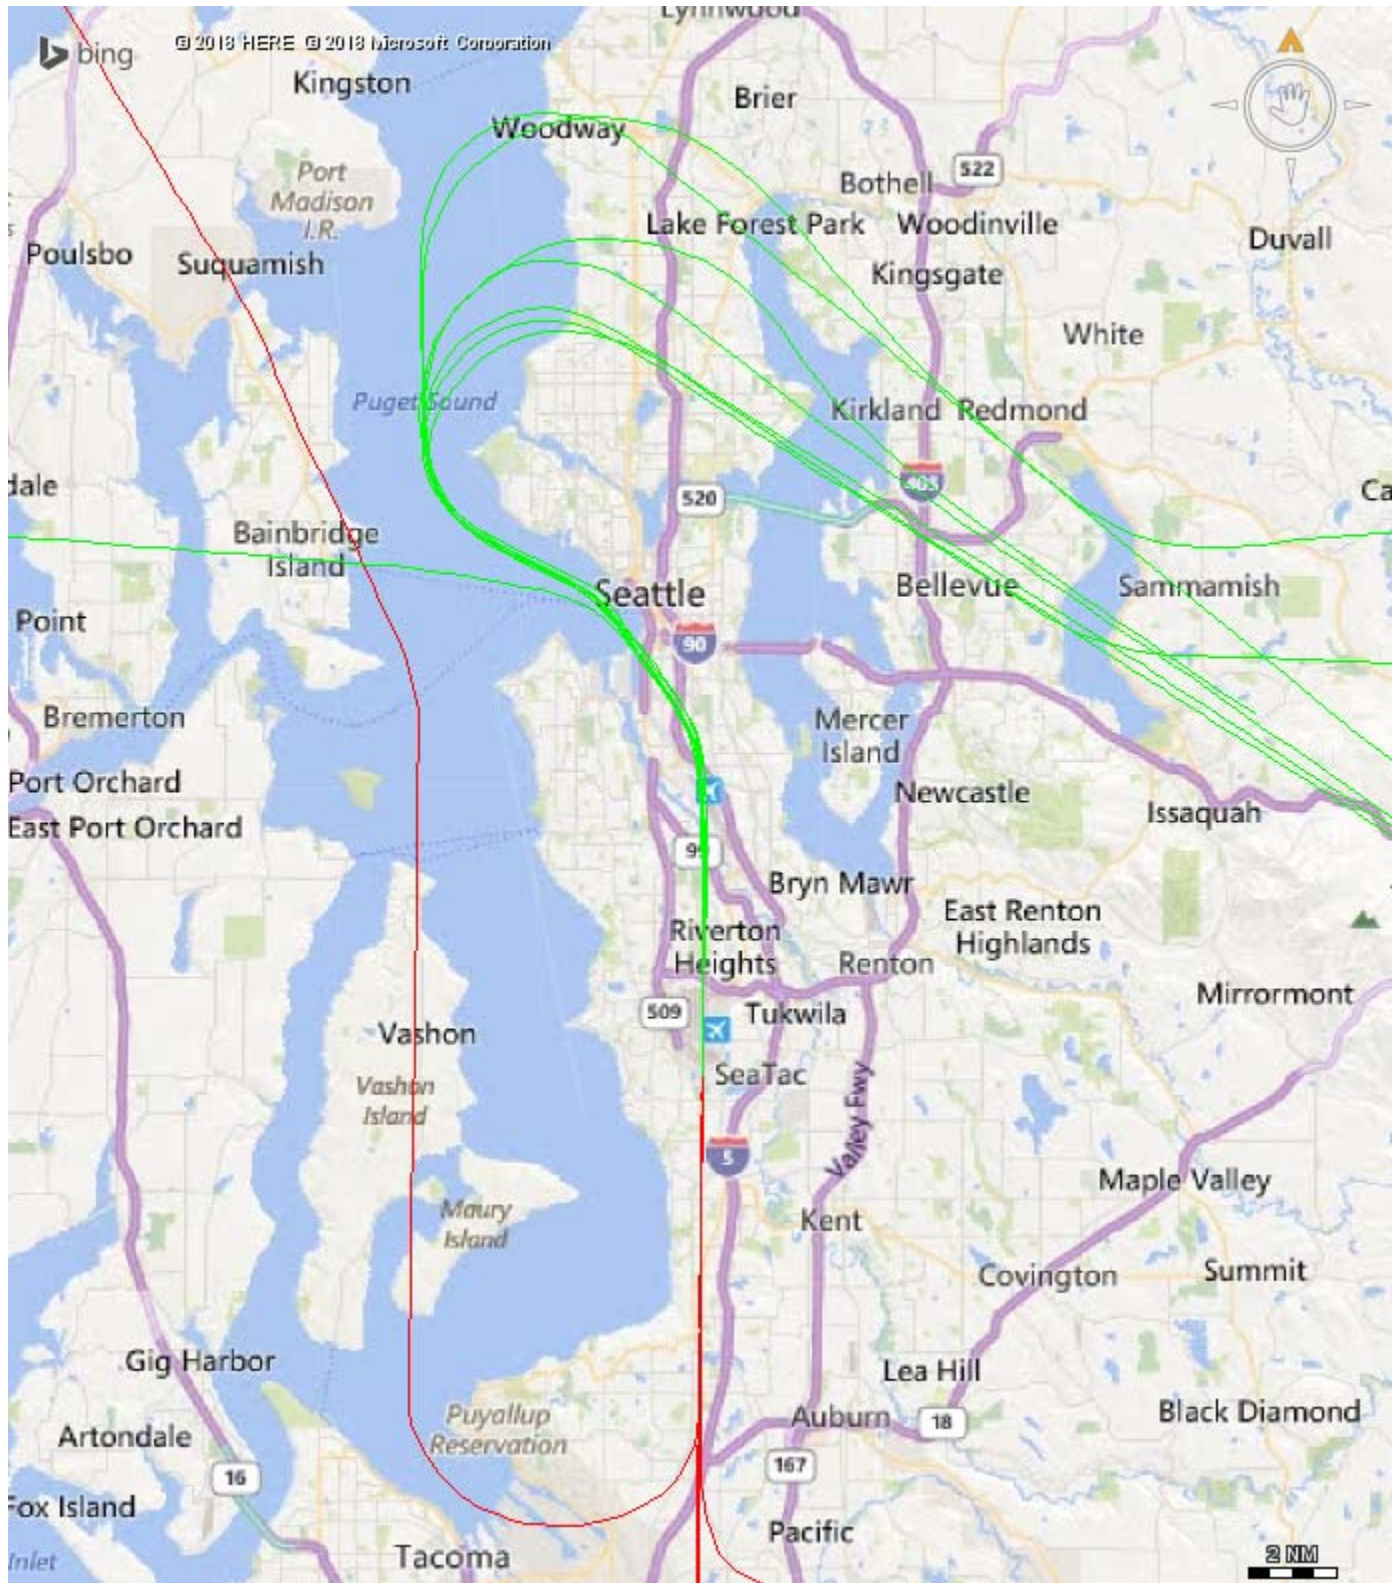

Flight track map depicts aircraft operations for Seattle – Tacoma International Airport
On March 4, 2018 – North Flow Operations Only

Legend

- ~ Overflights
- ~ Departures
- ~ Arrivals

2018-03-04	North Flow	2%	16
	South Flow	98%	1,013