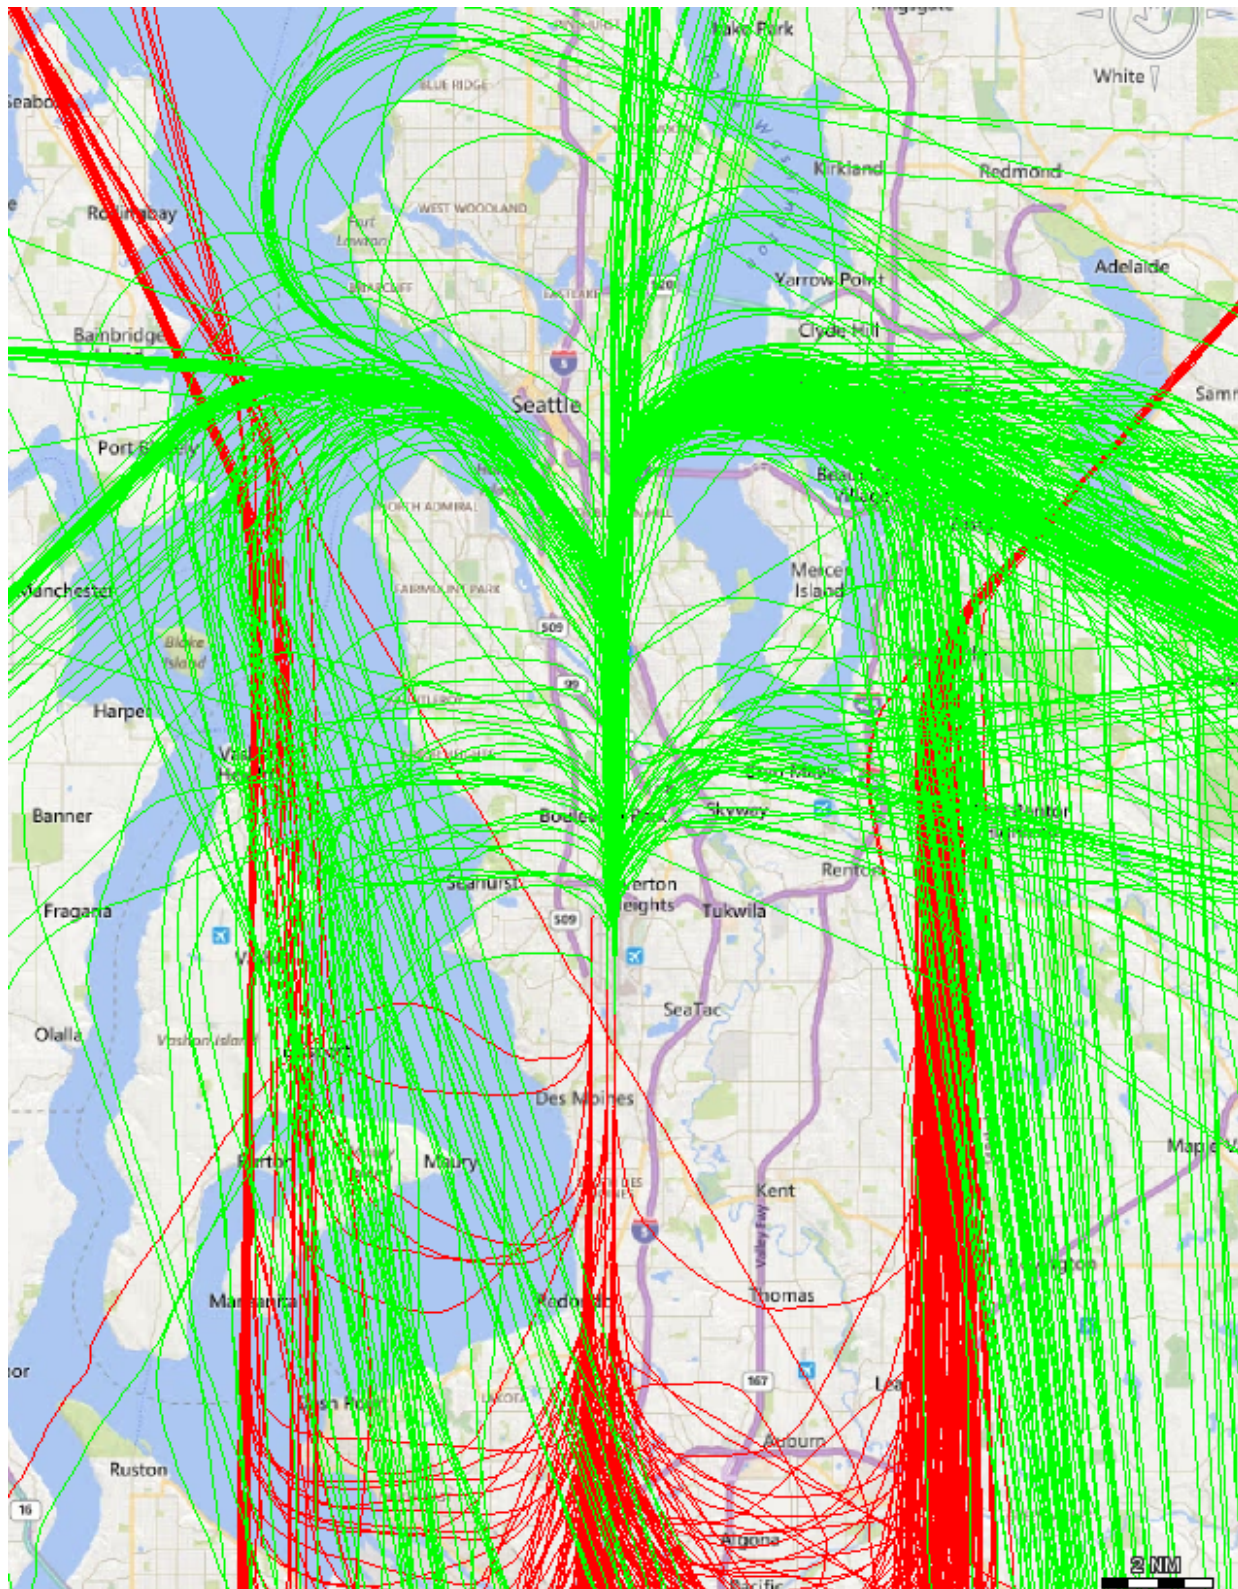

Flight track map depicts aircraft operations for Seattle – Tacoma International Airport  
On March 5, 2018 – South Flow Operations Only

**Legend**

- ~ Overflights
- ~ Departures
- ~ Arrivals

2018-03-05

North Flow  
South Flow

0%

100%

1,117

Flight track map depicts aircraft operations for Seattle - Tacoma International Airport  
On March 6, 2018 - South Flow Operations Only

**Legend**

- Overflights
- Departures
- Arrivals

2018-03-06	North Flow	<div style="width: 90%; height: 10px; background-color: blue;"></div>	90%	991
	South Flow	<div style="width: 10%; height: 10px; background-color: red;"></div>	10%	115

Flight track map depicts aircraft operations for  
Seattle - Tacoma International Airport  
On March 6, 2018 - North Flow Operations Only

**Legend**

- ~ Overflights
- ~ Departures
- ~ Arrivals

2018-03-06	North Flow	<div style="width: 90%; height: 15px; background-color: blue;"></div>	90%	991
	South Flow	<div style="width: 10%; height: 15px; background-color: red;"></div>	10%	115

Flight track map depicts aircraft operations for  
Seattle – Tacoma International Airport  
On March 7, 2018 – South Flow Operations Only

2018-03-07

North Flow  
South Flow

- Legend**
- Overflights
  - Departures
  - Arrivals