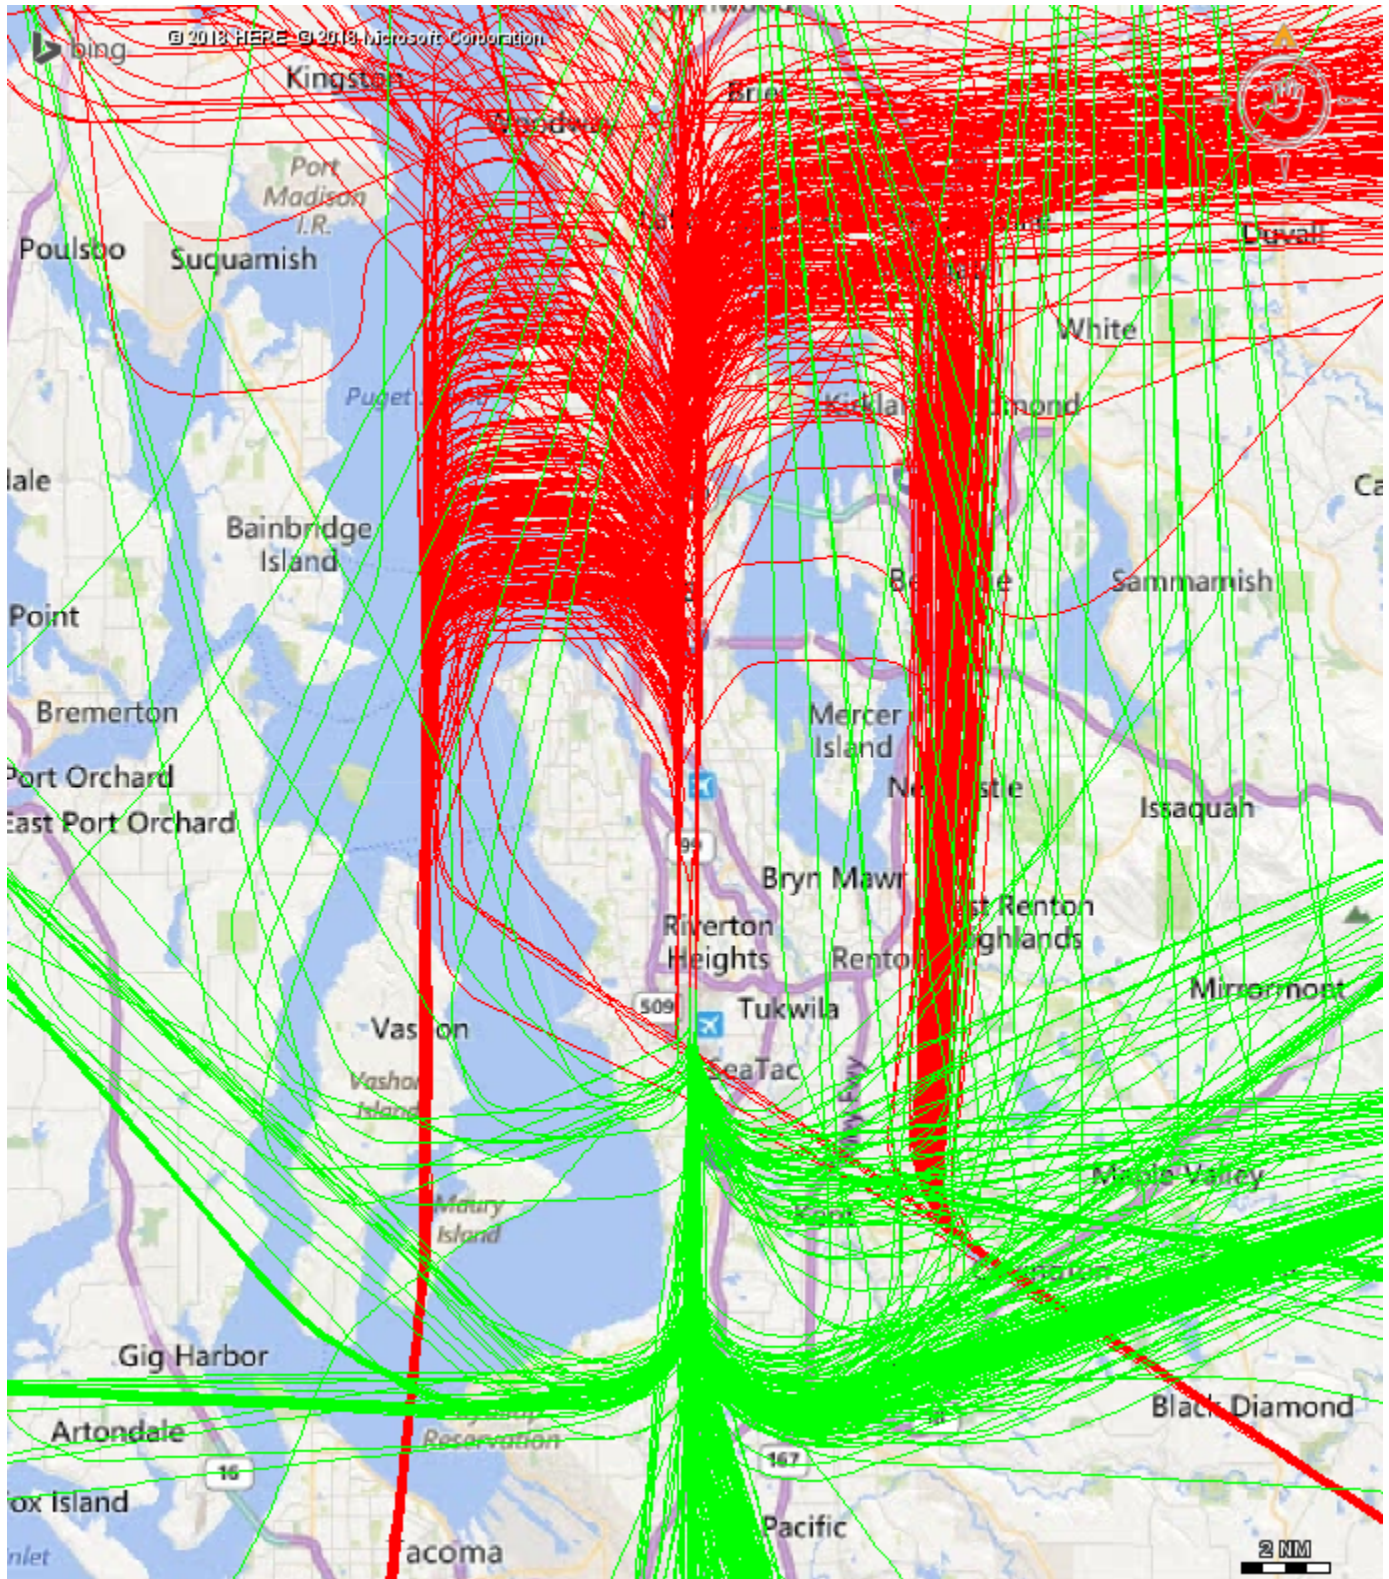

2018-03-03	North Flow	<div style="width: 97%; height: 10px; background-color: blue;"></div>	97%	909
	South Flow	<div style="width: 3%; height: 10px; background-color: red;"></div>	3%	25

Flight track map depicts aircraft operations for Seattle – Tacoma International Airport  
On March 4, 2018 – North Flow Operations Only

**Legend**

- ~ Overflights
- ~ Departures
- ~ Arrivals

2018-03-04	North Flow	<div style="width: 2%; height: 10px; background-color: blue;"></div> 2%	16
	South Flow	<div style="width: 98%; height: 10px; background-color: red;"></div> 98%	1,013

Flight track map depicts aircraft operations for Seattle – Tacoma International Airport  
On March 4, 2018 – South Flow Operations Only

**Legend**

- ~ Overflights
- ~ Departures
- ~ Arrivals

2018-03-04	North Flow	<div style="width: 2%; height: 10px; background-color: blue;"></div>	2%	16
	South Flow	<div style="width: 98%; height: 10px; background-color: red;"></div>	98%	1,013

Flight track map depicts aircraft operations for Seattle – Tacoma International Airport  
On March 5, 2018 – South Flow Operations Only

**Legend**

- ~ Overflights
- ~ Departures
- ~ Arrivals

2018-03-05

North Flow  
South Flow