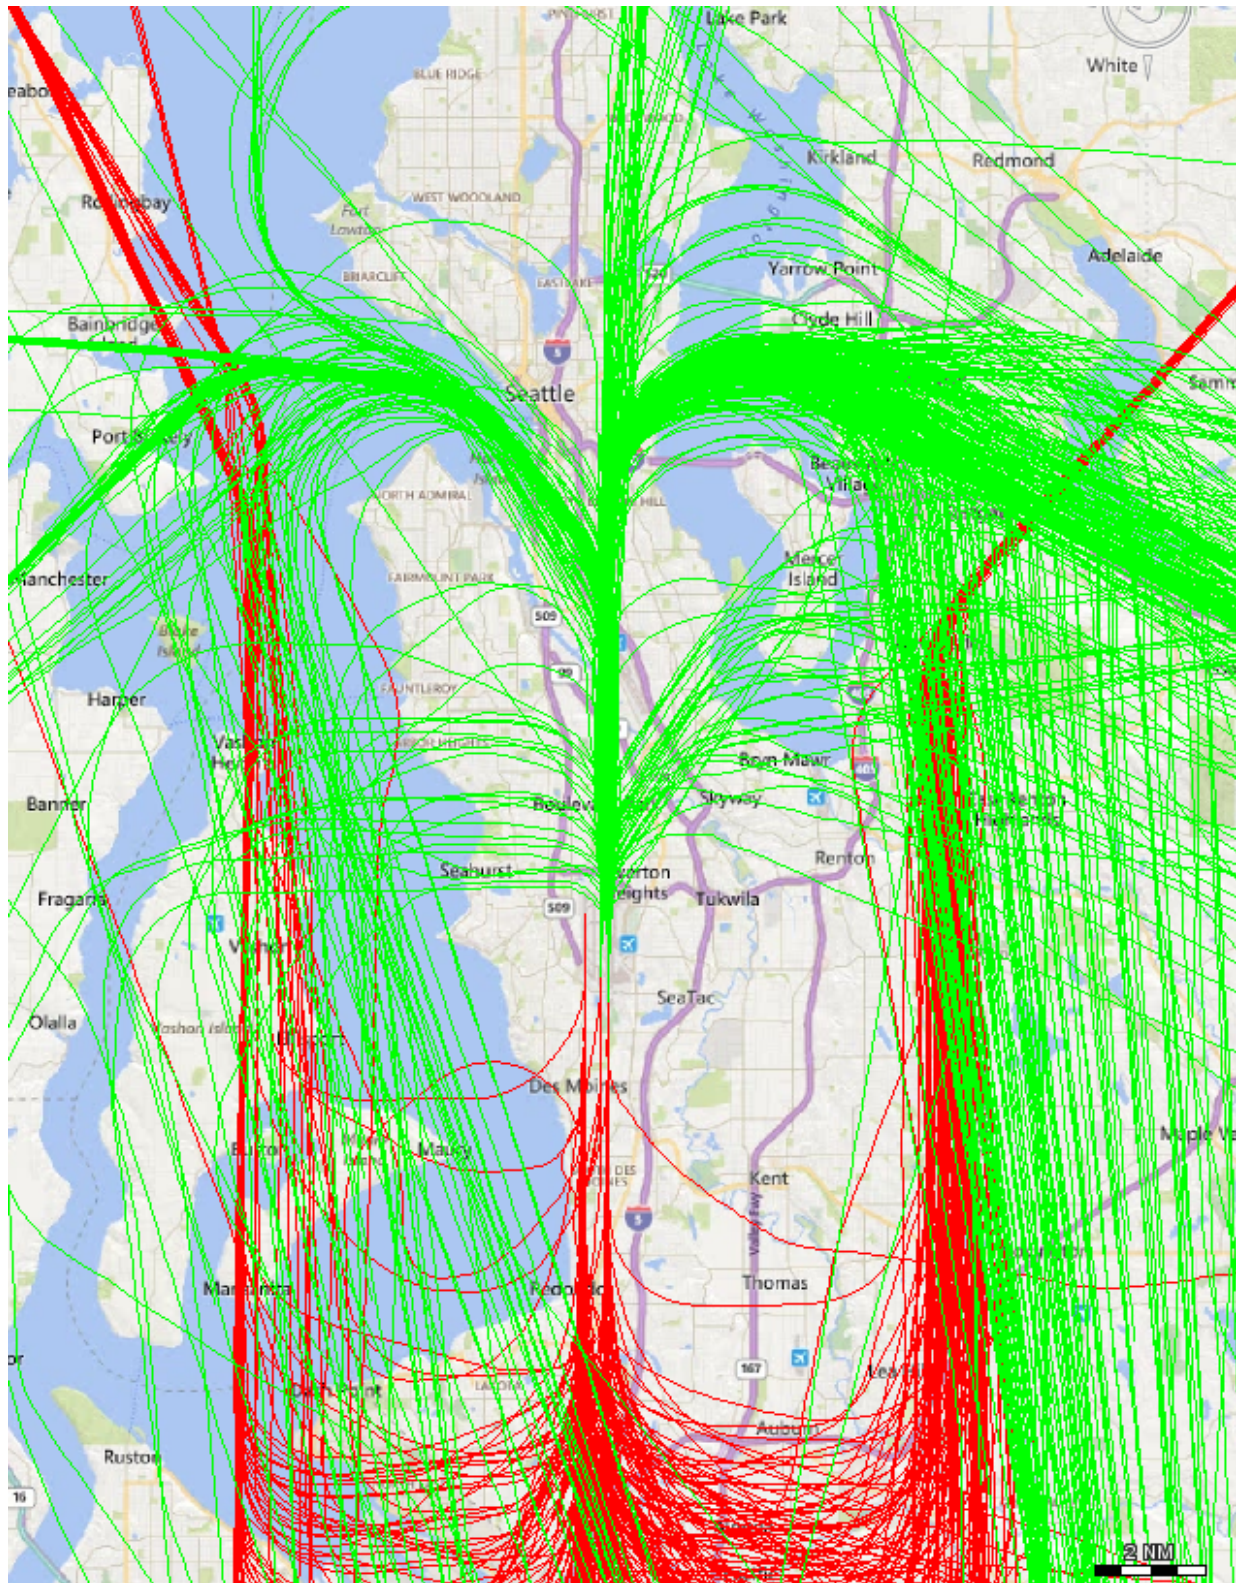

0%

100%

1,117

Flight track map depicts aircraft operations for Seattle - Tacoma International Airport  
On March 6, 2018 - South Flow Operations Only

**Legend**

- Overflights
- Departures
- Arrivals

2018-03-06	North Flow	<div style="width: 90%; height: 10px; background-color: blue;"></div>	90%	991
	South Flow	<div style="width: 10%; height: 10px; background-color: red;"></div>	10%	115

Flight track map depicts aircraft operations for  
Seattle - Tacoma International Airport  
On March 6, 2018 - North Flow Operations Only

**Legend**

- ~ Overflights
- ~ Departures
- ~ Arrivals

2018-03-06	North Flow	<div style="width: 90%; height: 15px; background-color: blue;"></div>	90%	991
	South Flow	<div style="width: 10%; height: 15px; background-color: red;"></div>	10%	115

Flight track map depicts aircraft operations for  
Seattle – Tacoma International Airport  
On March 7, 2018 – South Flow Operations Only

2018-03-07

North Flow  
South Flow

- Legend**
- Overflights
  - Departures
  - Arrivals

948  
159

Flight track map depicts aircraft operations for  
Seattle – Tacoma International Airport  
On March 7, 2018 – North Flow Operations Only

**Legend**

- ~ Overflights
- ~ Departures
- ~ Arrivals

2018-03-07