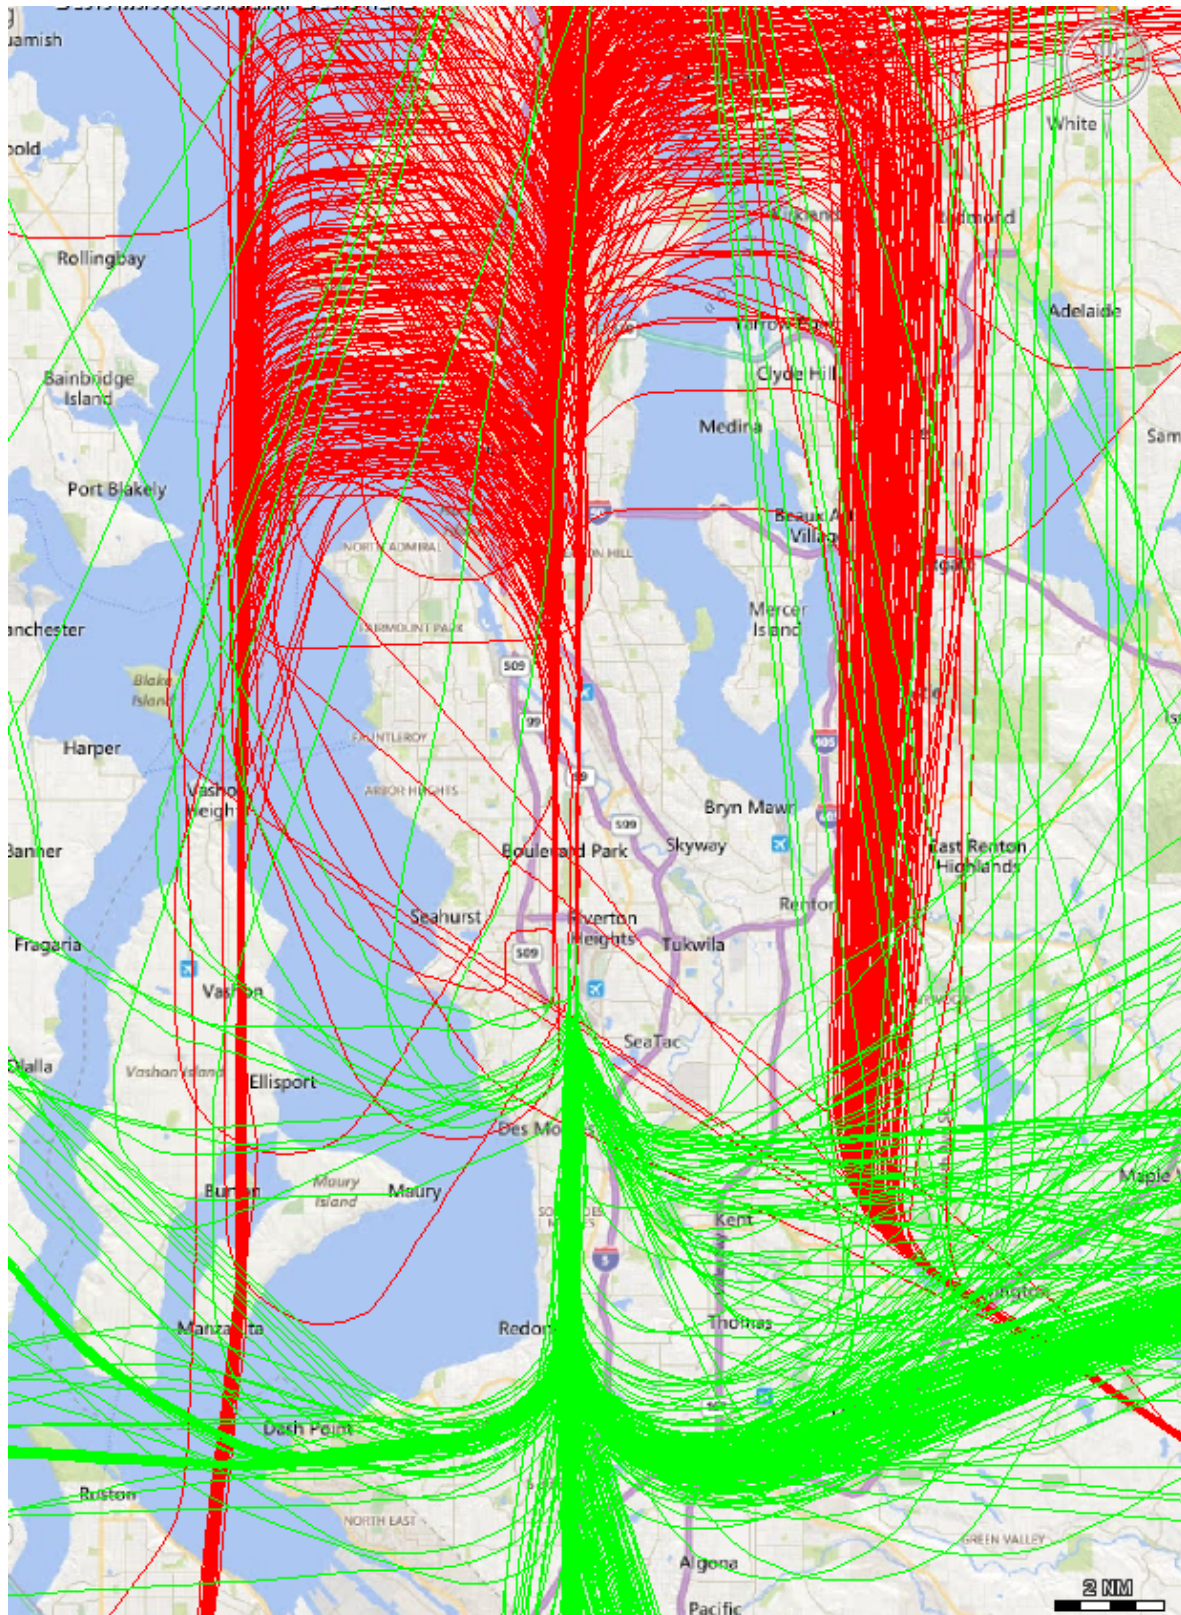

948  
159

Flight track map depicts aircraft operations for  
Seattle – Tacoma International Airport  
On March 7, 2018 – North Flow Operations Only

**Legend**

- ~ Overflights
- ~ Departures
- ~ Arrivals

2018-03-07

North Flow  
South Flow

948  
159

Flight track map depicts aircraft operations for Seattle – Tacoma International Airport  
On March 8, 2018 – South Flow Operations Only

**Legend**

- ↔ Overflights
- ↔ Departures
- ↔ Arrivals

2018-03-08	North Flow	0%	2
	South Flow	100%	1,125

Flight track map depicts aircraft operations for  
Seattle – Tacoma International Airport  
On March 9, 2018 – South Flow Operations Only

**Legend**

- Overflights
- Departures
- Arrivals

2018-03-08	North Flow	0%	2
	South Flow	100%	1,125

Flight track map depicts aircraft operations for  
Seattle - Tacoma International Airport  
On March 10, 2018 - South Flow Operations Only

**Legend**

- ~ Overflights
- ~ Departures
- ~ Arrivals