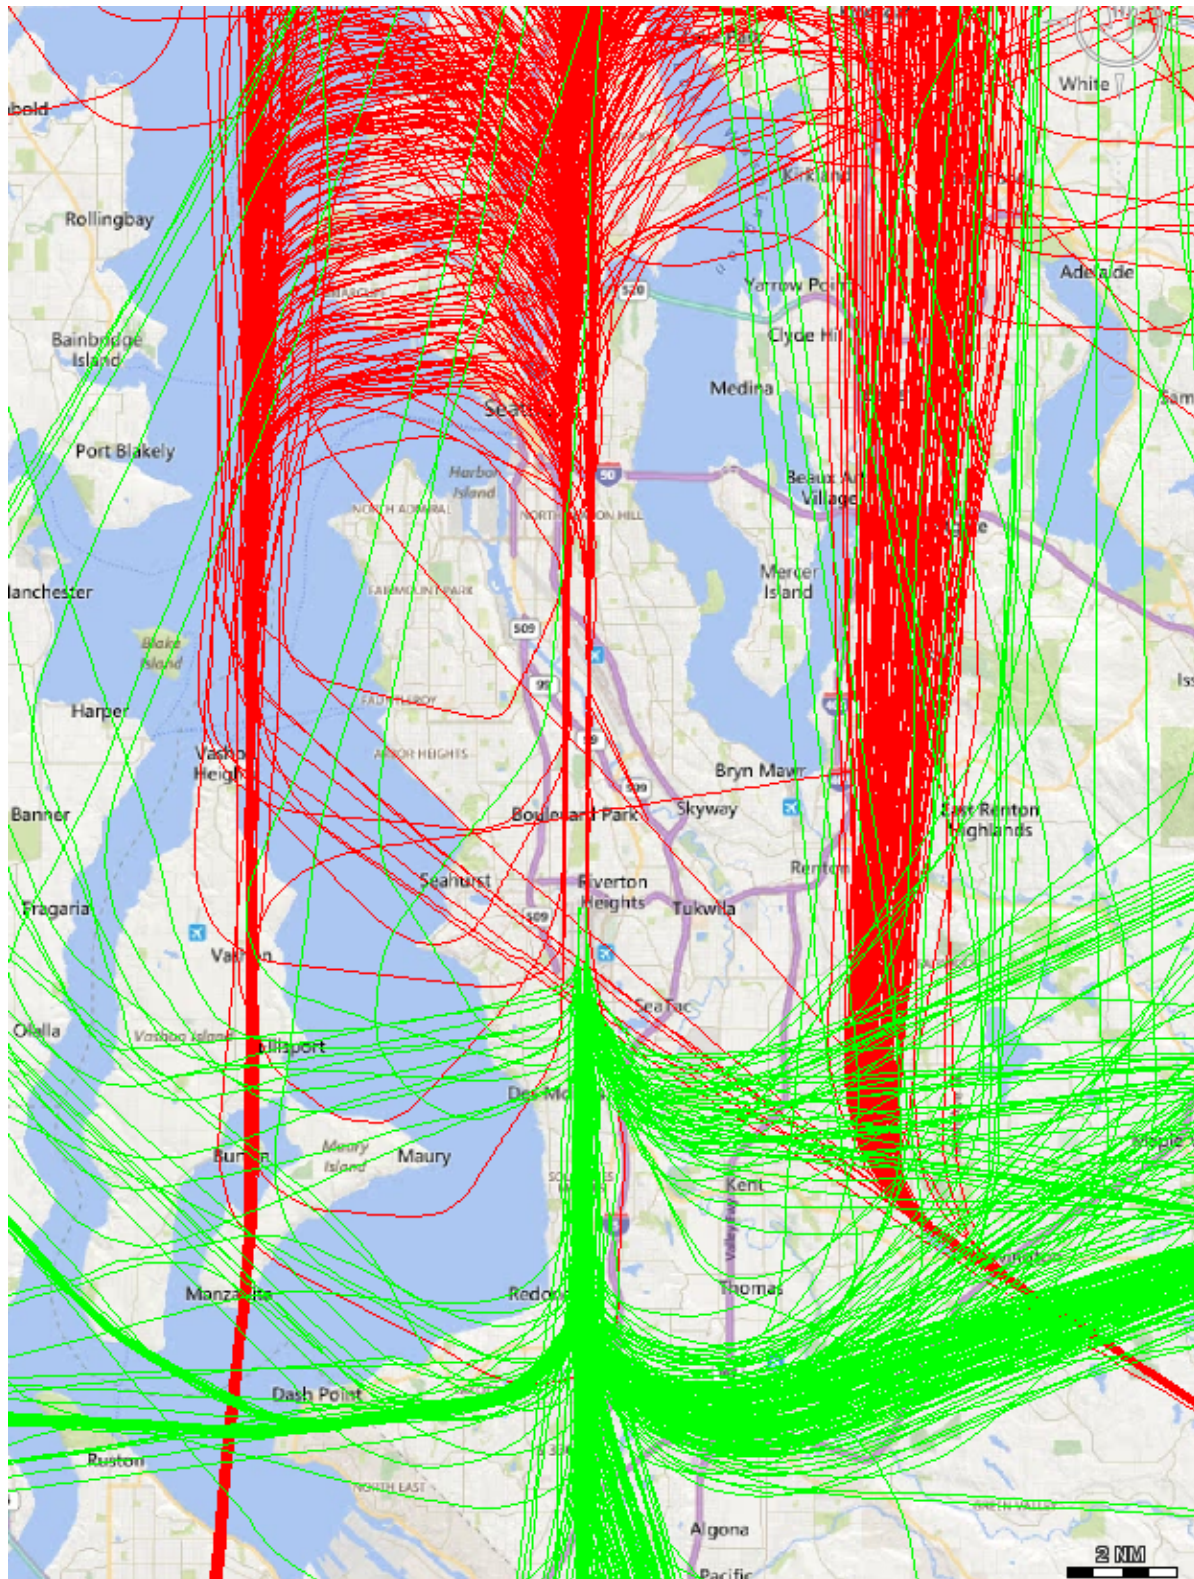

Flight track map depicts aircraft operations for  
Seattle – Tacoma International Airport  
On March 7, 2018 – South Flow Operations Only

2018-03-07

North Flow  
South Flow

- Legend**
- Overflights
  - Departures
  - Arrivals

948  
159

Flight track map depicts aircraft operations for  
Seattle – Tacoma International Airport  
On March 7, 2018 – North Flow Operations Only

**Legend**

- ~ Overflights
- ~ Departures
- ~ Arrivals

2018-03-07

North Flow  
South Flow

948  
159

Flight track map depicts aircraft operations for Seattle – Tacoma International Airport  
On March 8, 2018 – South Flow Operations Only

**Legend**

- ↔ Overflights
- ↔ Departures
- ↔ Arrivals

2018-03-08	North Flow	0%	2
	South Flow	100%	1,125

Flight track map depicts aircraft operations for  
Seattle – Tacoma International Airport  
On March 9, 2018 – South Flow Operations Only

**Legend**

- Overflights
- Departures
- Arrivals