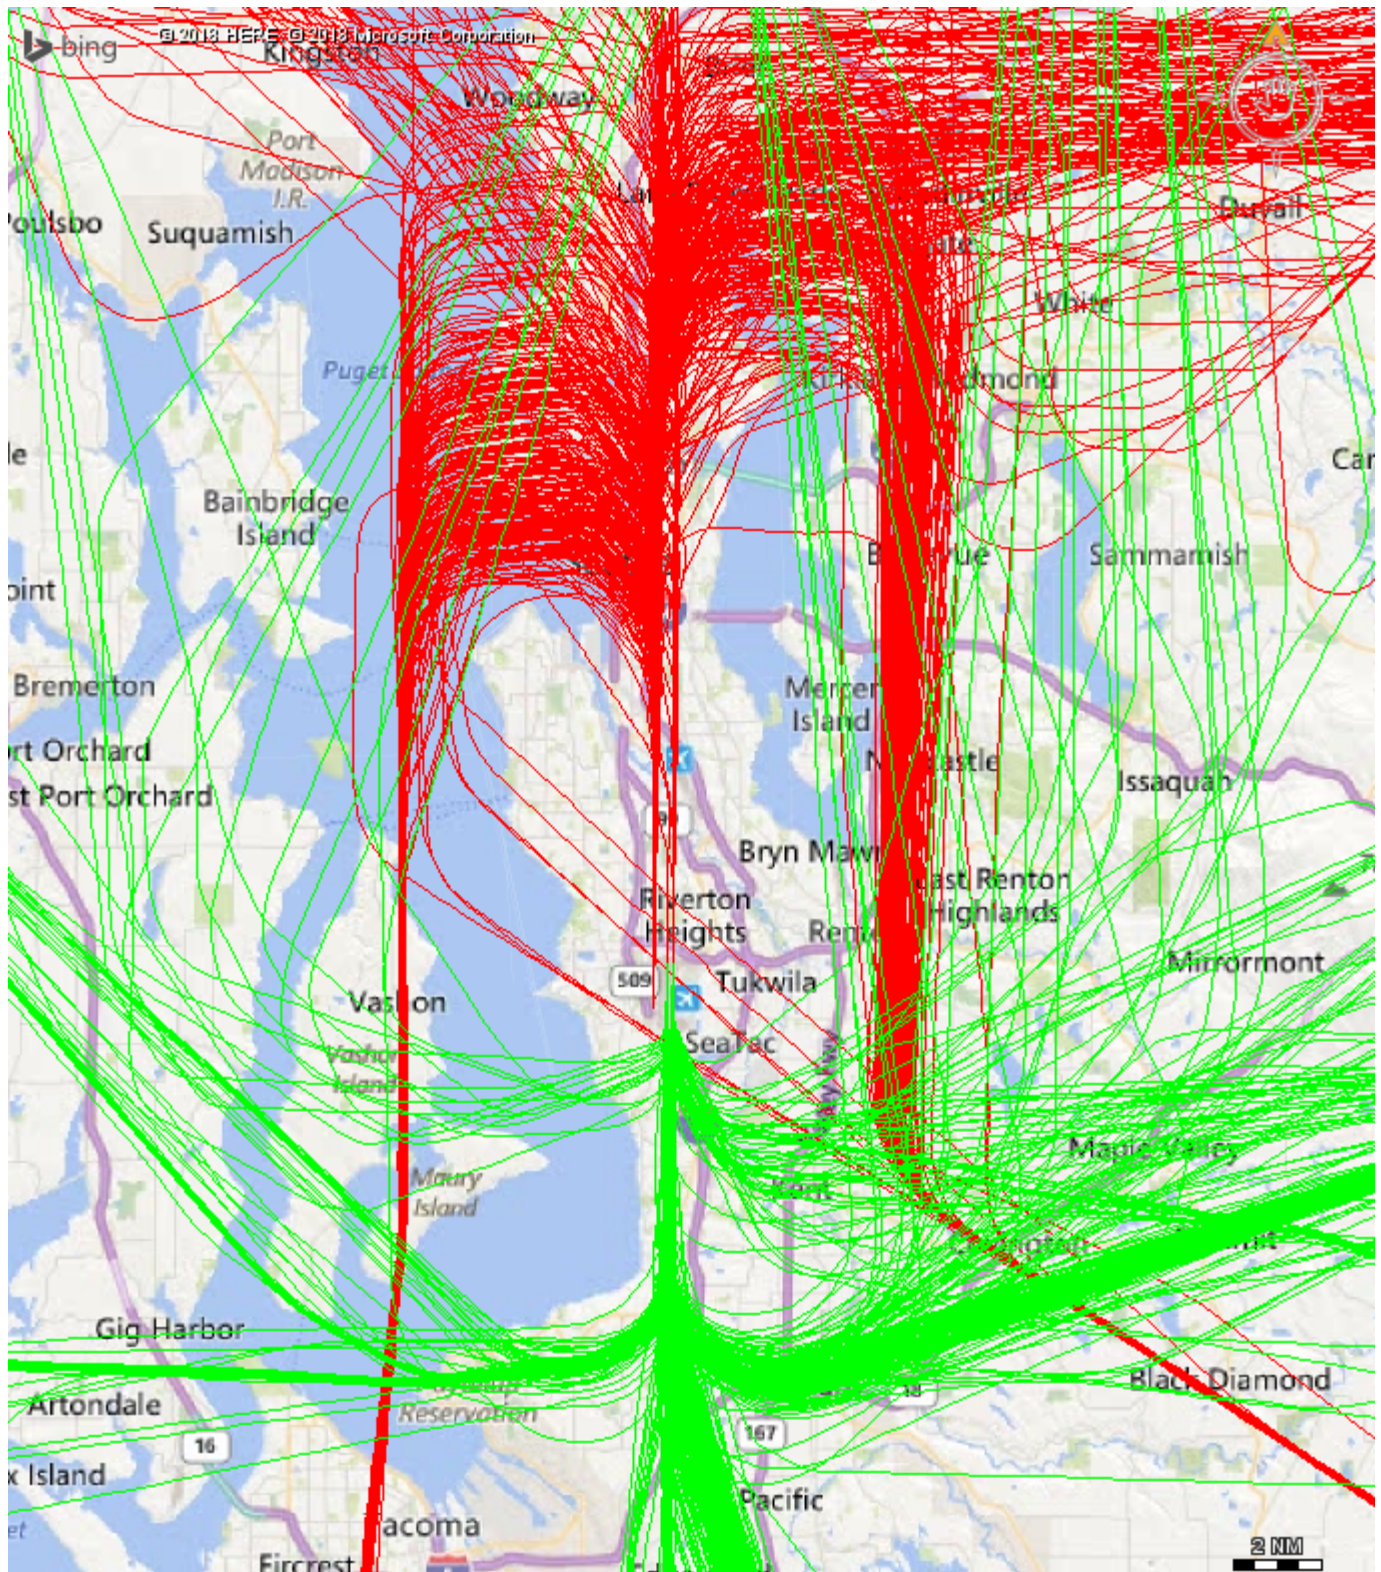

Flight track map depicts aircraft operations for Seattle – Tacoma International Airport  
On March 1, 2018 – South Flow Operations Only

**Legend**

- Overflights
- Departures
- Arrivals

2018-03-01

North Flow  
South Flow

145  
953

Flight track map depicts aircraft operations for Seattle – Tacoma International Airport  
On March 2, 2018 – South Flow Operations Only

**Legend**

- ~ Overflights
- ~ Departures
- ~ Arrivals

2018-03-02

North Flow  
South Flow

0%

100%

0

1,118

Flight track map depicts aircraft operations for Seattle – Tacoma International Airport  
On March 3, 2018 – South Flow Operations Only

**Legend**

- ~ Overflights
- ~ Departures
- ~ Arrivals

2018-03-03	North Flow		97%	909
	South Flow		3%	25

Flight track map depicts aircraft operations for  
 Seattle – Tacoma International Airport  
 On March 3, 2018 – North Flow Operations Only

**Legend**

- ~ Overflights
- ~ Departures
- ~ Arrivals