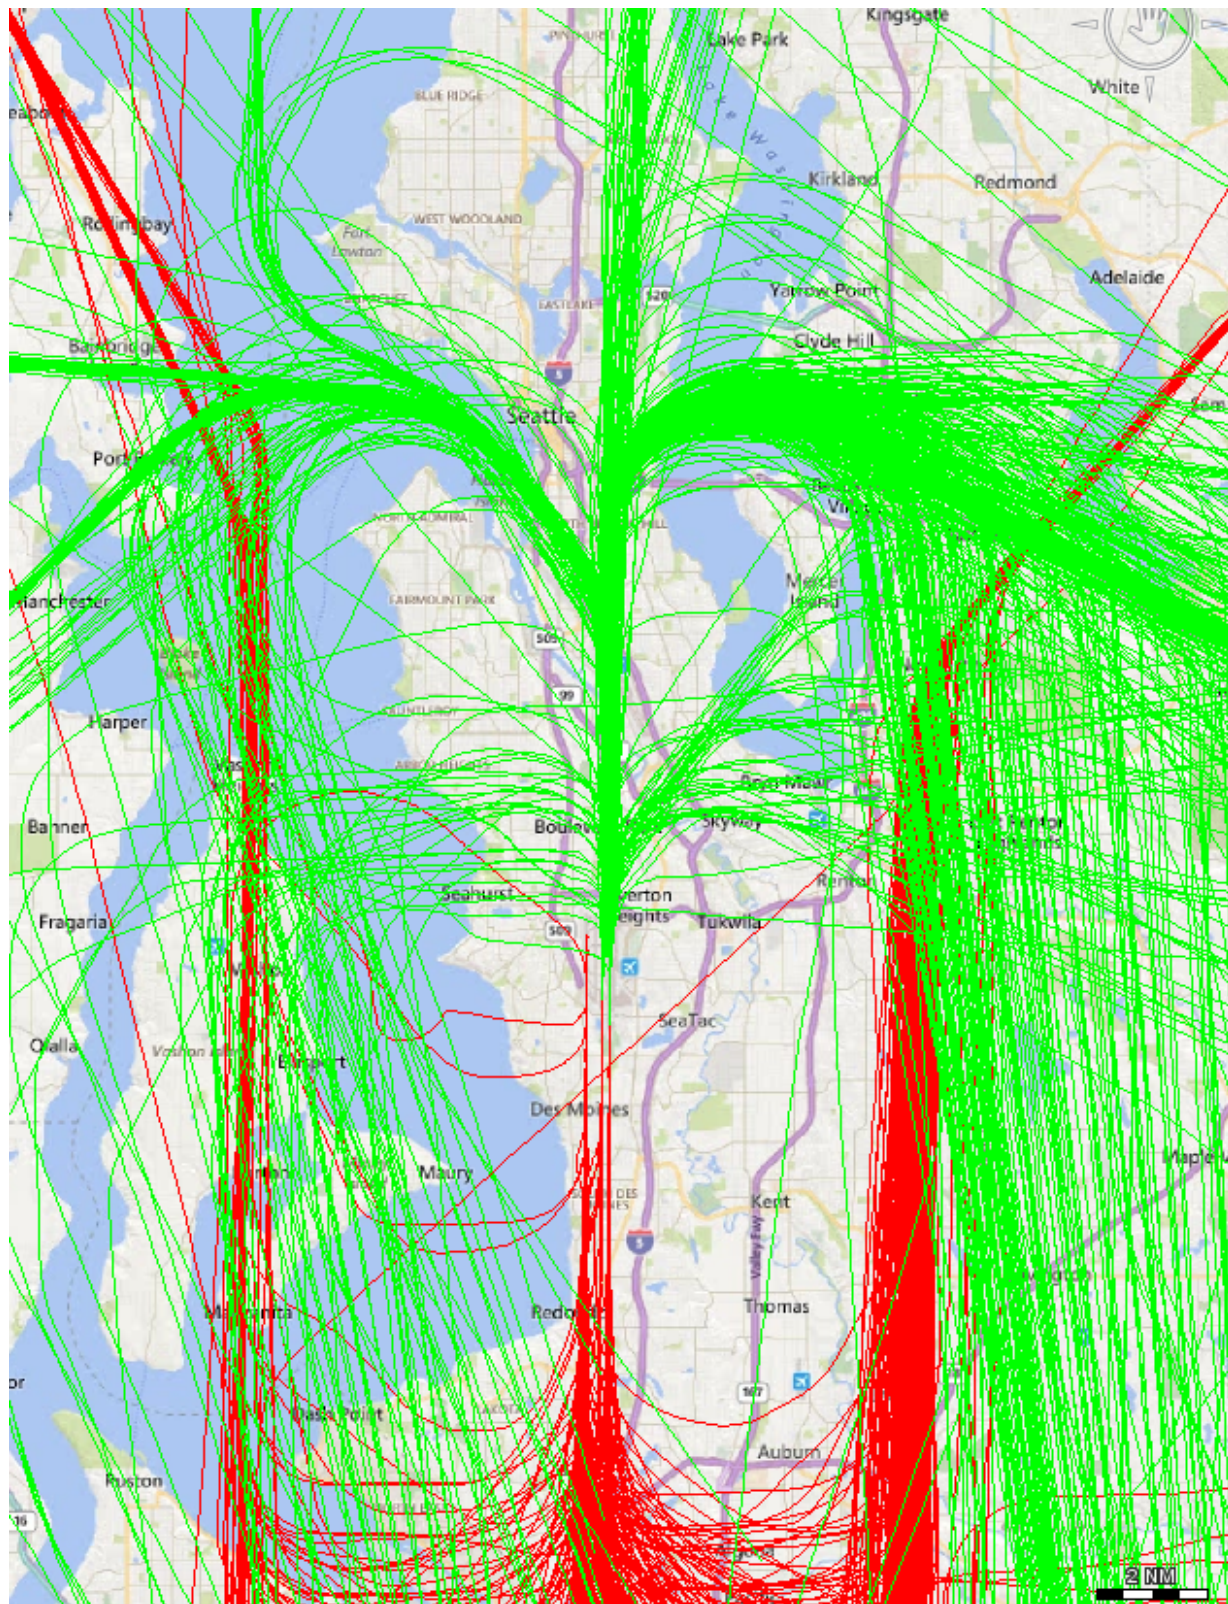

- Legend**
- Overflights
  - Departures
  - Arrivals

2018-03-15	North Flow	<div style="width: 100px; height: 15px; background-color: blue; border: 1px solid black;"></div>	78%
	South Flow	<div style="width: 100px; height: 15px; background-color: red; border: 1px solid black;"></div>	22%

913  
265

Flight track map depicts aircraft operations for  
Seattle – Tacoma International Airport  
On March 15, 2018 – North Flow Operations Only

**Legend**

- Overflights
- Departures
- Arrivals

2018-03-15	North Flow	<div style="width: 78%; height: 15px; background-color: blue;"></div>	78%
	South Flow	<div style="width: 22%; height: 15px; background-color: red;"></div>	22%

913  
265

Flight track map depicts aircraft operations for  
Seattle – Tacoma International Airport  
On March 16, 2018 – South Flow Operations Only

**Legend**

- ↗ Overflights
- ↗ Departures
- ↗ Arrivals

2018-03-16

North Flow  
South Flow

1,160  
23

Flight track map depicts aircraft operations for  
Seattle – Tacoma International Airport  
On March 16, 2018 – North Flow Operations Only

- Legend**
- Overflights
  - Departures
  - Arrivals