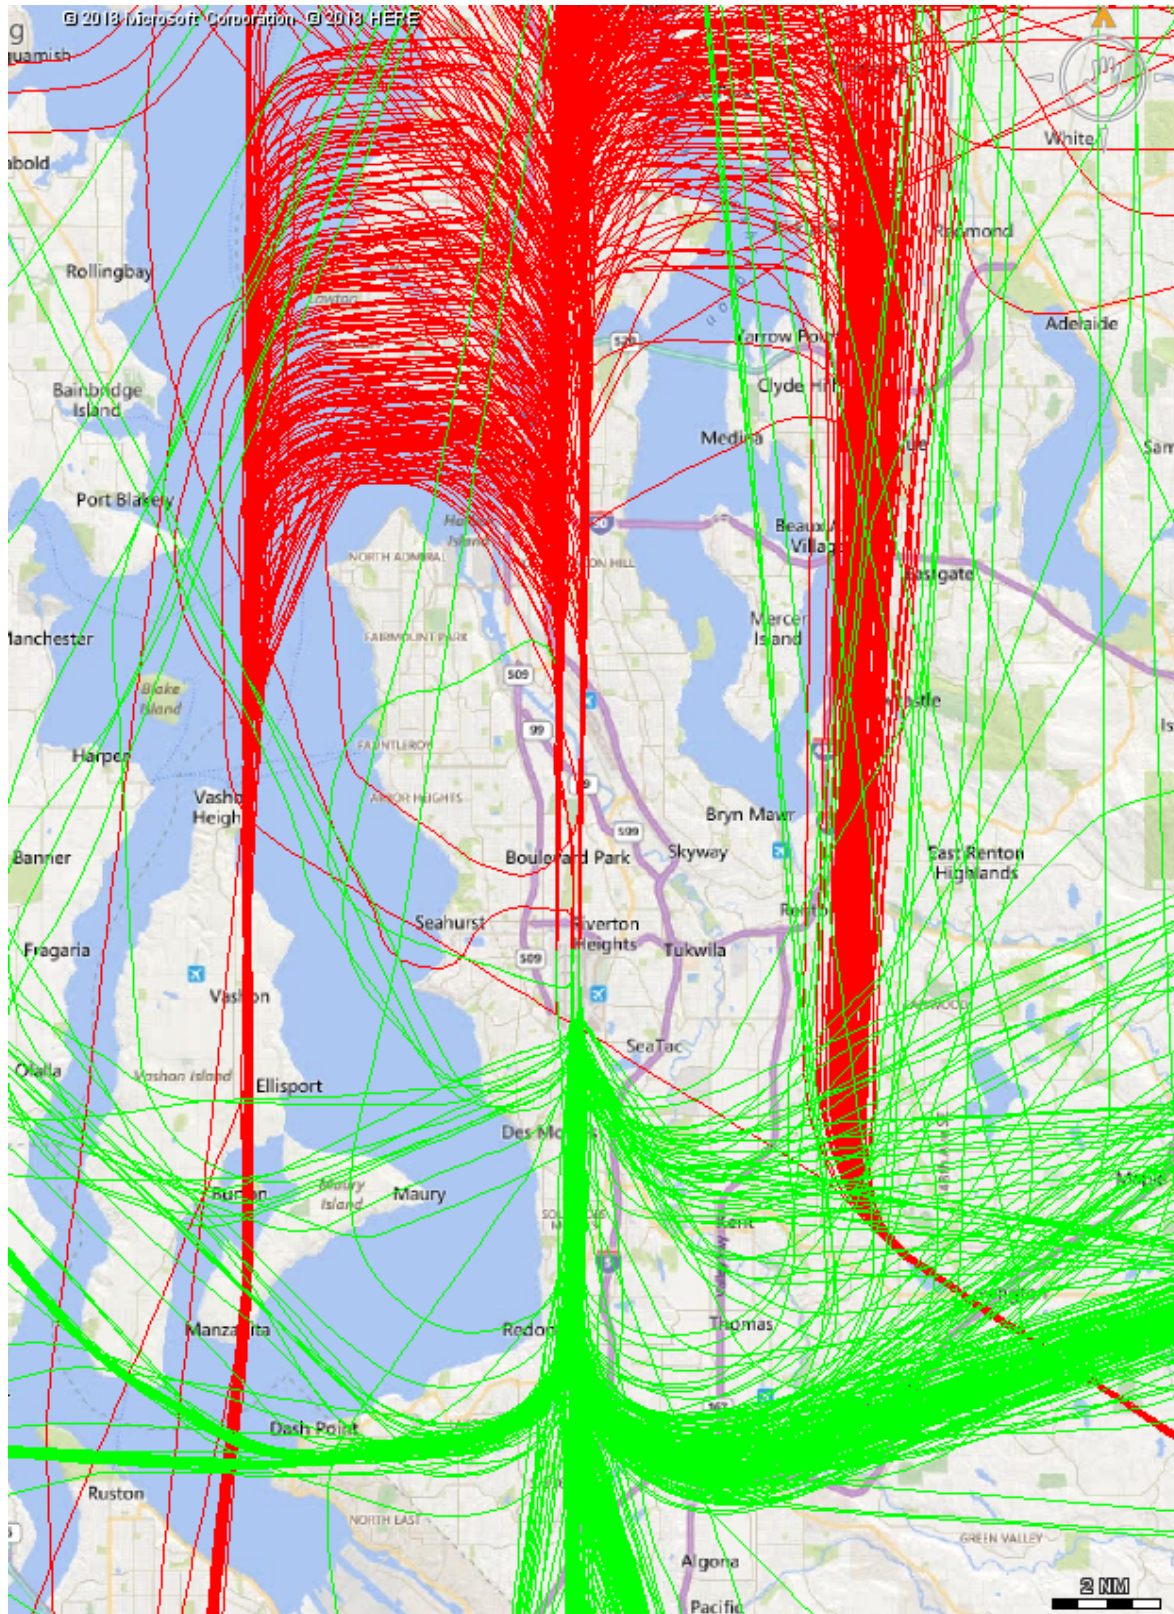

530  
641

Flight track map depicts aircraft operations for  
Seattle – Tacoma International Airport  
On March 13, 2018 – South Flow Operations Only

**Legend**

- Overflights
- Departures
- Arrivals

2018-03-13

North Flow  
South Flow

0%

100%

0

1,138

Flight track map depicts aircraft operations for  
Seattle – Tacoma International Airport  
On March 14, 2018 – South Flow Operations Only

**Legend**

-  Overflights
-  Departures
-  Arrivals

2018-03-14	North Flow	0%	0
	South Flow	<div style="width: 100%; height: 10px; background-color: red;"></div> 100%	1,145

Flight track map depicts aircraft operations for  
Seattle – Tacoma International Airport  
On March 15, 2018 – South Flow Operations Only

- Legend**
- Overflights
  - Departures
  - Arrivals

2018-03-15	North Flow	<div style="width: 100px; height: 15px; background-color: blue; border: 1px solid black;"></div>	78%
	South Flow	<div style="width: 100px; height: 15px; background-color: red; border: 1px solid black;"></div>	22%