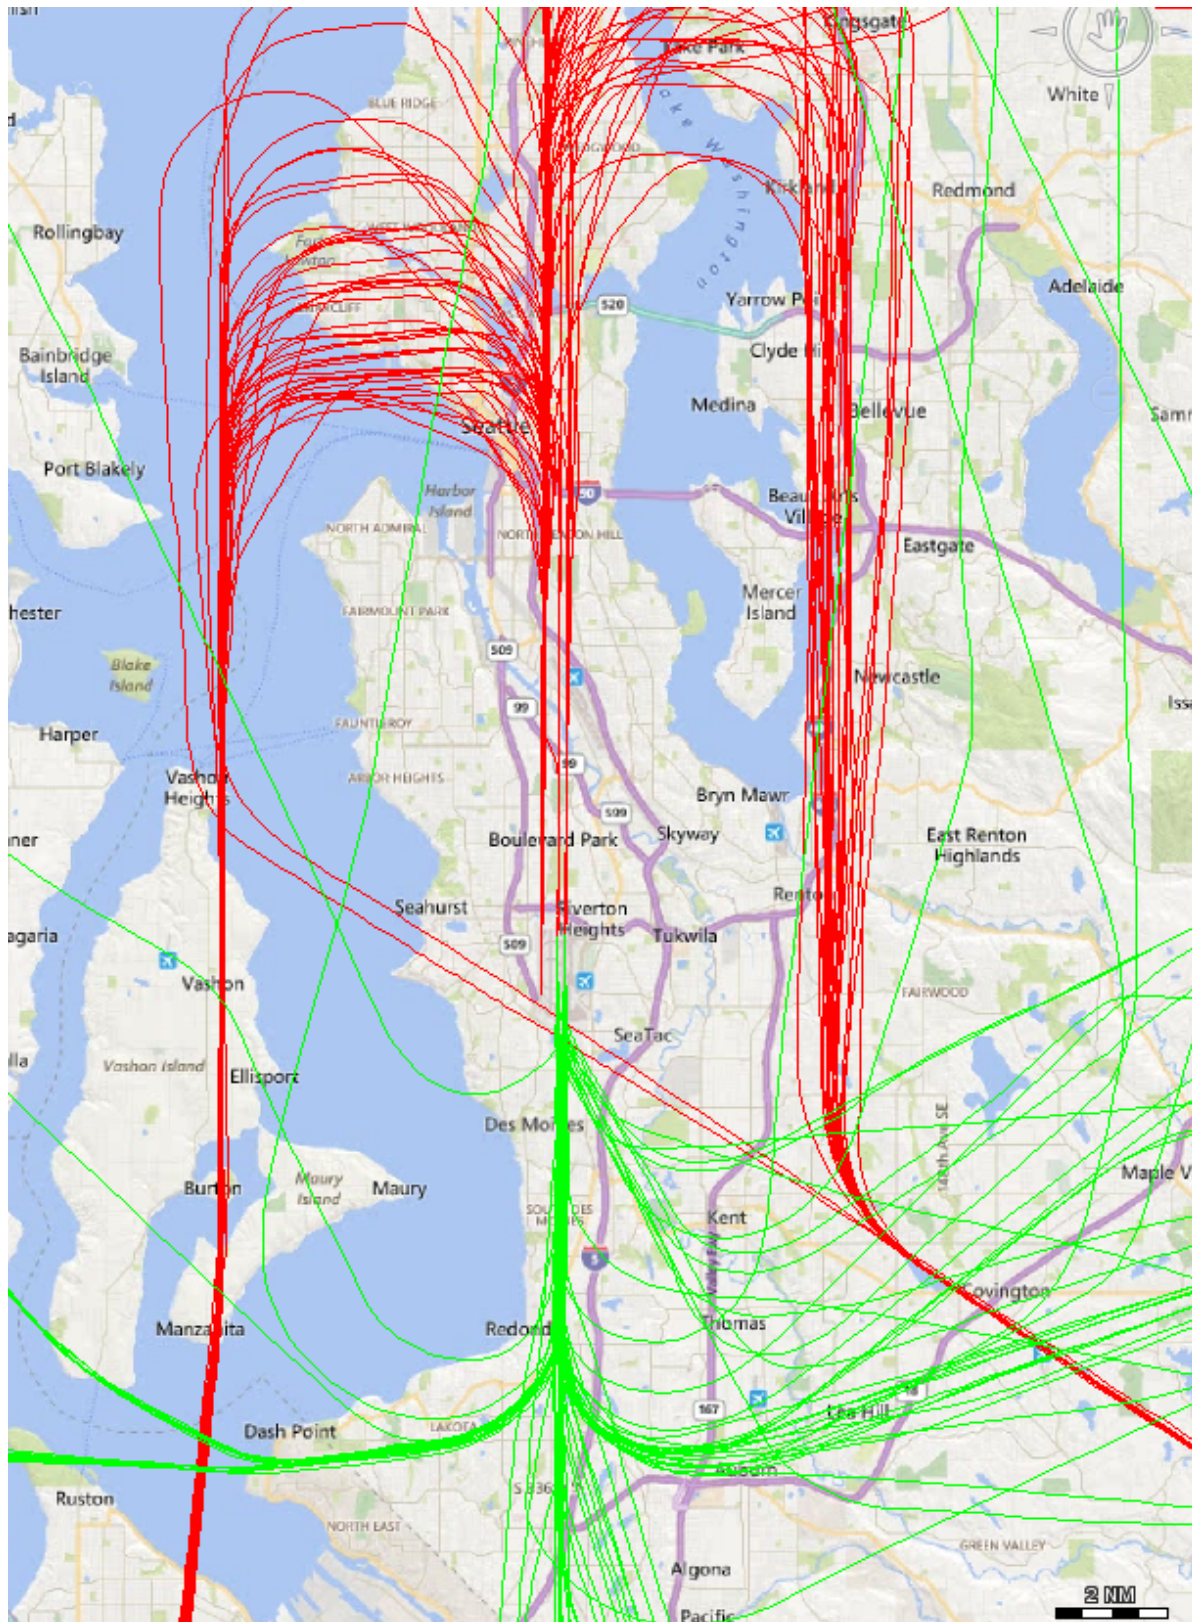

Flight track map depicts aircraft operations for Seattle – Tacoma International Airport  
On March 5, 2018 – South Flow Operations Only

**Legend**

- ~ Overflights
- ~ Departures
- ~ Arrivals

2018-03-05

North Flow  
South Flow

0%

100%

1,117

Flight track map depicts aircraft operations for Seattle - Tacoma International Airport  
On March 6, 2018 - South Flow Operations Only

**Legend**

- Overflights
- Departures
- Arrivals

2018-03-06	North Flow	<div style="width: 90%; height: 10px; background-color: blue;"></div>	90%	991
	South Flow	<div style="width: 10%; height: 10px; background-color: red;"></div>	10%	115

Flight track map depicts aircraft operations for  
Seattle - Tacoma International Airport  
On March 6, 2018 - North Flow Operations Only

**Legend**

- ~ Overflights
- ~ Departures
- ~ Arrivals

2018-03-06	North Flow	<div style="width: 90%; height: 15px; background-color: blue;"></div>	90%	991
	South Flow	<div style="width: 10%; height: 15px; background-color: red;"></div>	10%	115

Flight track map depicts aircraft operations for  
Seattle – Tacoma International Airport  
On March 7, 2018 – South Flow Operations Only

2018-03-07

North Flow  
South Flow

- Legend**
- Overflights
  - Departures
  - Arrivals