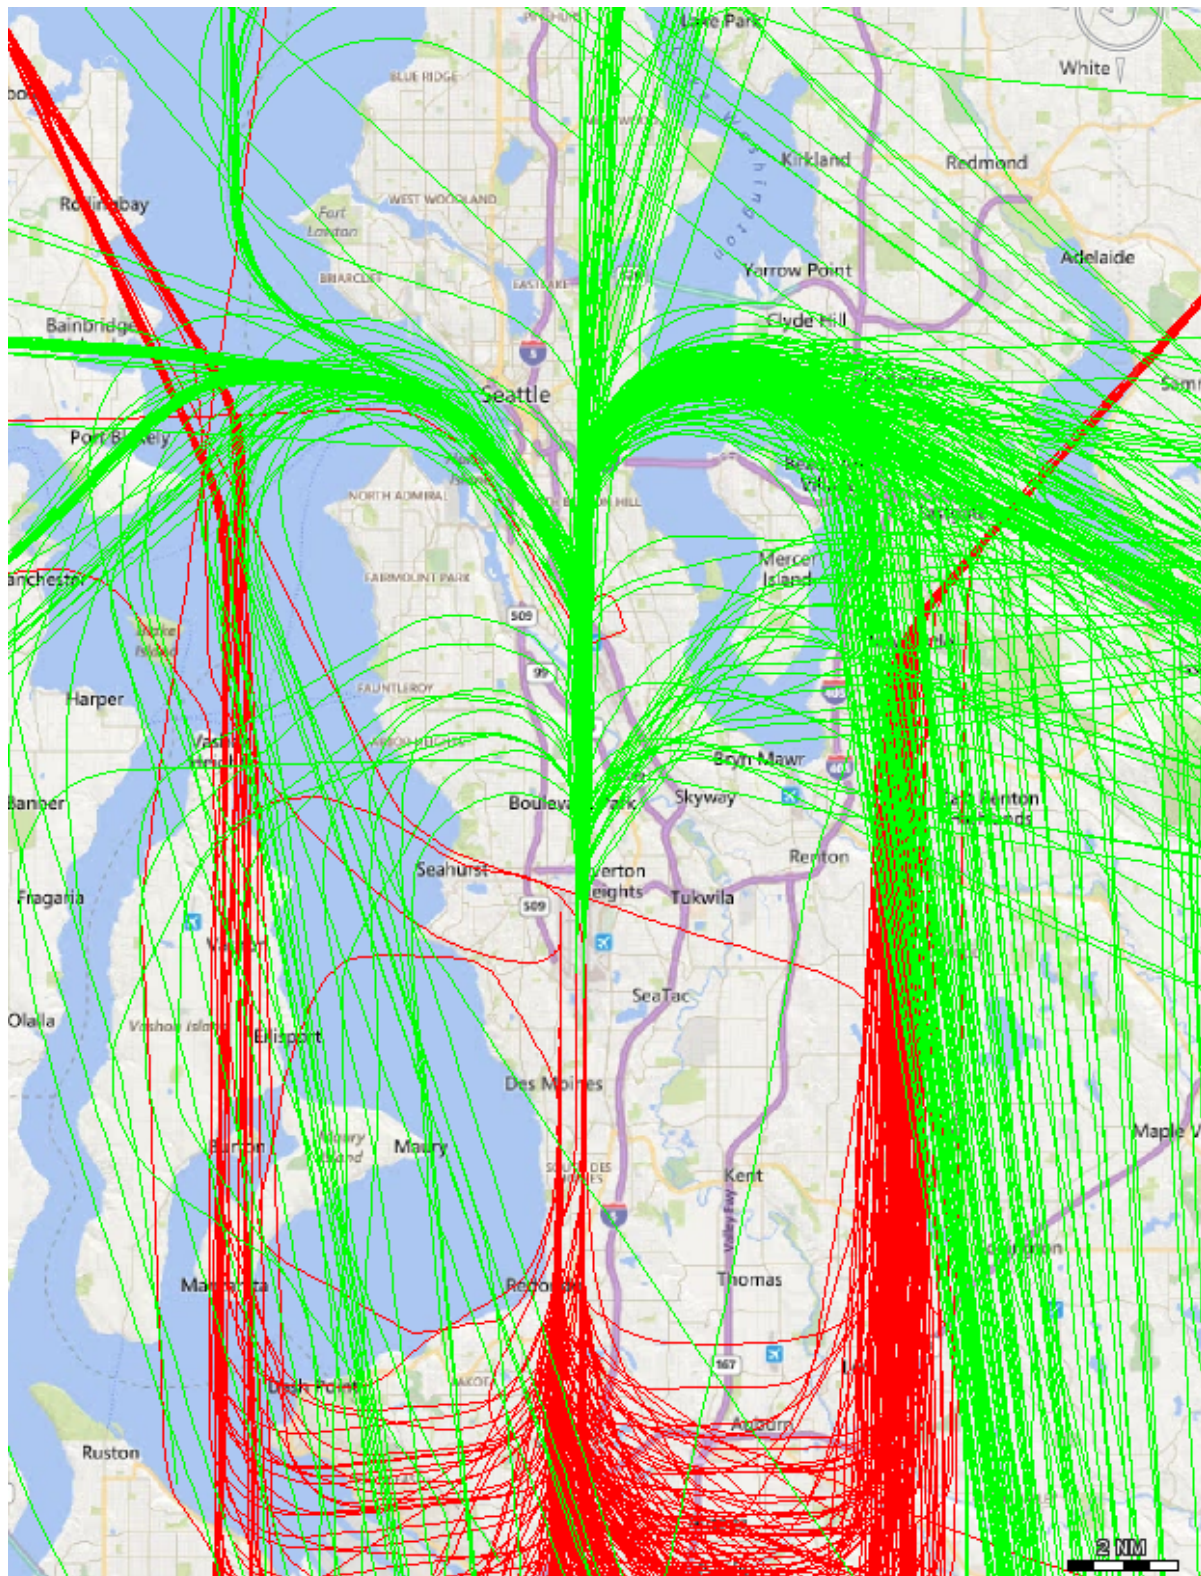

2018-03-08	North Flow	0%	2
	South Flow	100%	1,125

Flight track map depicts aircraft operations for  
Seattle – Tacoma International Airport  
On March 9, 2018 – South Flow Operations Only

**Legend**

- Overflights
- Departures
- Arrivals

2018-03-08	North Flow	0%	2
	South Flow	100%	1,125

Flight track map depicts aircraft operations for  
Seattle - Tacoma International Airport  
On March 10, 2018 - South Flow Operations Only

**Legend**

- ~ Overflights
- ~ Departures
- ~ Arrivals

2018-03-10

North Flow  
South Flow

756  
219

Flight track map depicts aircraft operations for  
Seattle – Tacoma International Airport  
On March 10, 2018 – North Flow Operations Only

**Legend**

- ~ Overflights
- ~ Departures
- ~ Arrivals

2018-03-10

North Flow  
South Flow

756  
219

Flight track map depicts aircraft operations for  
Seattle – Tacoma International Airport  
On March 11, 2018 – North Flow Operations Only

**Legend**

- Overflights
- Departures
- Arrivals