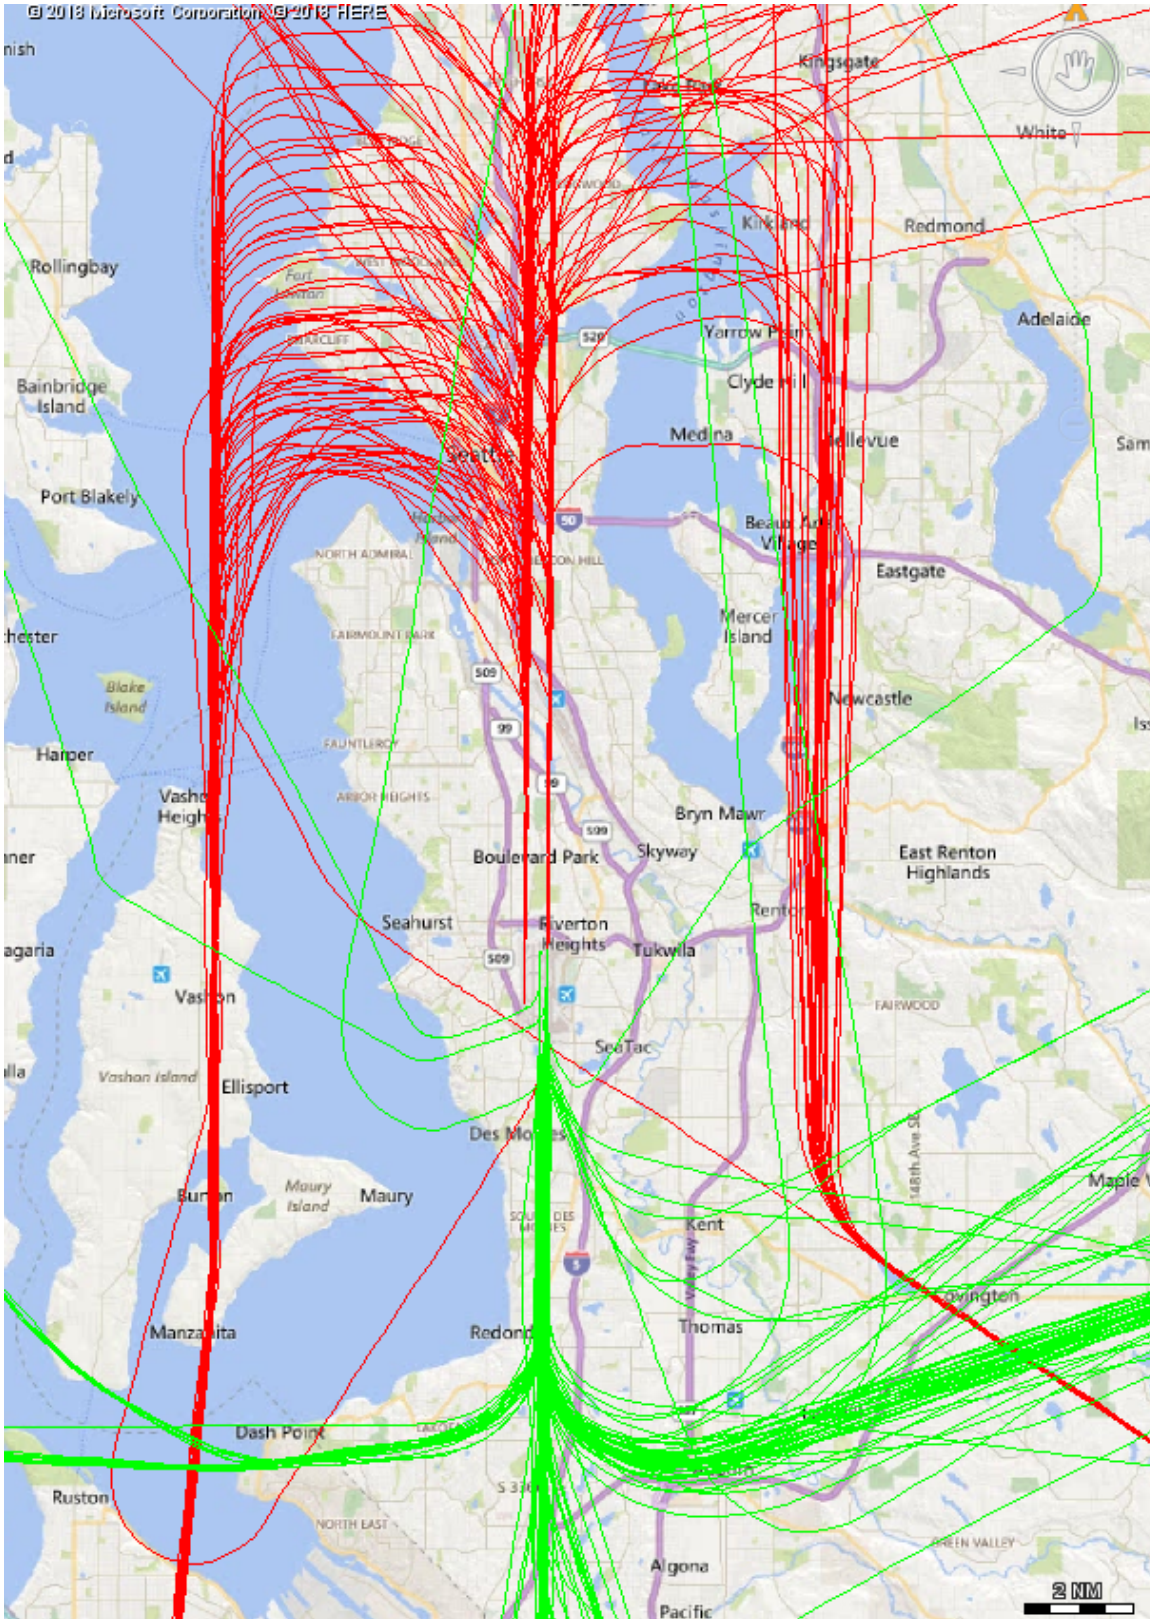

530  
641

Flight track map depicts aircraft operations for  
Seattle – Tacoma International Airport  
On March 13, 2018 – South Flow Operations Only

**Legend**

- Overflights
- Departures
- Arrivals

2018-03-13

North Flow  
South Flow

0%

100%

0

1,138

Flight track map depicts aircraft operations for  
Seattle – Tacoma International Airport  
On March 14, 2018 – South Flow Operations Only

**Legend**

-  Overflights
-  Departures
-  Arrivals

2018-03-14	North Flow	0%	0
	South Flow	<div style="width: 100%; height: 10px; background-color: red;"></div> 100%	1,145

Flight track map depicts aircraft operations for  
Seattle – Tacoma International Airport  
On March 15, 2018 – South Flow Operations Only

- Legend**
- Overflights
  - Departures
  - Arrivals

2018-03-15	North Flow	<div style="width: 100px; height: 15px; background-color: blue; border: 1px solid black;"></div>	78%
	South Flow	<div style="width: 100px; height: 15px; background-color: red; border: 1px solid black;"></div>	22%