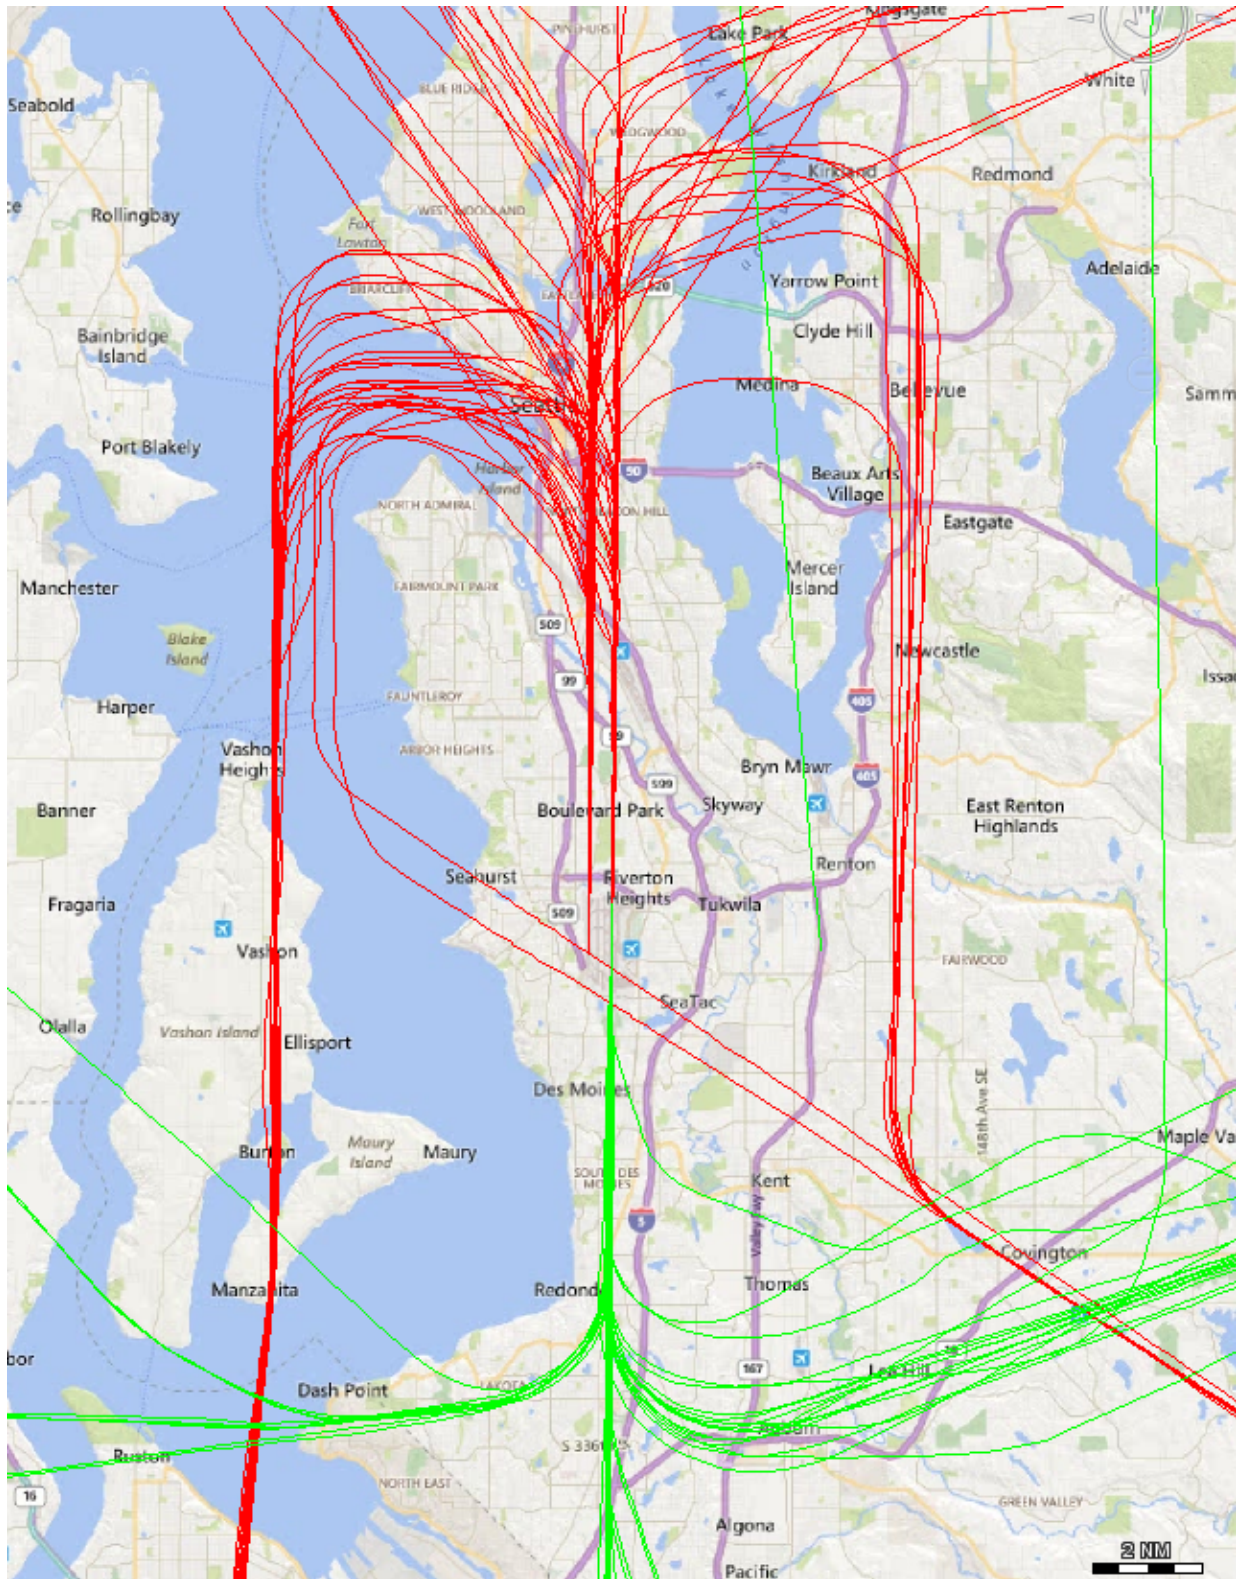

Flight track map depicts aircraft operations for Seattle – Tacoma International Airport  
On March 4, 2018 – South Flow Operations Only

**Legend**

- ~ Overflights
- ~ Departures
- ~ Arrivals

2018-03-04	North Flow	<div style="width: 2%; height: 10px; background-color: blue;"></div>	2%	16
	South Flow	<div style="width: 98%; height: 10px; background-color: red;"></div>	98%	1,013

Flight track map depicts aircraft operations for Seattle – Tacoma International Airport  
On March 5, 2018 – South Flow Operations Only

**Legend**

- ~ Overflights
- ~ Departures
- ~ Arrivals

2018-03-05

North Flow  
South Flow

0%

100%

1,117

Flight track map depicts aircraft operations for Seattle - Tacoma International Airport  
On March 6, 2018 - South Flow Operations Only

**Legend**

- Overflights
- Departures
- Arrivals

2018-03-06	North Flow	<div style="width: 90%; height: 10px; background-color: blue;"></div>	90%	991
	South Flow	<div style="width: 10%; height: 10px; background-color: red;"></div>	10%	115

Flight track map depicts aircraft operations for  
Seattle - Tacoma International Airport  
On March 6, 2018 - North Flow Operations Only

**Legend**

- ~ Overflights
- ~ Departures
- ~ Arrivals

2018-03-06	North Flow	<div style="width: 90%; height: 15px; background-color: blue;"></div>	90%	991
	South Flow	<div style="width: 10%; height: 15px; background-color: red;"></div>	10%	115