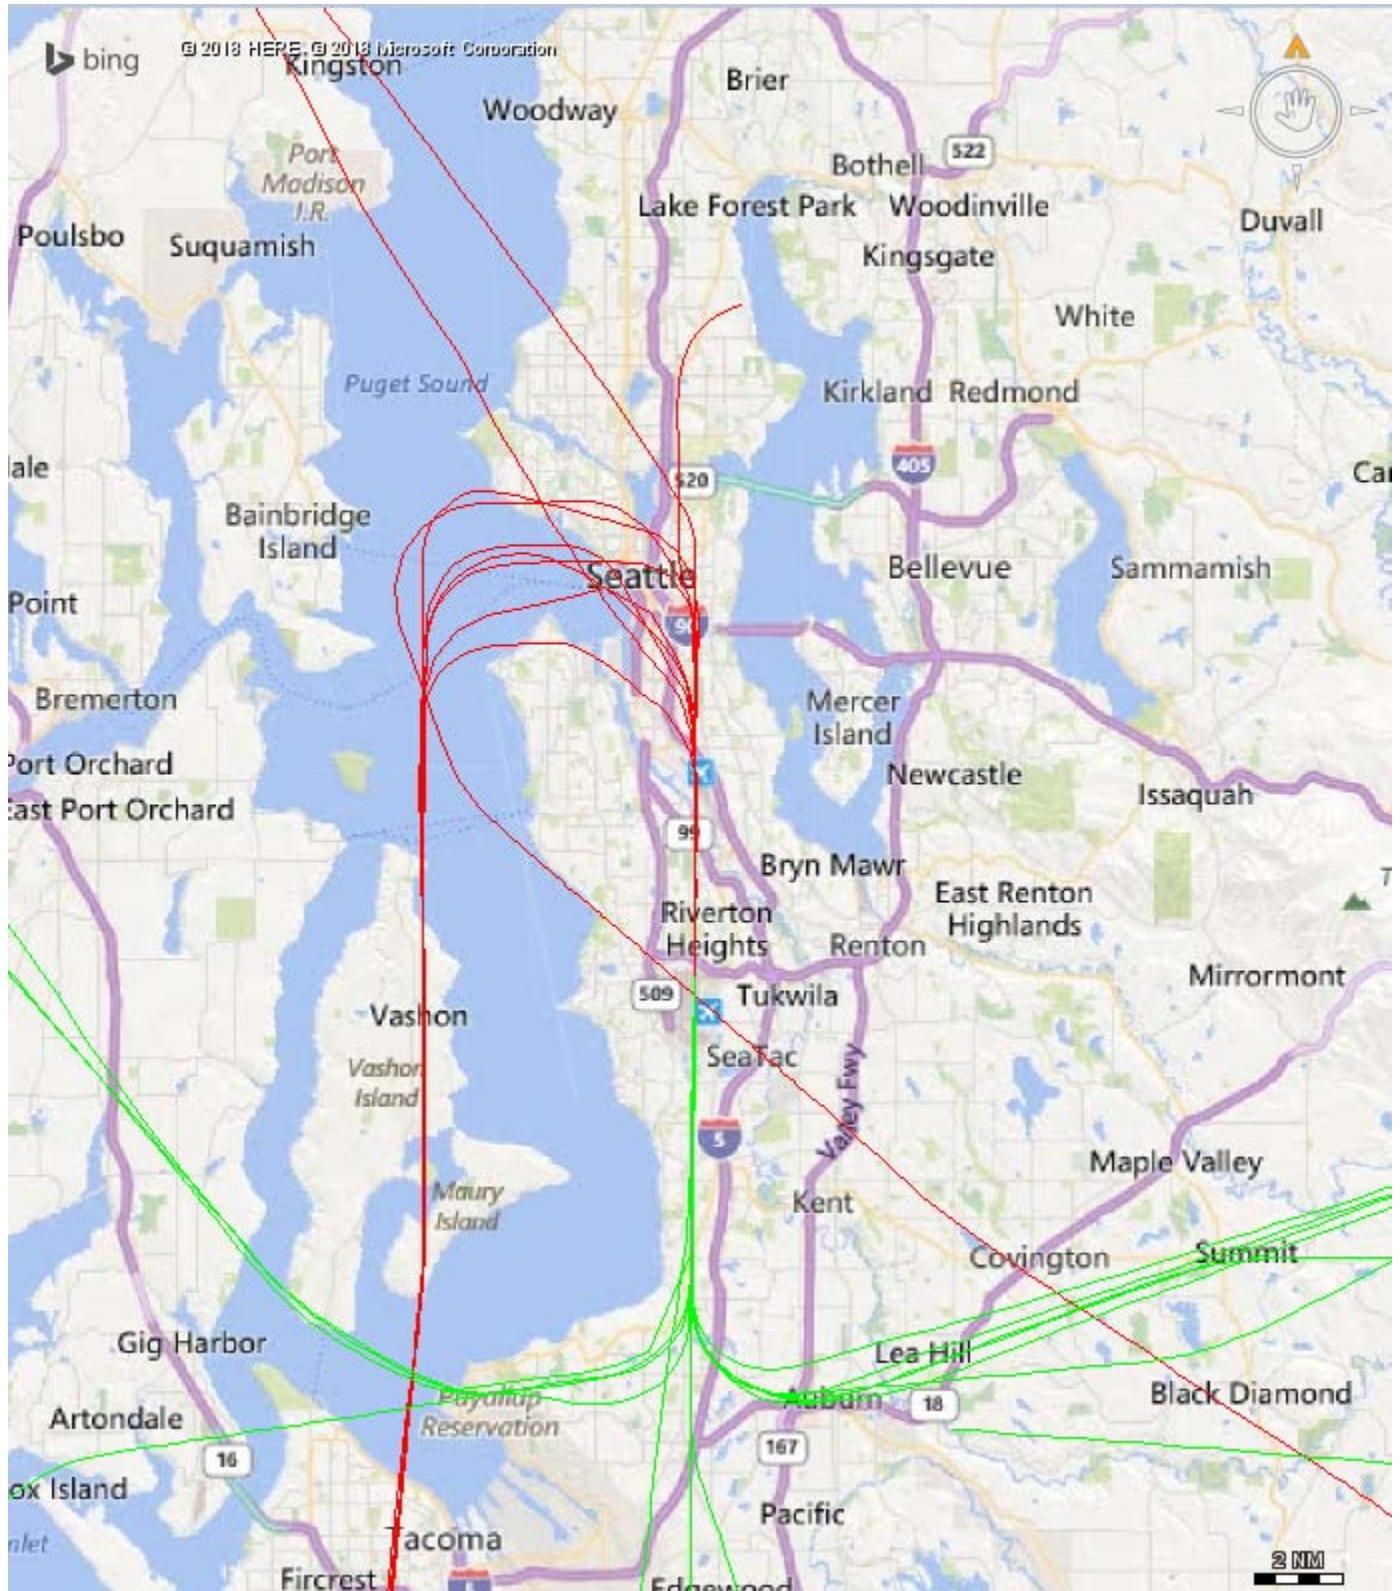

145  
953

Flight track map depicts aircraft operations for Seattle – Tacoma International Airport  
On March 2, 2018 – South Flow Operations Only

**Legend**

- ~ Overflights
- ~ Departures
- ~ Arrivals

2018-03-02

North Flow  
South Flow

0%

100%

0

1,118

Flight track map depicts aircraft operations for Seattle – Tacoma International Airport  
On March 3, 2018 – South Flow Operations Only

**Legend**

- ~ Overflights
- ~ Departures
- ~ Arrivals

2018-03-03	North Flow		97%	909
	South Flow		3%	25

Flight track map depicts aircraft operations for  
 Seattle – Tacoma International Airport  
 On March 3, 2018 – North Flow Operations Only

**Legend**

- ~ Overflights
- ~ Departures
- ~ Arrivals