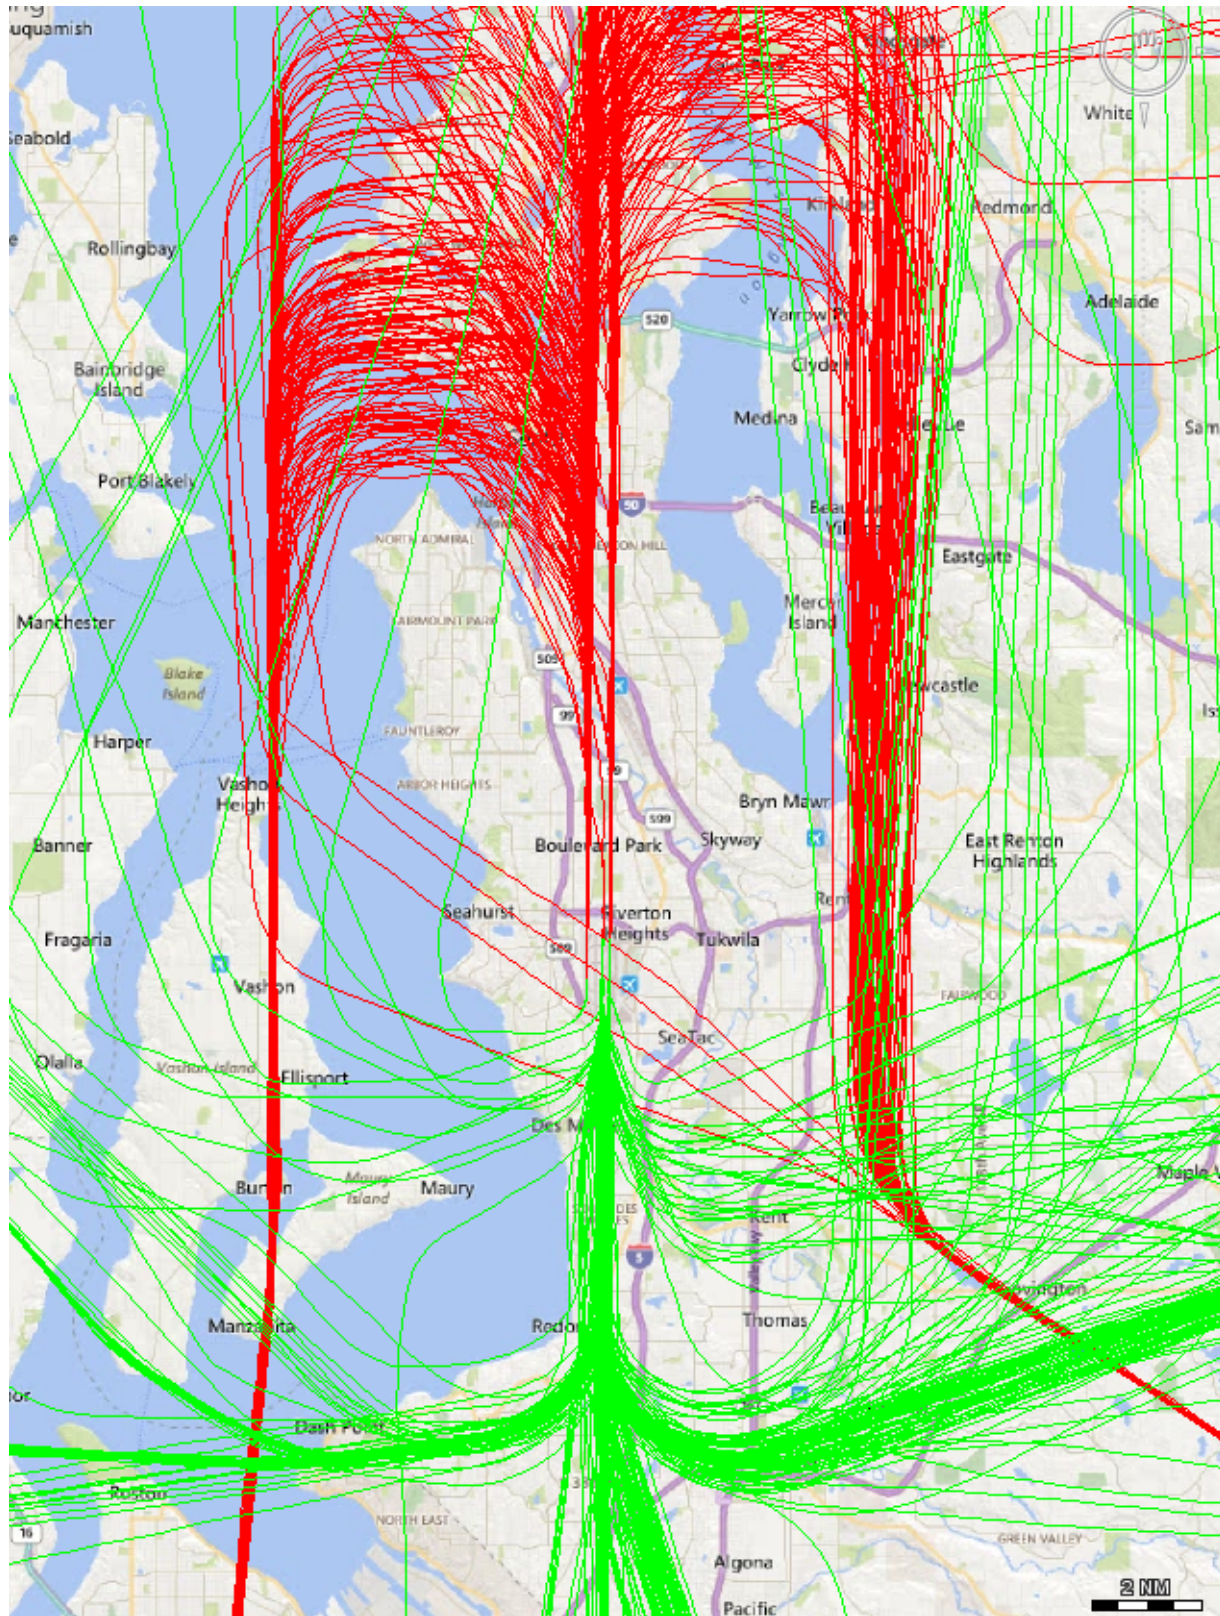

2018-03-10

North Flow  
South Flow

756  
219

Flight track map depicts aircraft operations for  
Seattle – Tacoma International Airport  
On March 10, 2018 – North Flow Operations Only

**Legend**

- ~ Overflights
- ~ Departures
- ~ Arrivals

2018-03-10

North Flow  
South Flow

756  
219

Flight track map depicts aircraft operations for  
Seattle – Tacoma International Airport  
On March 11, 2018 – North Flow Operations Only

**Legend**

- Overflights
- Departures
- Arrivals

2018-03-11	North Flow		100%	1,089
	South Flow		0%	1

Flight track map depicts aircraft operations for  
Seattle – Tacoma International Airport  
On March 12, 2018 – South Flow Operations Only

**Legend**

- Overflights
- Departures
- Arrivals

2018-03-12

North Flow  
South Flow

530  
641

Flight track map depicts aircraft operations for  
Seattle – Tacoma International Airport  
On March 12, 2018 – North Flow Operations Only

**Legend**

- Overflights
- Departures
- Arrivals