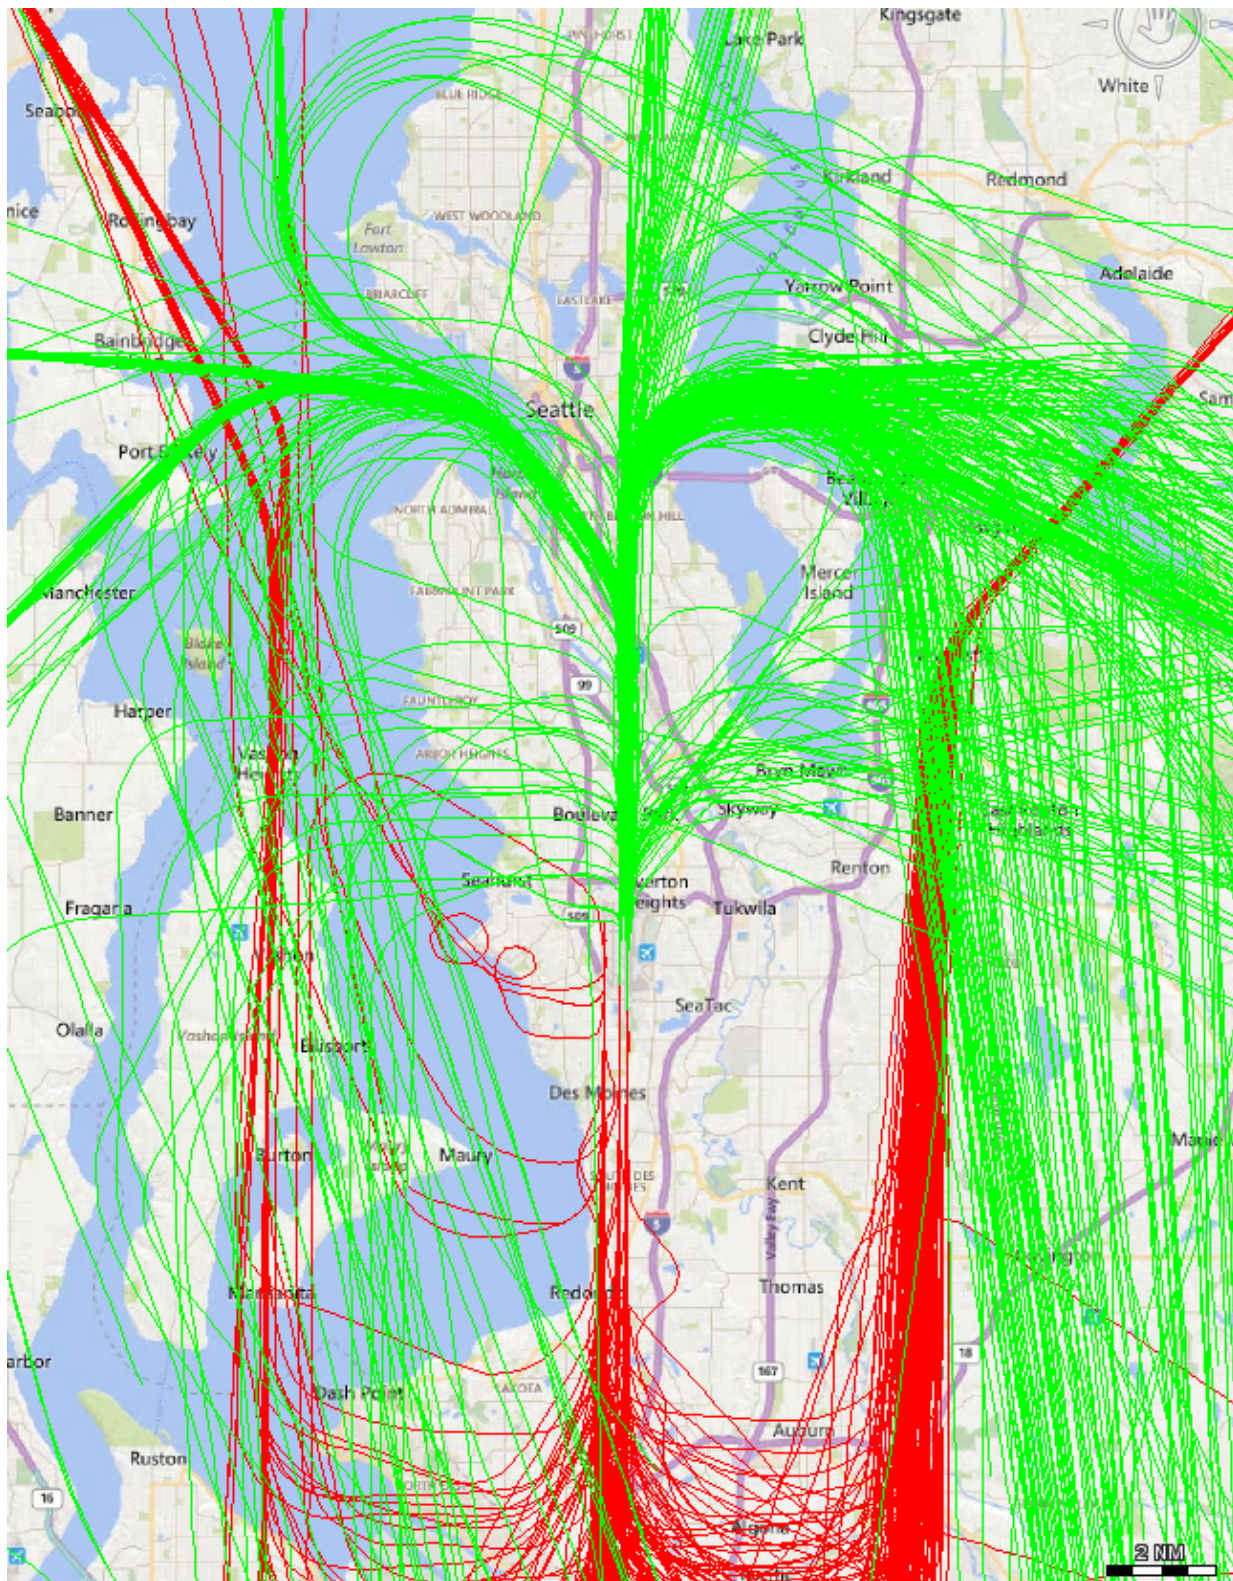

Flight track map depicts aircraft operations for
Seattle – Tacoma International Airport
On March 15, 2018 – North Flow Operations Only

Legend

- Overflights
- Departures
- Arrivals

2018-03-15	North Flow		78%
	South Flow		22%

913
265