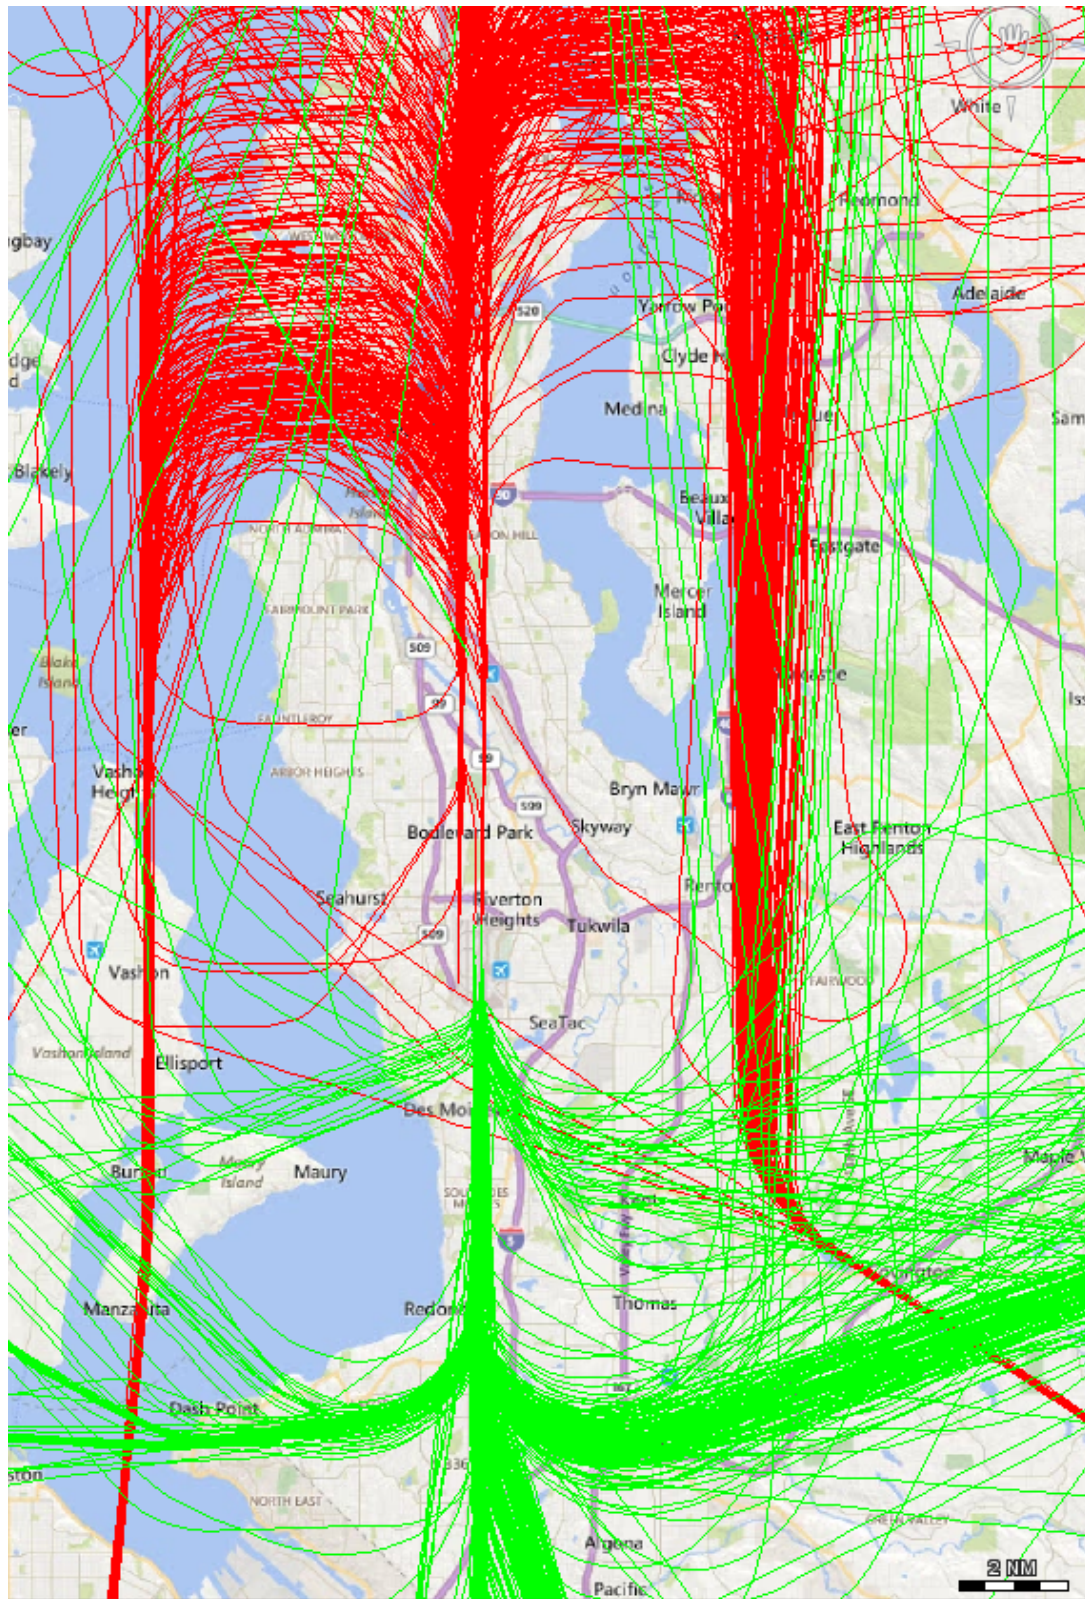

913  
265

Flight track map depicts aircraft operations for  
Seattle – Tacoma International Airport  
On March 16, 2018 – South Flow Operations Only

**Legend**

- ↗ Overflights
- ↗ Departures
- ↗ Arrivals

2018-03-16

North Flow  
South Flow

1,160  
23

Flight track map depicts aircraft operations for  
Seattle – Tacoma International Airport  
On March 16, 2018 – North Flow Operations Only

- Legend**
- Overflights
  - Departures
  - Arrivals

2018-03-16

North Flow  
South Flow

1,160  
23

Flight track map depicts aircraft operations for  
Seattle – Tacoma International Airport  
On March 17, 2018 – South Flow Operations Only

**Legend**

- ~ Overflights
- ~ Departures
- ~ Arrivals

2018-03-17

North Flow  
South Flow

0%

100%

1

1,018

Flight track map depicts aircraft operations for  
Seattle – Tacoma International Airport  
On March 18, 2018 – South Flow Operations Only

**Legend**