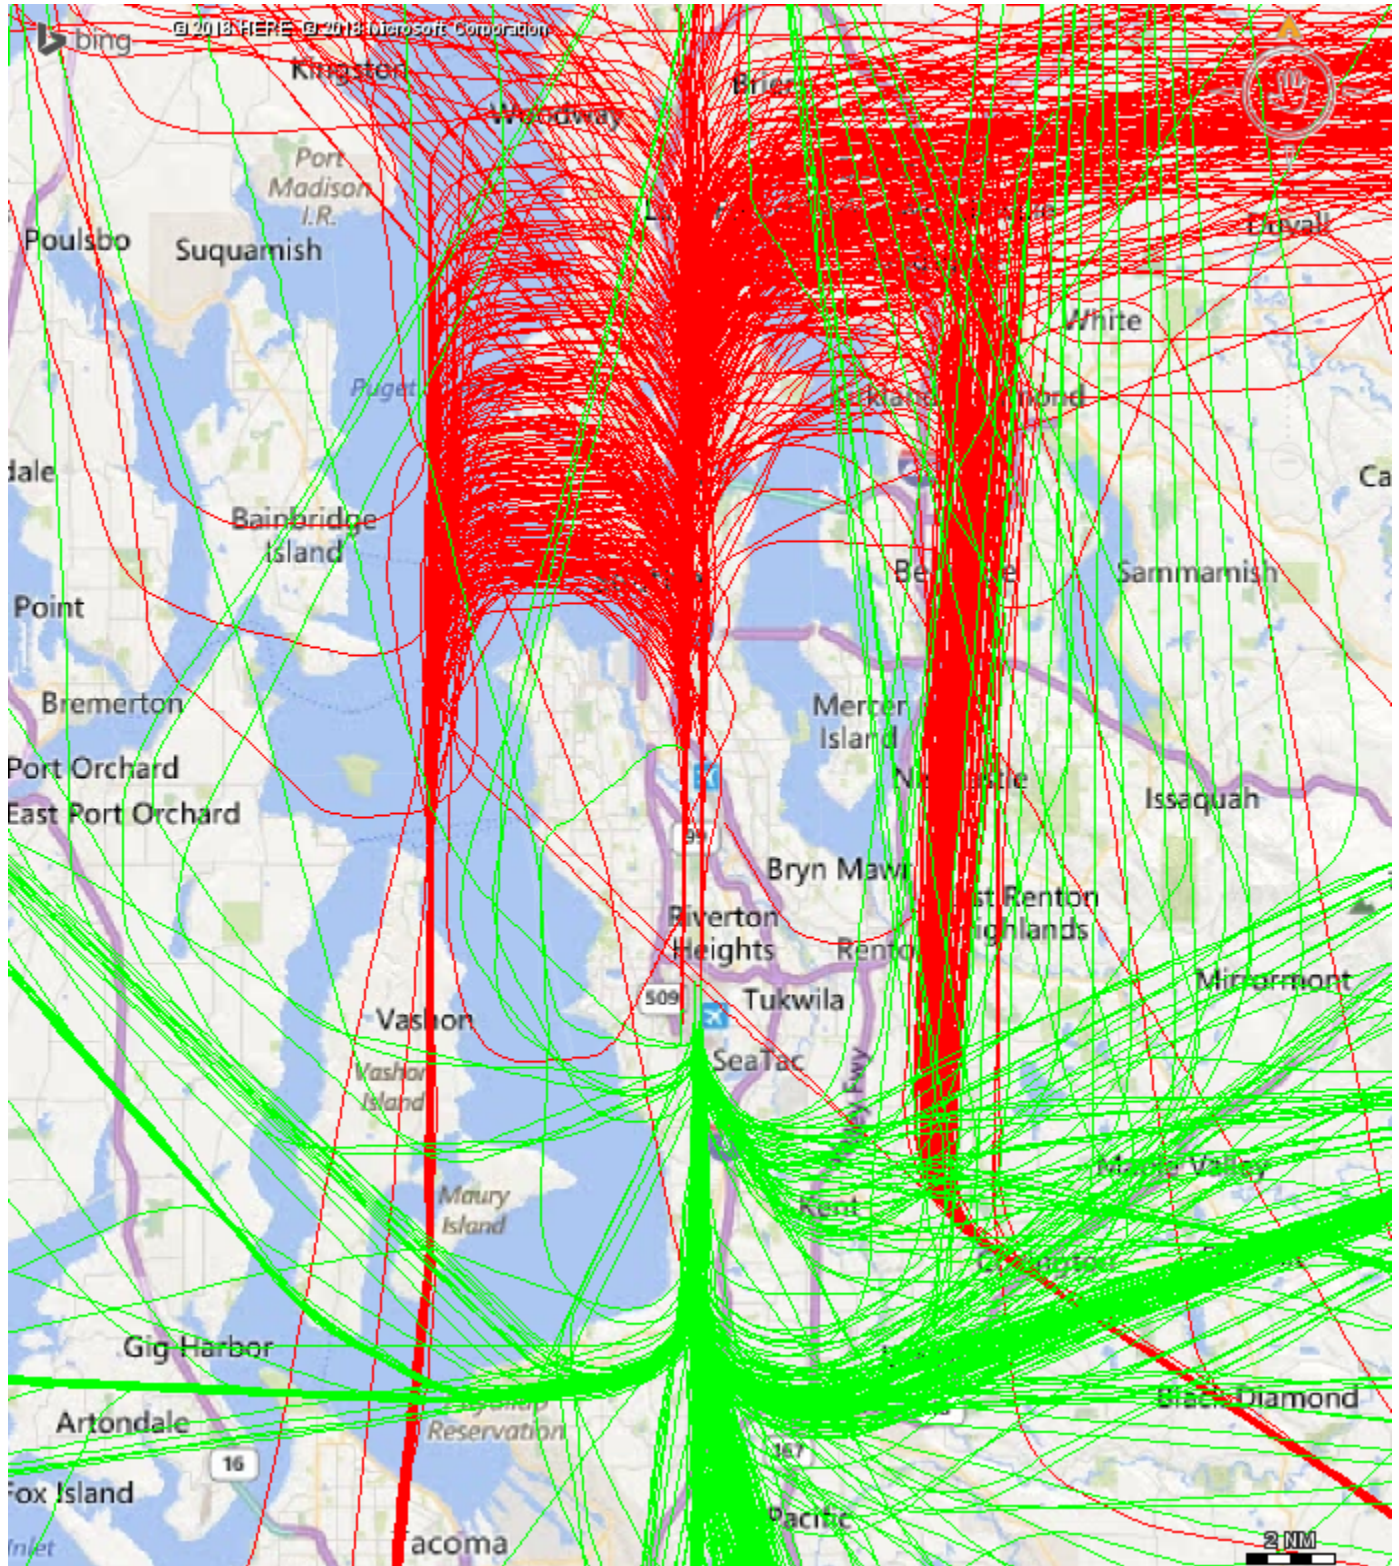

2018-03-03	North Flow		97%	909
	South Flow		3%	25

Flight track map depicts aircraft operations for  
 Seattle – Tacoma International Airport  
 On March 3, 2018 – North Flow Operations Only

**Legend**

- ~ Overflights
- ~ Departures
- ~ Arrivals

2018-03-03	North Flow	<div style="width: 97%; height: 10px; background-color: blue;"></div>	97%	909
	South Flow	<div style="width: 3%; height: 10px; background-color: red;"></div>	3%	25

Flight track map depicts aircraft operations for Seattle – Tacoma International Airport  
On March 4, 2018 – North Flow Operations Only

**Legend**

- ~ Overflights
- ~ Departures
- ~ Arrivals

2018-03-04	North Flow	<div style="width: 2%; height: 10px; background-color: blue;"></div> 2%	16
	South Flow	<div style="width: 98%; height: 10px; background-color: red;"></div> 98%	1,013

Flight track map depicts aircraft operations for Seattle – Tacoma International Airport  
On March 4, 2018 – South Flow Operations Only

**Legend**

- ~ Overflights
- ~ Departures
- ~ Arrivals

2018-03-04	North Flow	<div style="width: 2%; height: 10px; background-color: blue;"></div>	2%	16
	South Flow	<div style="width: 98%; height: 10px; background-color: red;"></div>	98%	1,013