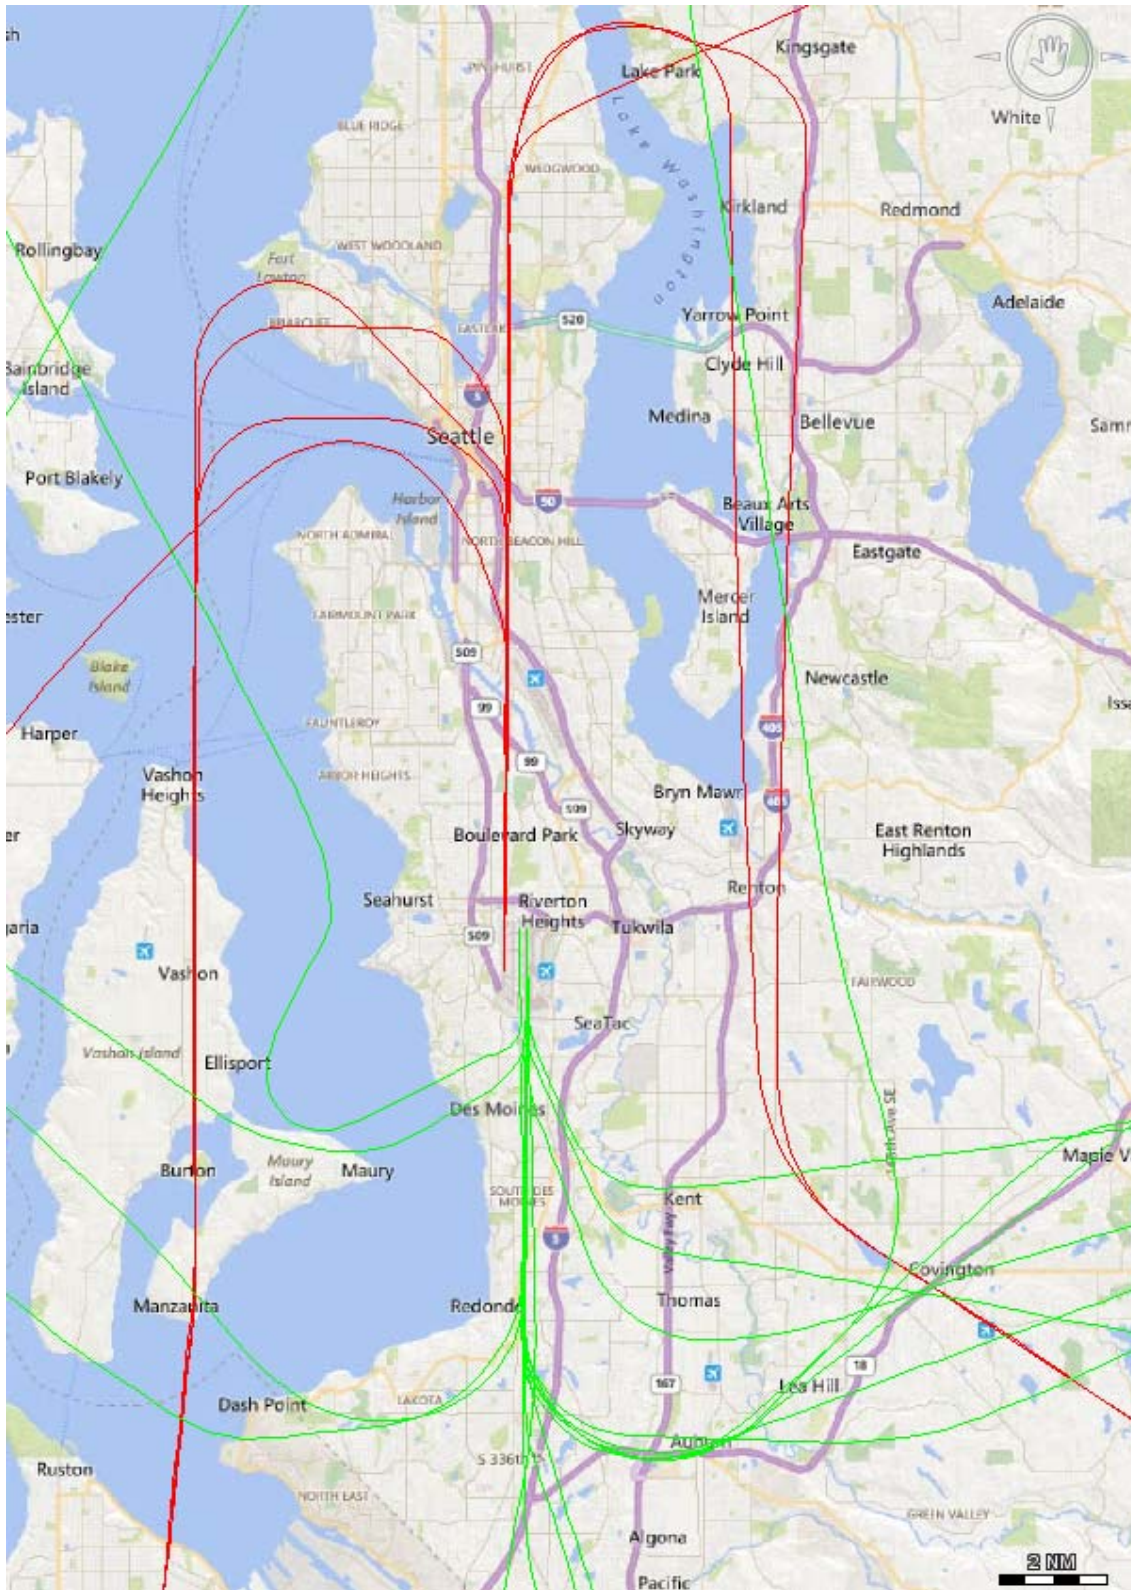

Flight track map depicts aircraft operations for
Seattle – Tacoma International Airport
On March 16, 2018 – South Flow Operations Only

Legend

- ↗ Overflights
- ↗ Departures
- ↗ Arrivals

2018-03-16

North Flow
South Flow

1,160
23