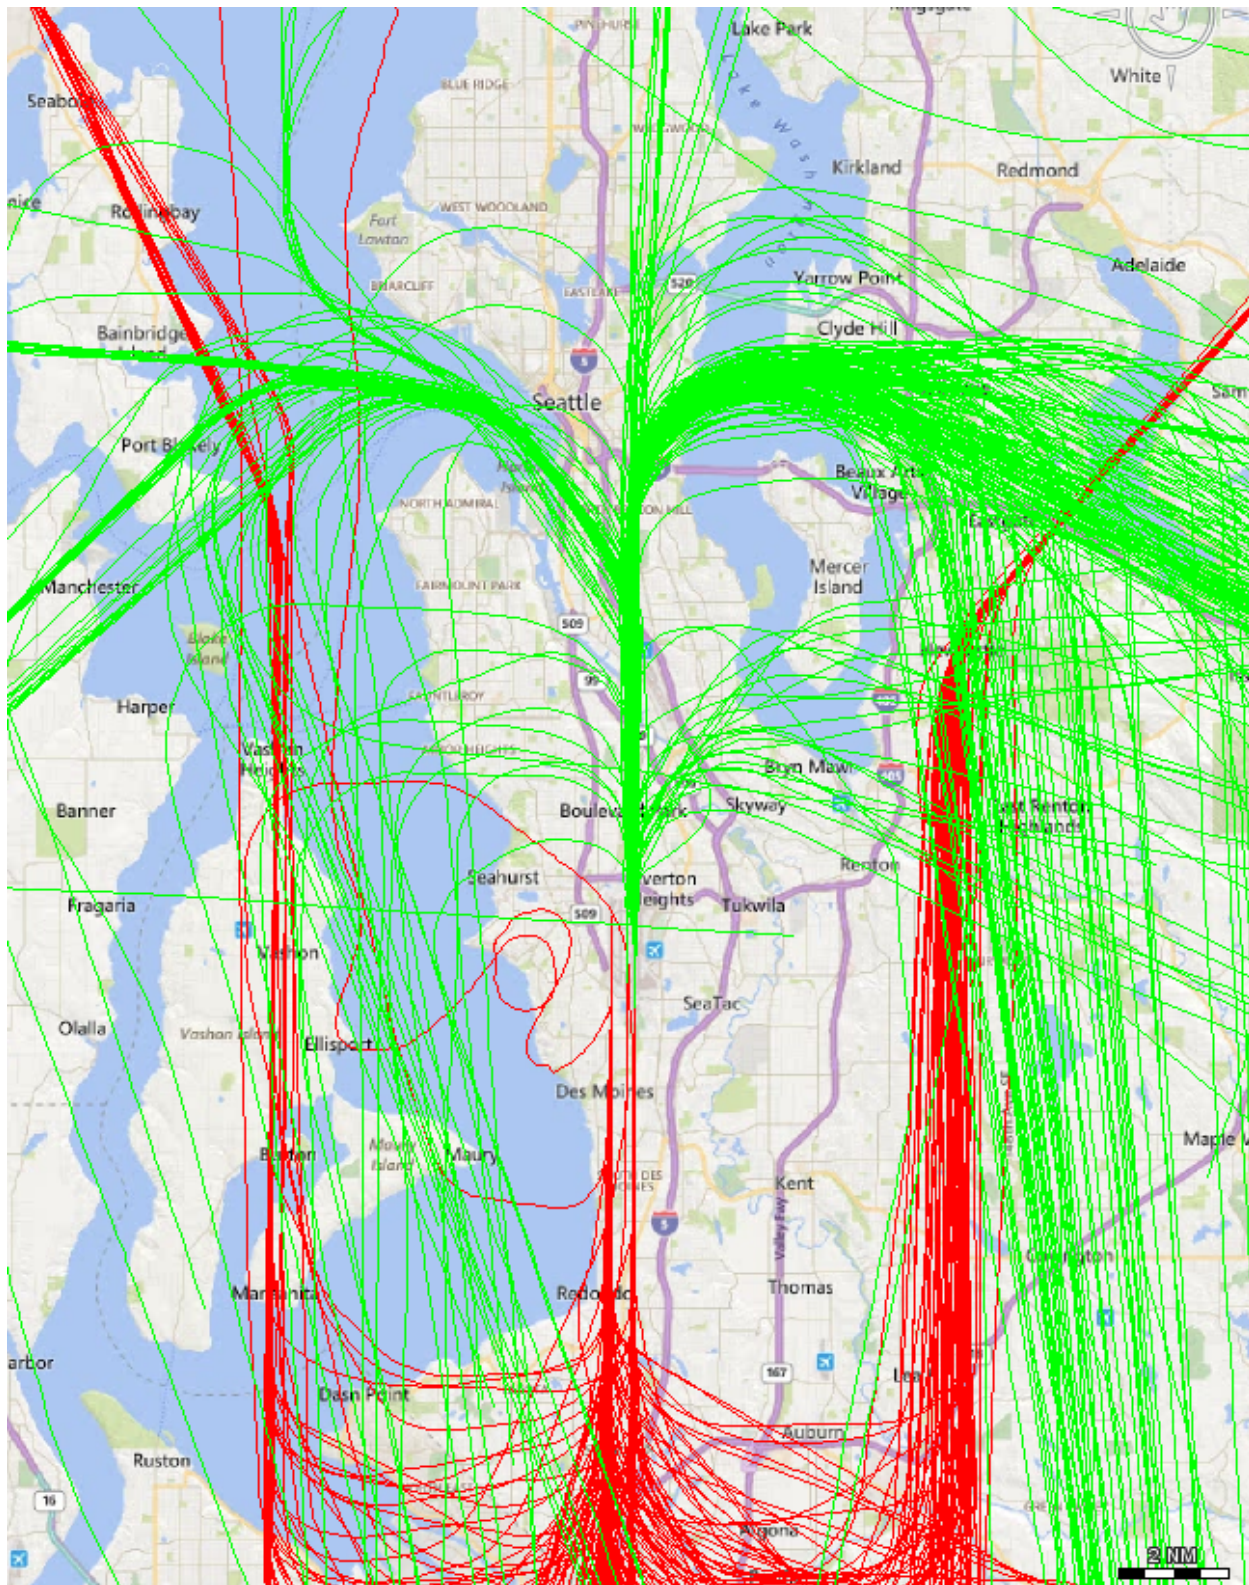

2018-03-10

North Flow  
South Flow

756  
219

Flight track map depicts aircraft operations for  
Seattle – Tacoma International Airport  
On March 11, 2018 – North Flow Operations Only

**Legend**

- Overflights
- Departures
- Arrivals

2018-03-11	North Flow		100%	1,089
	South Flow		0%	1

Flight track map depicts aircraft operations for  
Seattle – Tacoma International Airport  
On March 12, 2018 – South Flow Operations Only

**Legend**

- Overflights
- Departures
- Arrivals

2018-03-12

North Flow  
South Flow

530  
641

Flight track map depicts aircraft operations for  
Seattle – Tacoma International Airport  
On March 12, 2018 – North Flow Operations Only

**Legend**

- Overflights
- Departures
- Arrivals